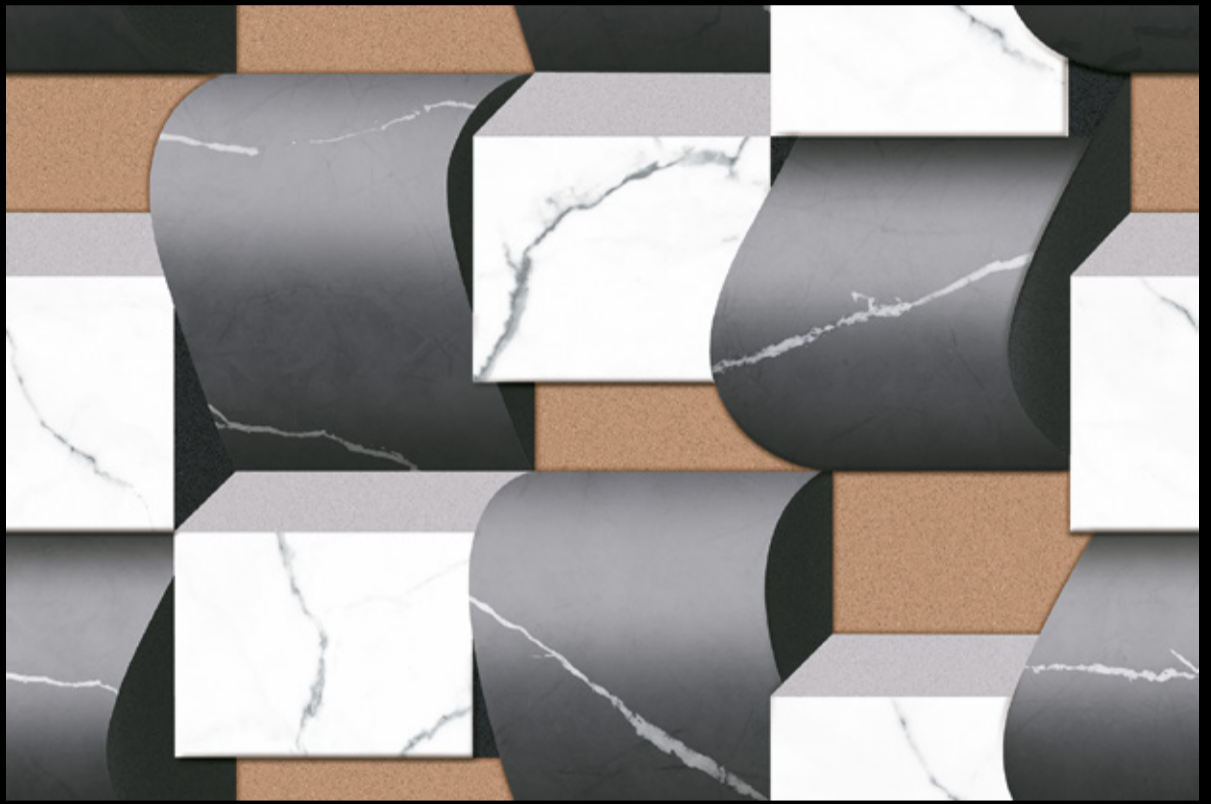

5284-ELE (Flat Surface)

NEW

5285-ELE (Flat Surface)

NEW

Specification

DIGITAL WALL TILES

300x
450mm
Wall Tiles

GLOSSY
FINISH