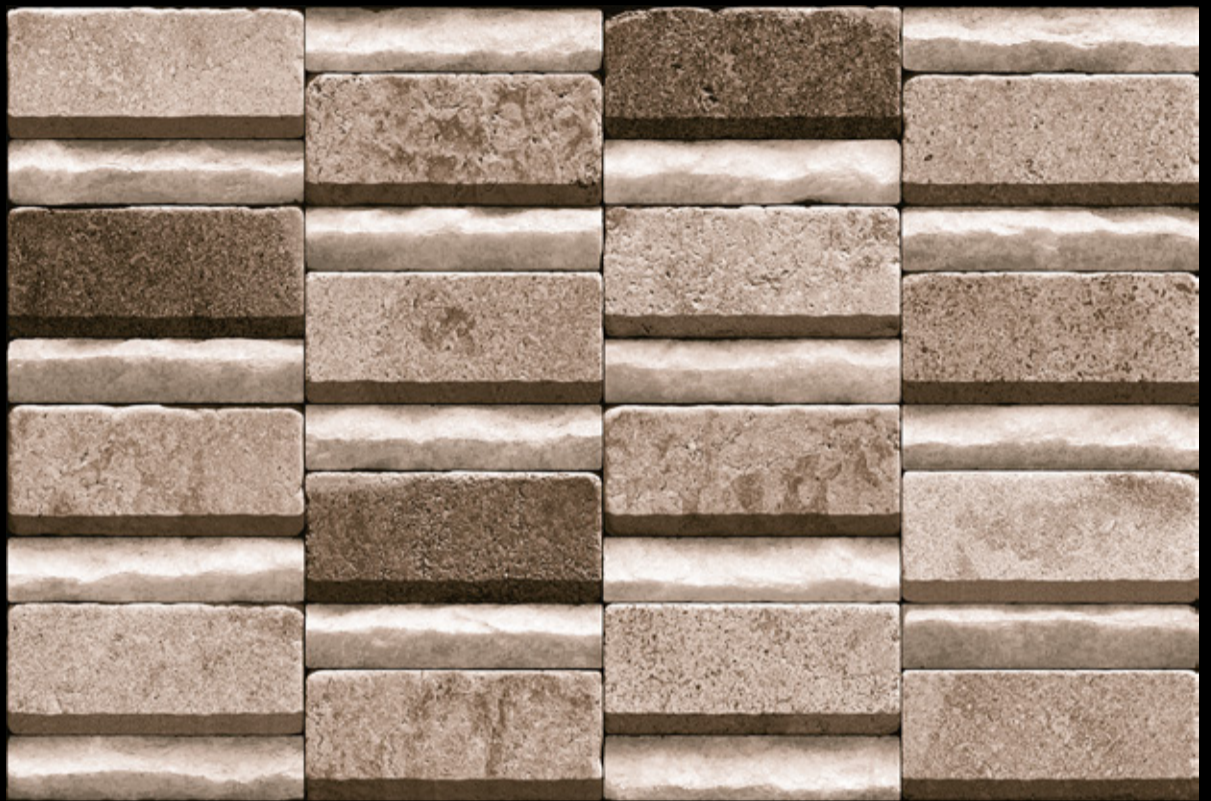

DIGITAL WALL TILES

300x
450mm
Wall Tiles

GLOSSY
FINISH

5210-ELE