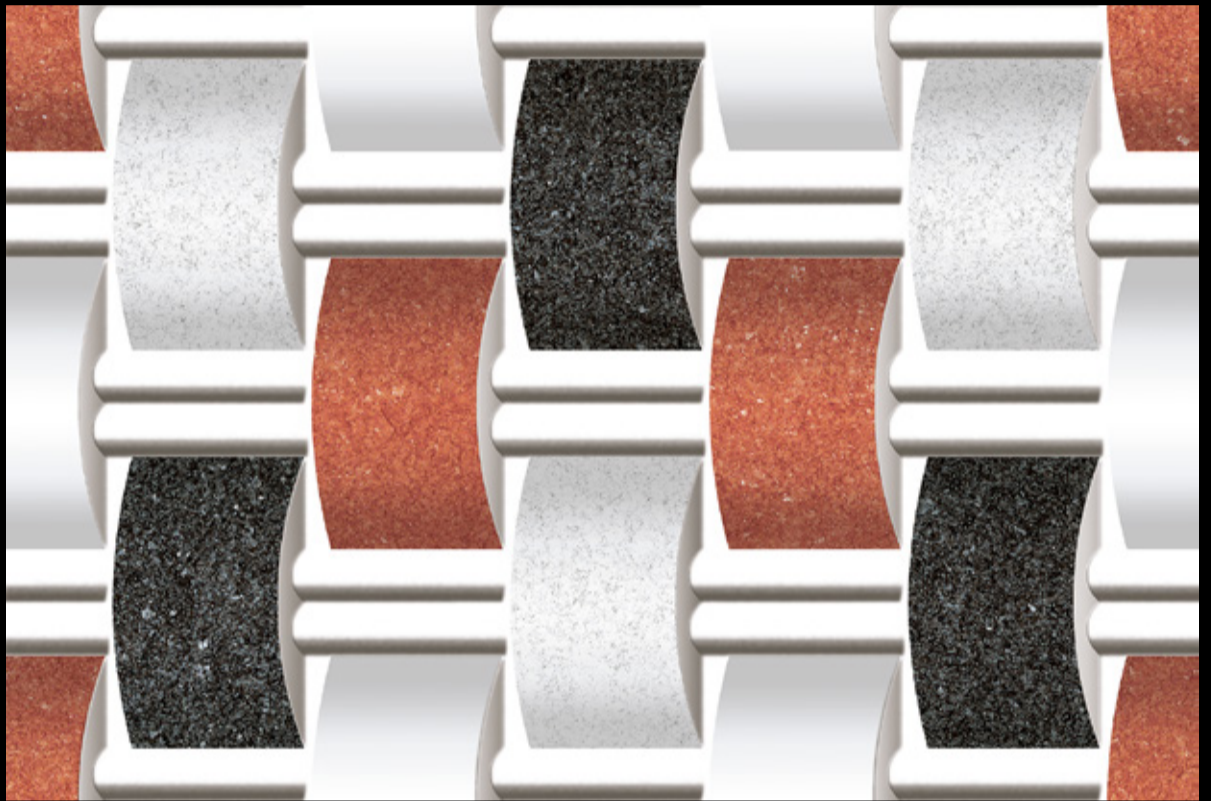

DIGITAL WALL TILES

300x
450mm
Wall Tiles

GLOSSY
FINISH

5266-ELE (Flat Surface)

NEW