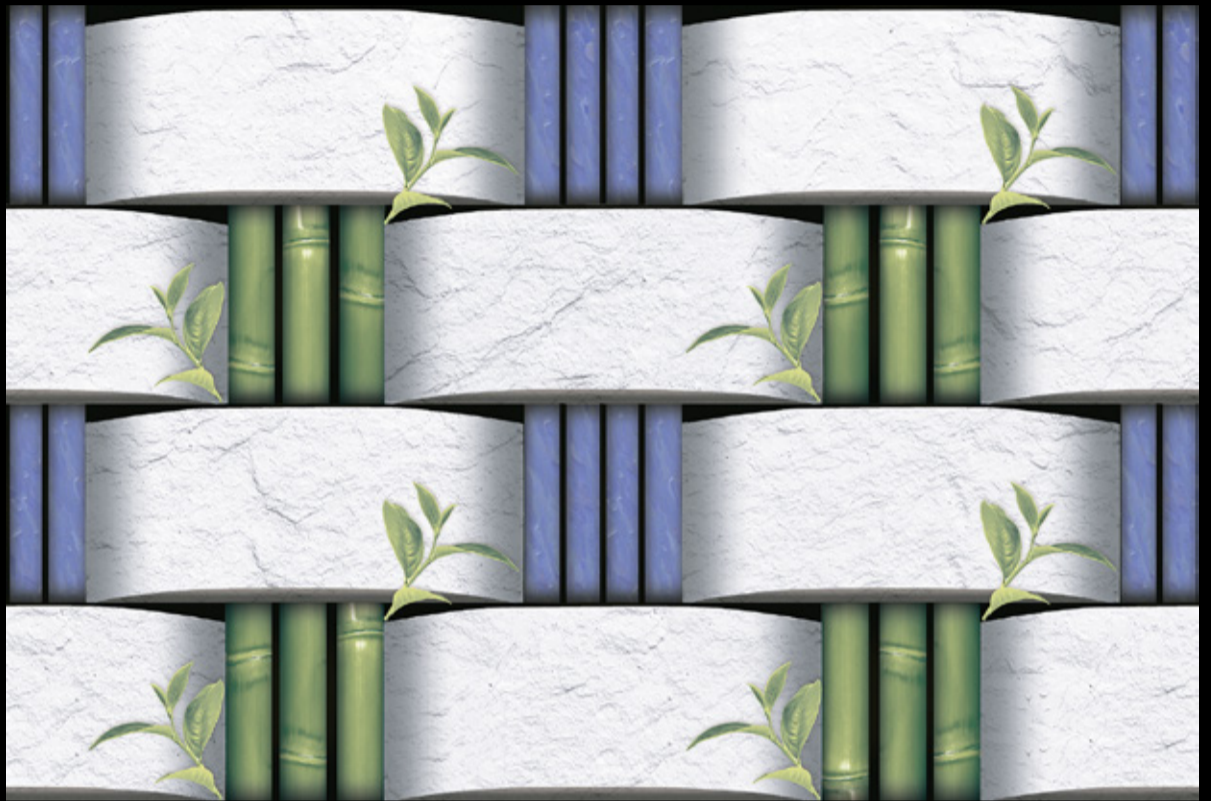

300x
450mm
Wall Tiles

GLOSSY
FINISH

5219-ELE

Specification

20-ELE (Flat Surface)

DIGITAL WALL TILES

300x
450mm
Wall Tiles

GLOSSY
FINISH