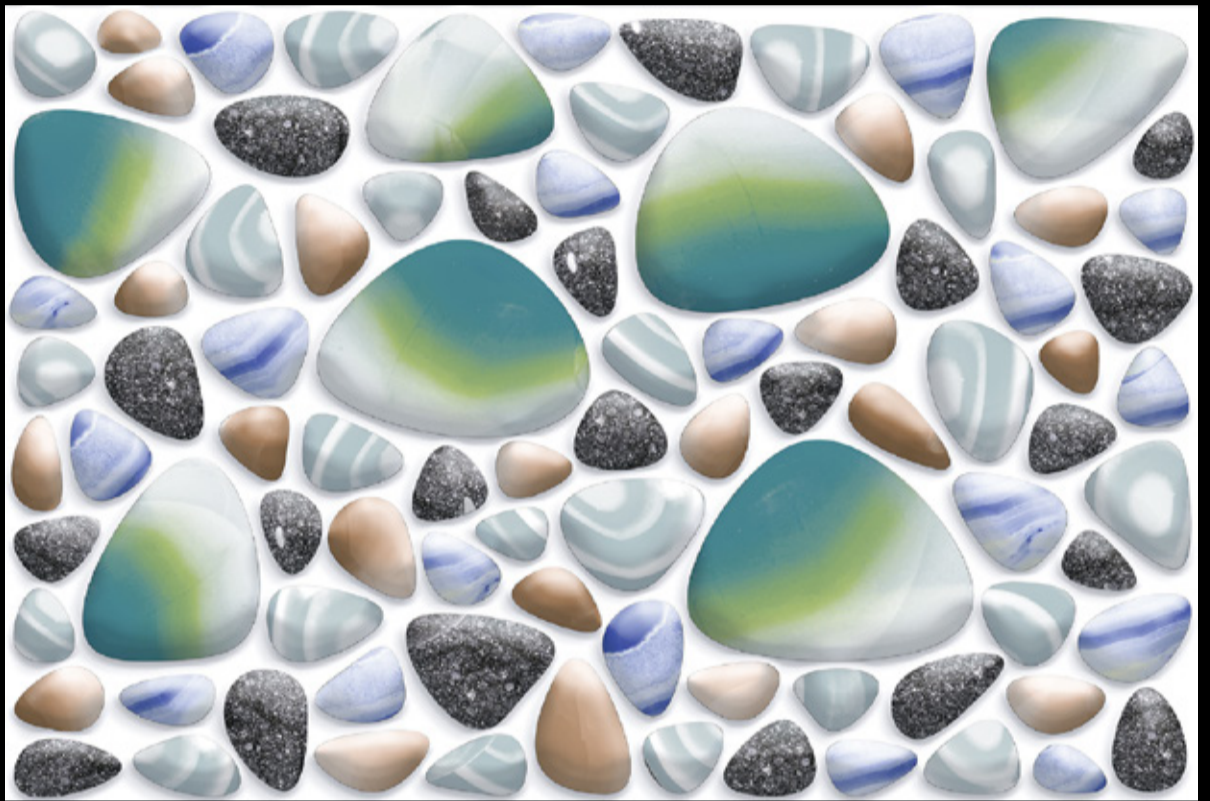

Specification

HD

23-ELE

DIGITAL WALL TILES

300x
450mm
Wall Tiles

GLOSSY
FINISH

5125-ELE

Specification