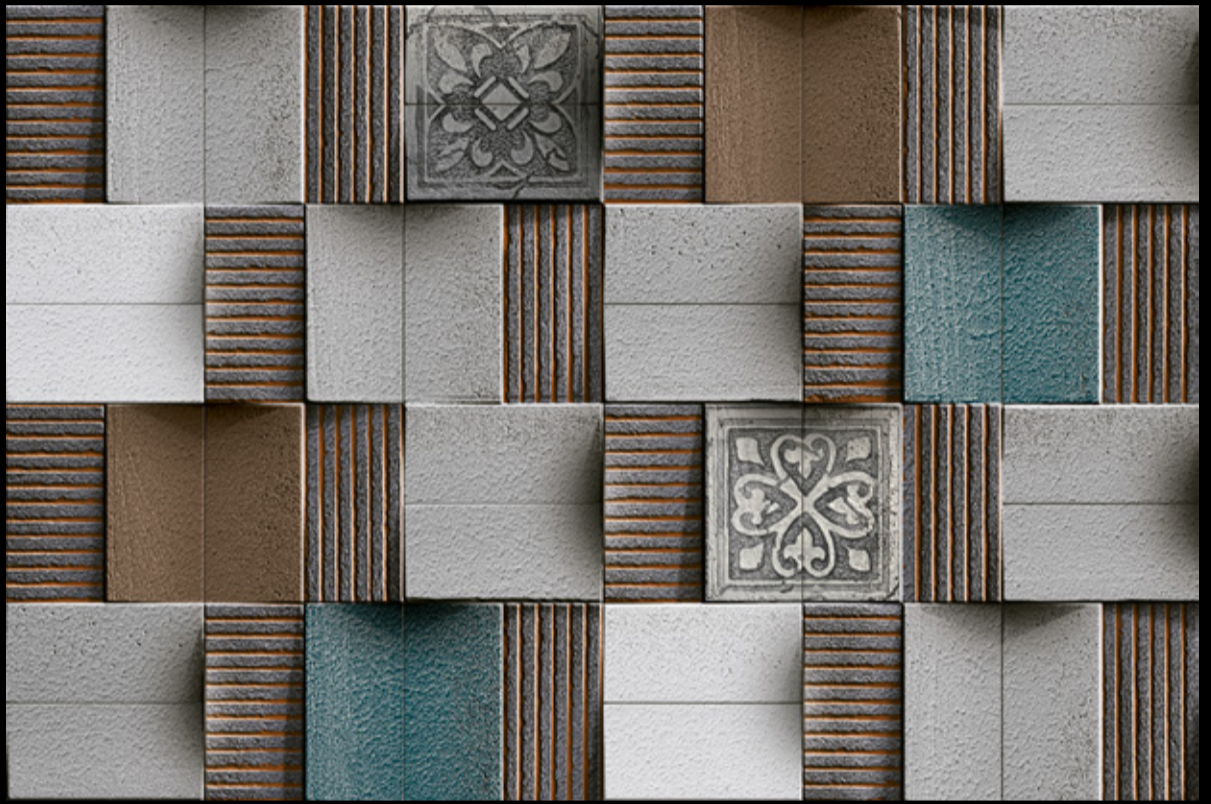

5274-ELE

NEW

Specification

75-ELE

NEW

DIGITAL WALL TILES

300x
450mm
Wall Tiles

GLOSSY
FINISH