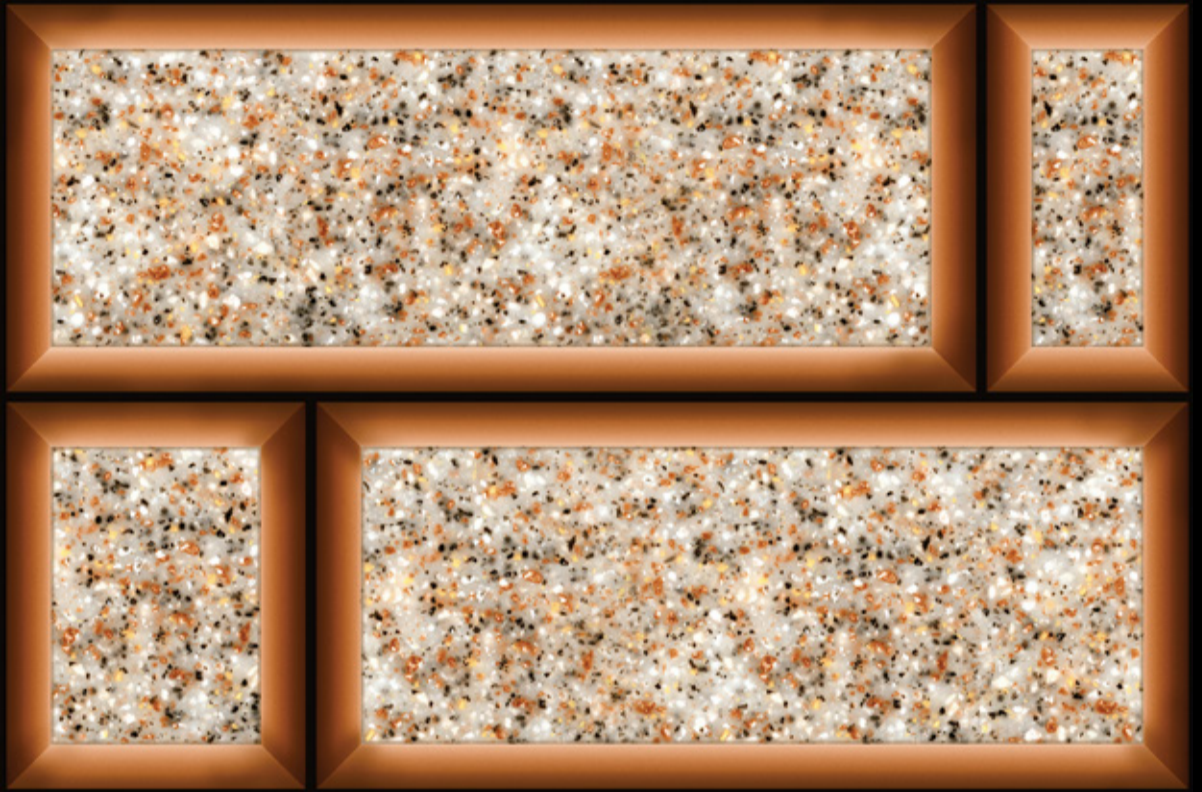

DIGITAL WALL TILES

300x
450mm
Wall Tiles

GLOSSY
FINISH

5074-ELE (Flat Surface)