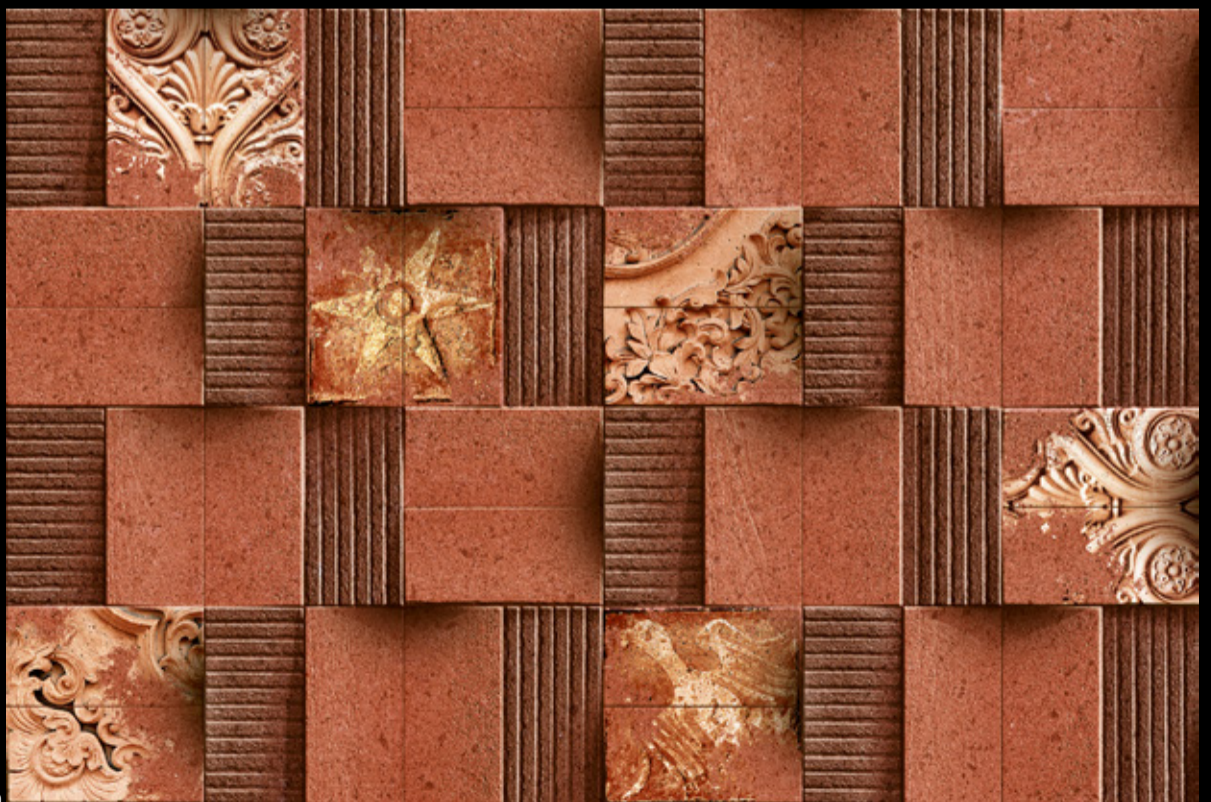

Specification

HD

71-ELE

NEW