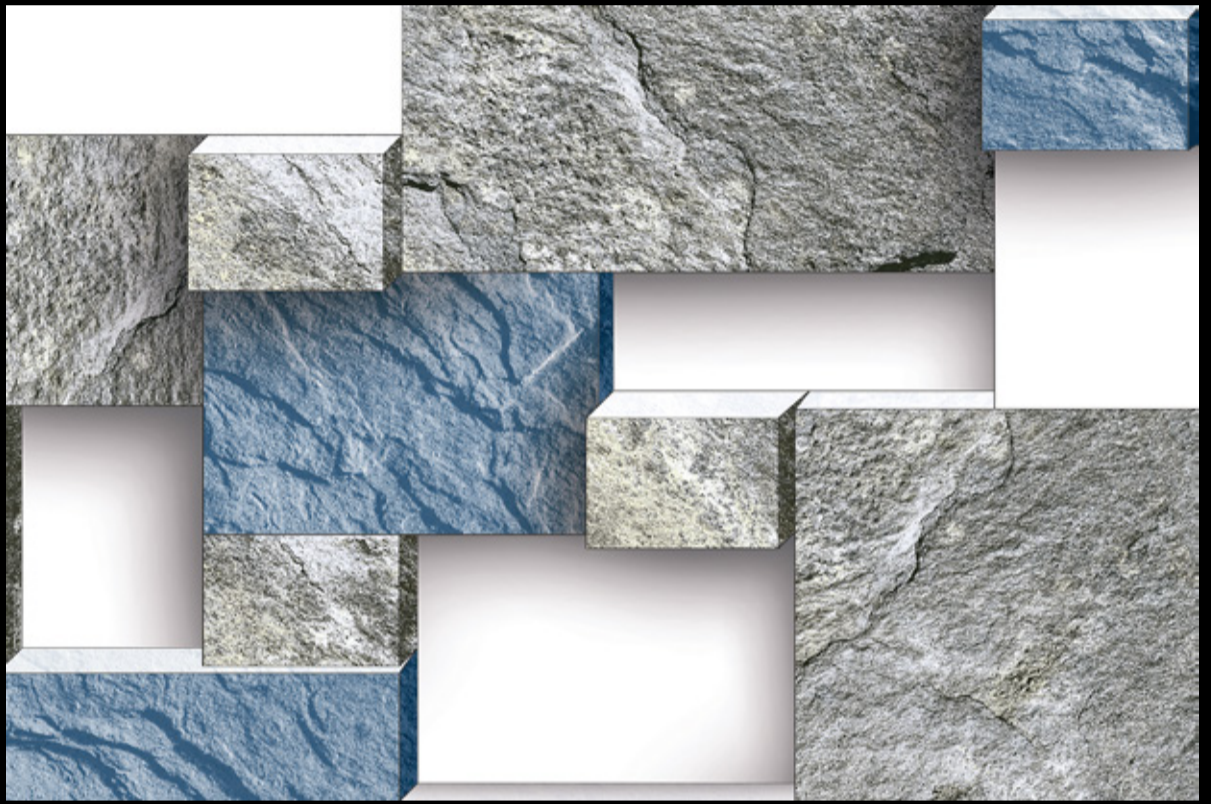

5184-ELE (Flat Surface)

Specification

35-ELE (Flat Surface)

DIGITAL WALL TILES

300x
450mm
Wall Tiles

GLOSSY
FINISH

5186-ELE (Flat Surface)

Specification