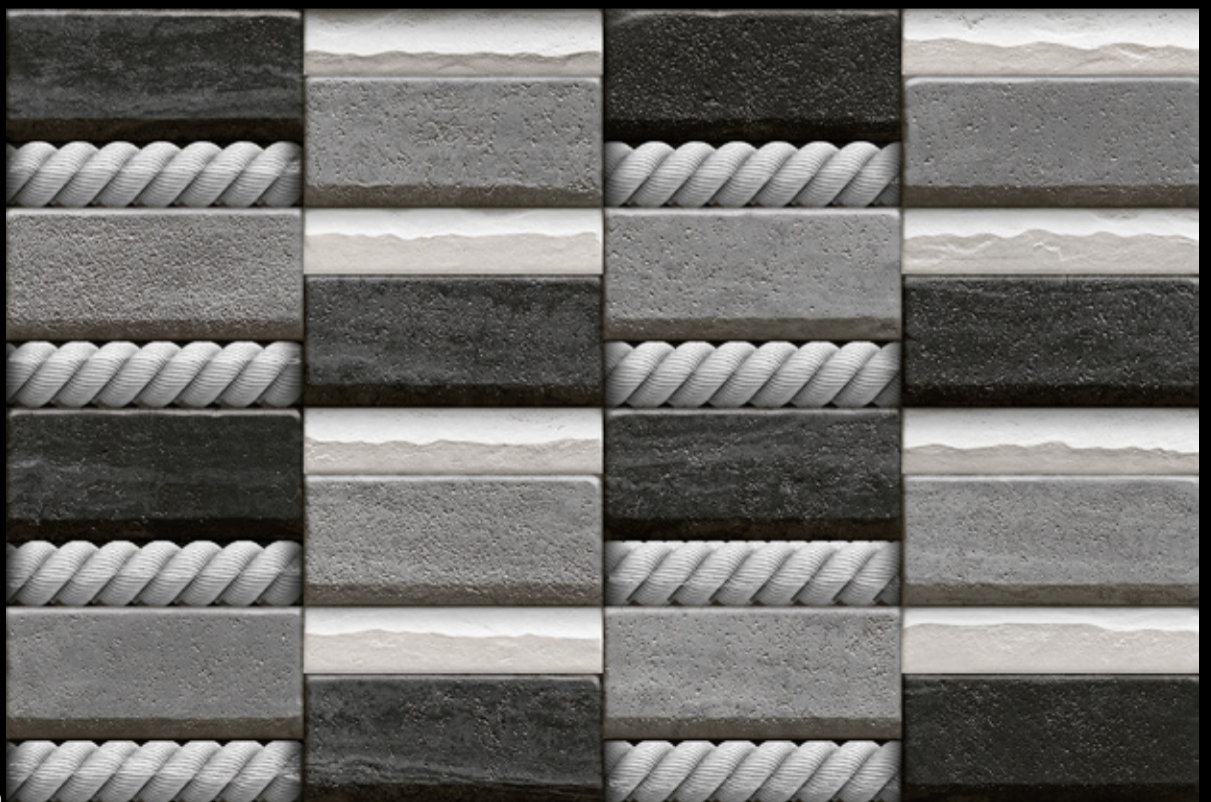

Specification

HD

57-ELE