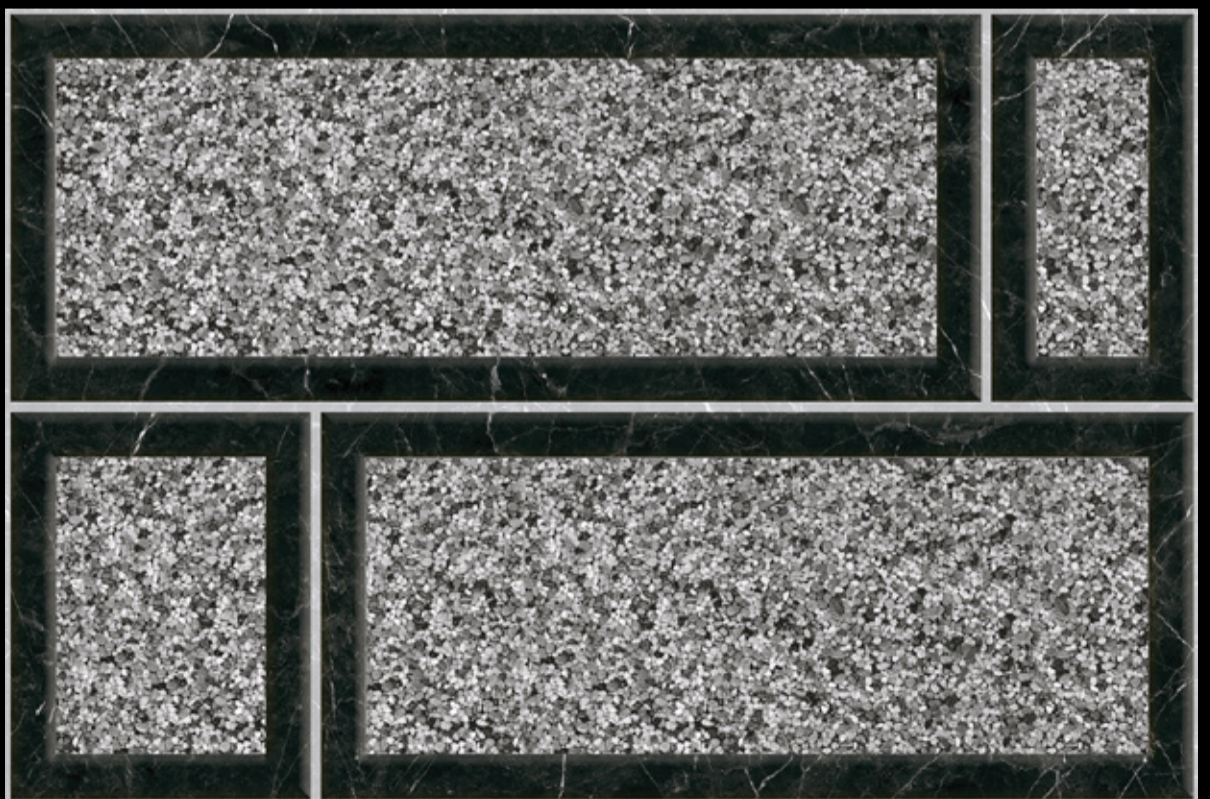

Specification

37-ELE