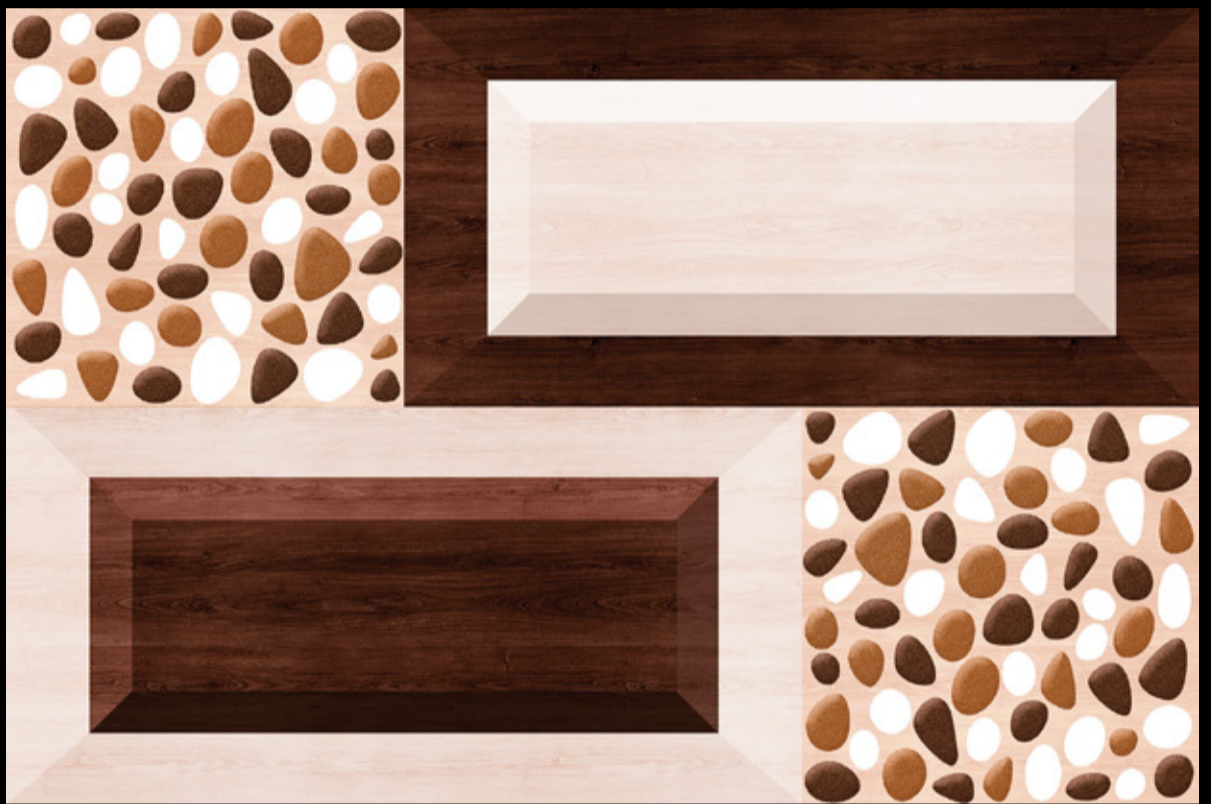

DIGITAL WALL TILES

300x
450mm
Wall Tiles

GLOSSY
FINISH

5219-ELE