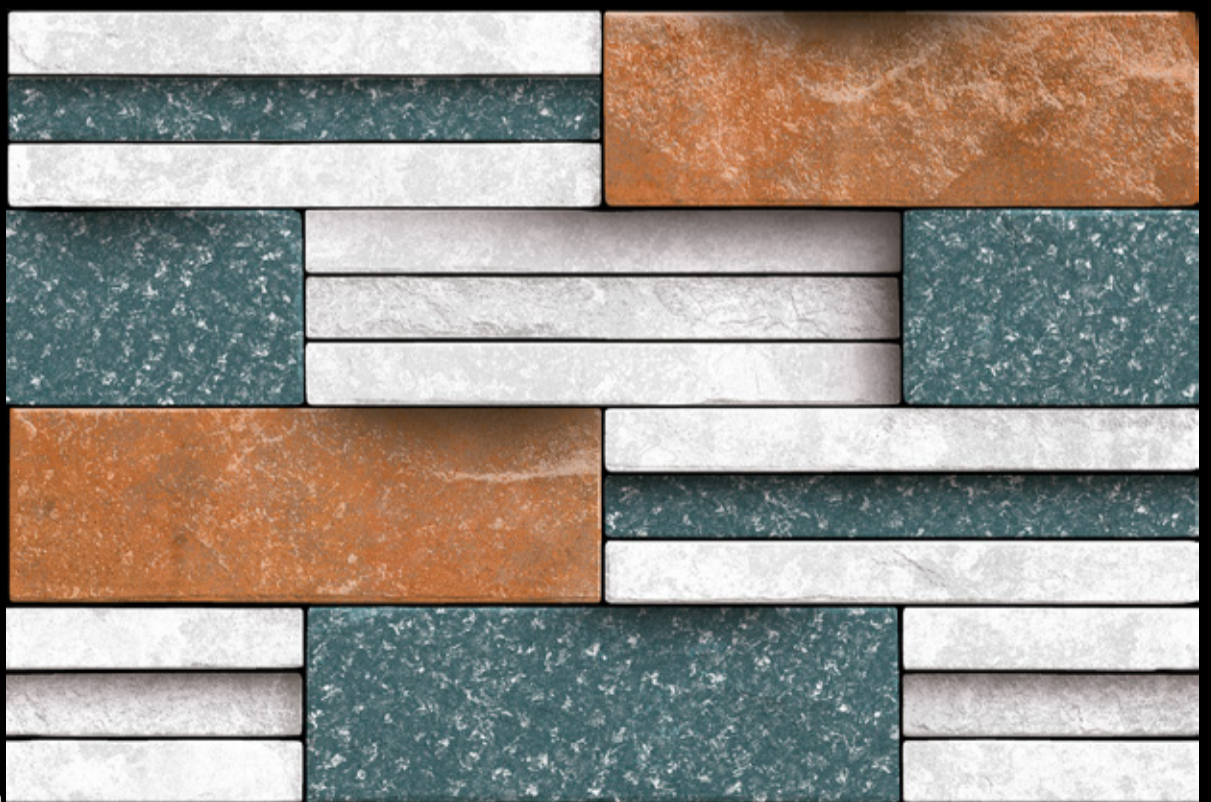

Specification

HD

47-ELE