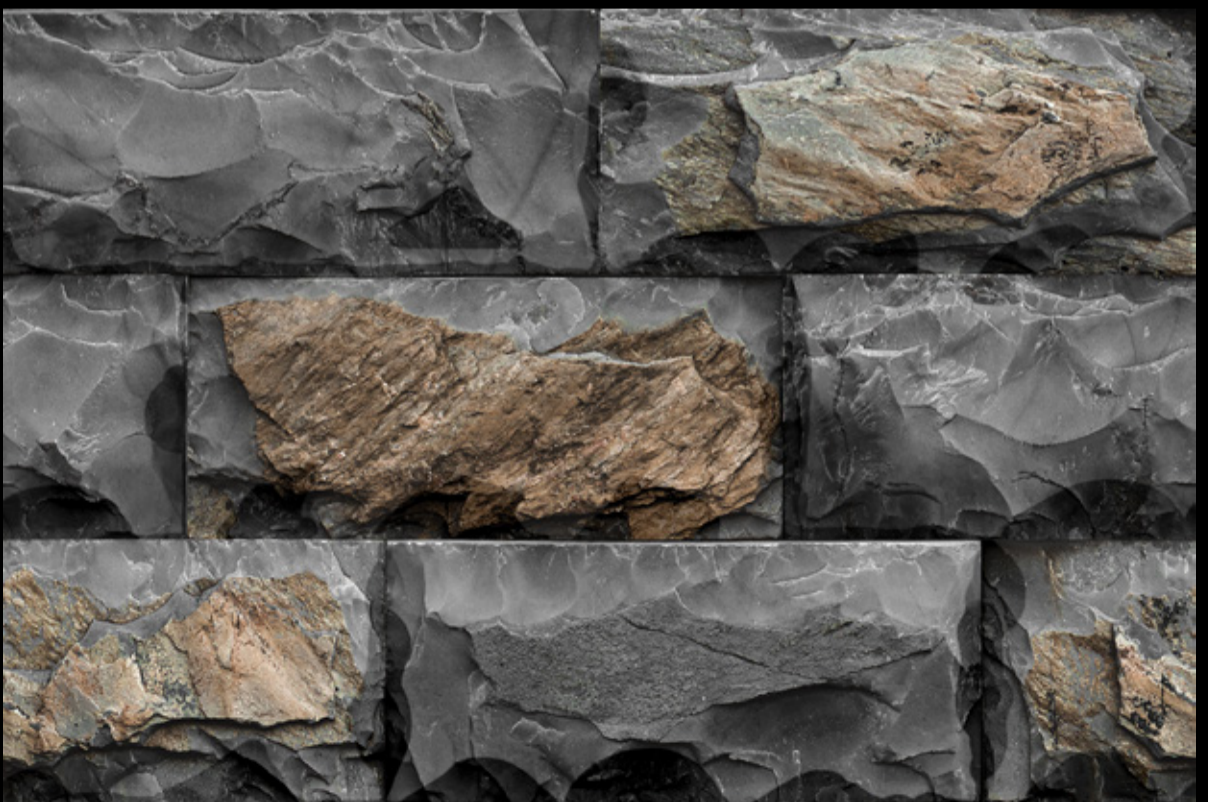

5009-ELE

Specification

HD

10-ELE