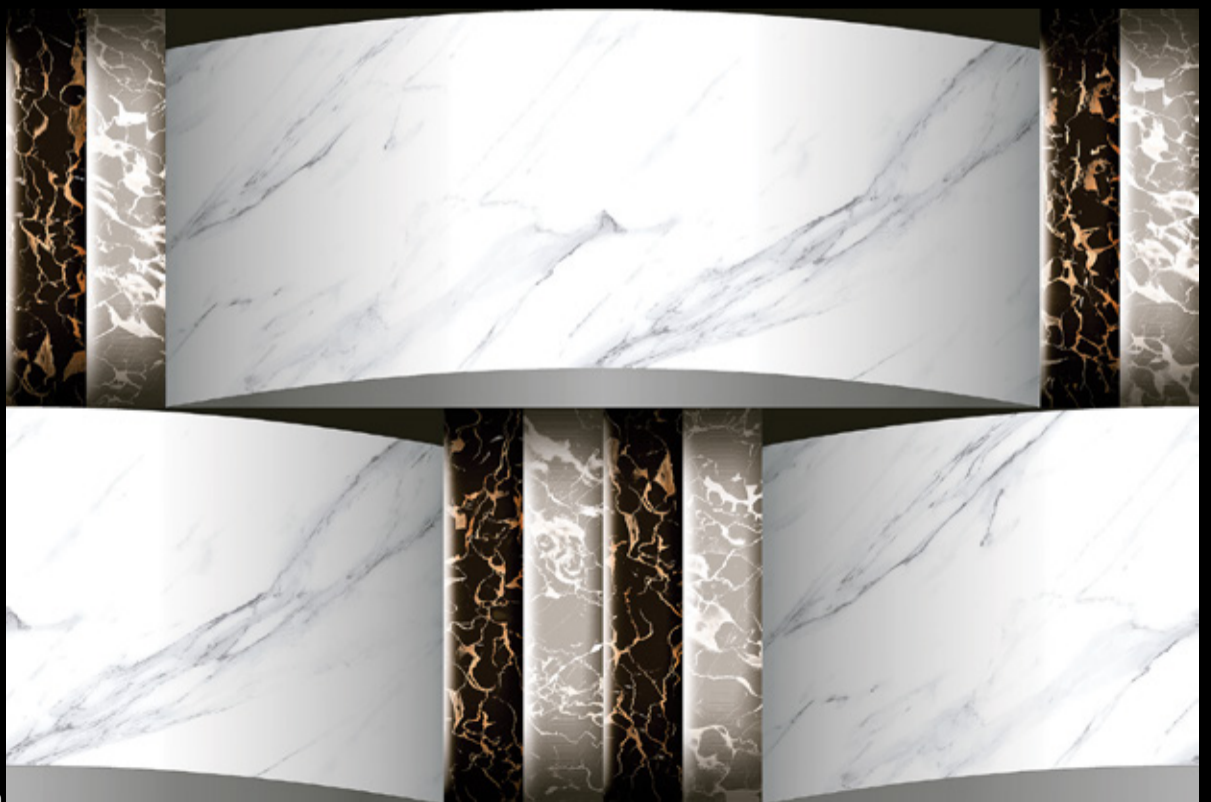

Specification

5222-ELE (Flat Surface)