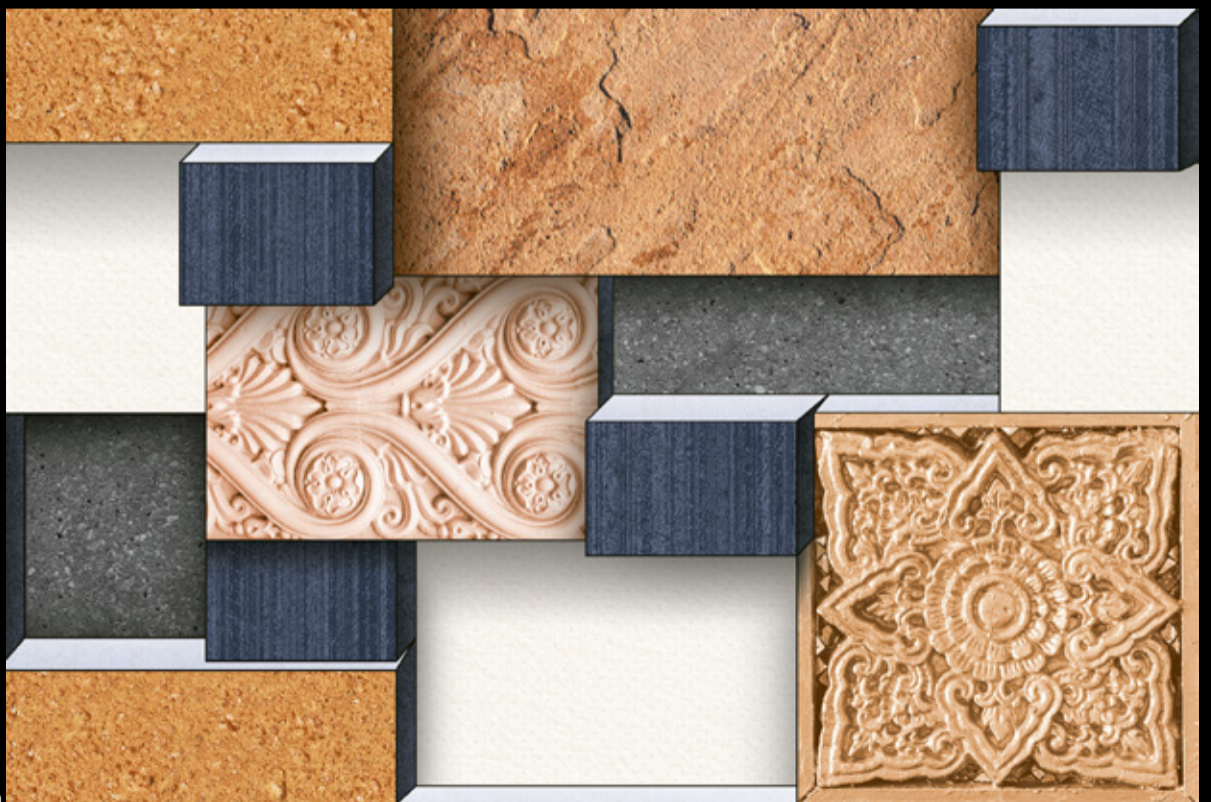

79-ELE (Flat Surface)

NEW

Specification