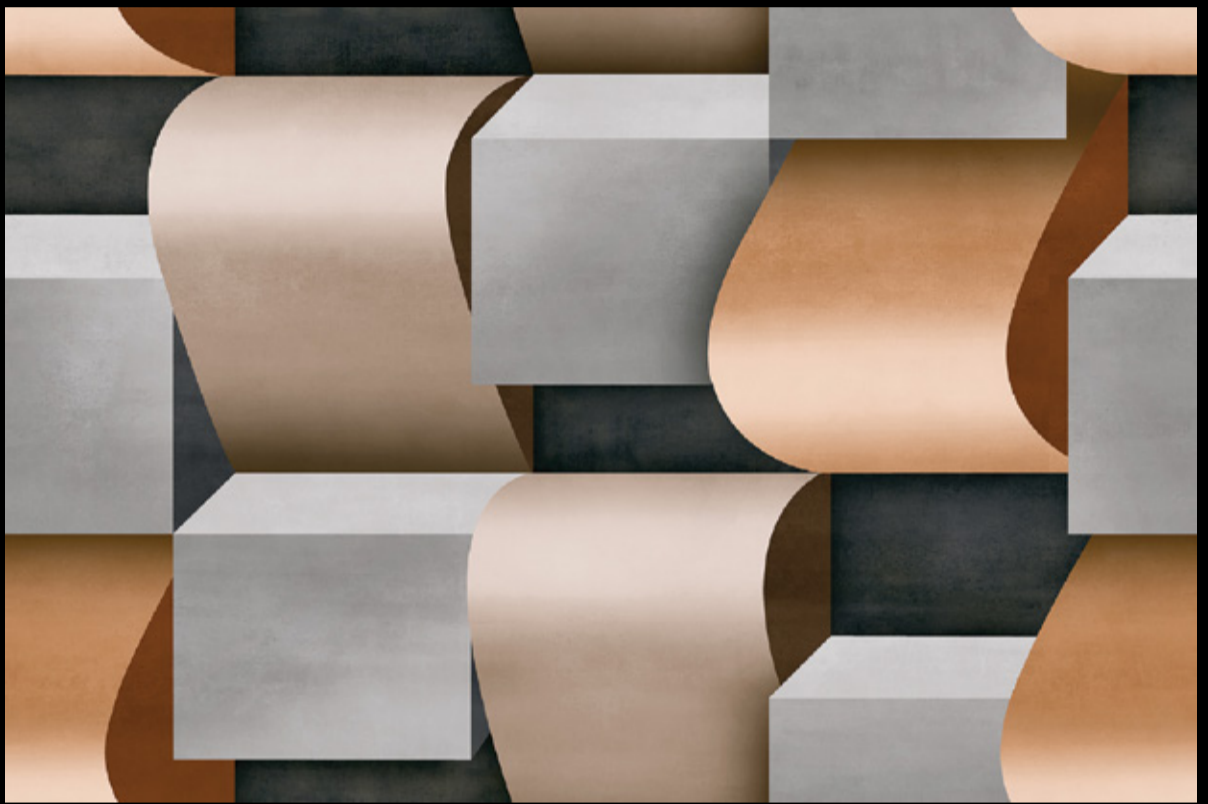

300x
450mm
Wall Tiles

GLOSSY
FINISH

5049-L

Specification

5049-D

300x
450mm
Wall Tiles

GLOSSY
FINISH

5056-ELE (Flat Surface)