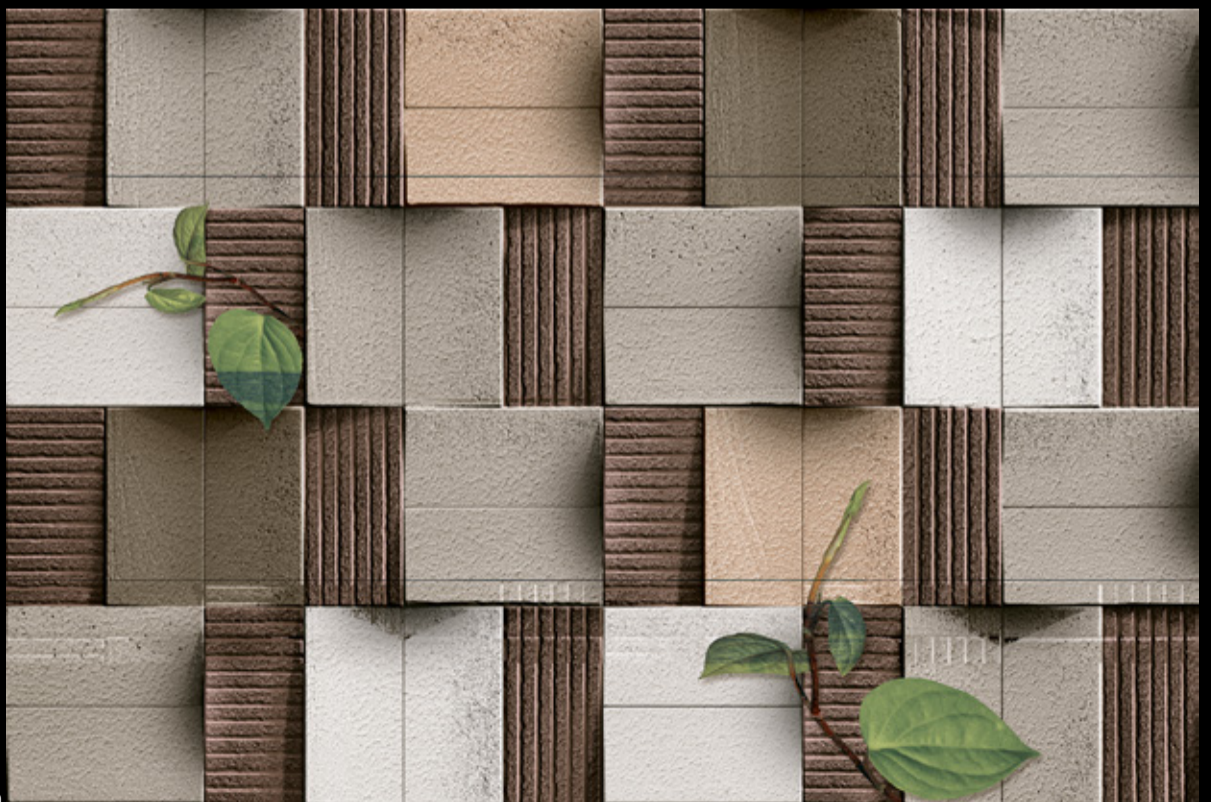

Specification

77-ELE

NEW