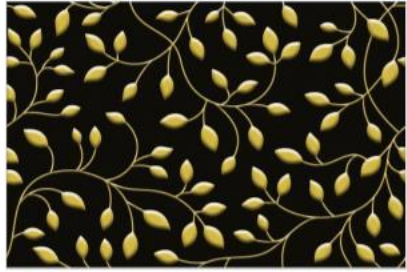

Classic impressions

300x450mm — **Golden & Silver**
Highlighter

Application

G-501-BLACK

G-501-WHITE

S-501-BLACK

S-501-WHITE

G-501-RED