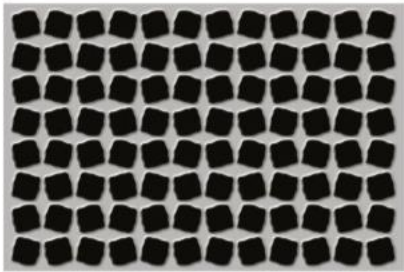

300x450mm — **Golden & Silver**
Highlighter

Application

G-301-BLACK

G-301-WHITE

S-301-BLACK

S-301-WHITE

G-333-CAPSUL

S-333-CAPSUL