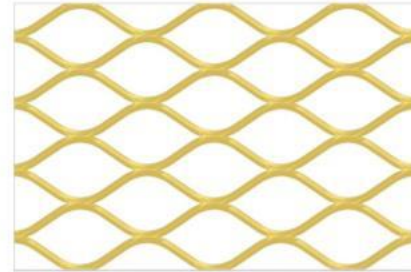

300x450mm — **Golden & Silver**
Highlighter

Application

G-777-BLACK

G-777-WHITE

S-777-BLACK

S-777-WHITE

G-901 SQUARE

S-901 SQUARE