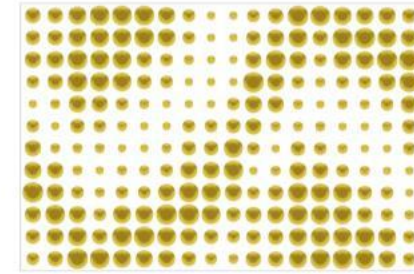

300x450mm — **Golden & Silver**
Highlighter

Application

G-101-BLACK

G-101-WHITE

S-101-BLACK

S-101-WHITE

G-111-BLACK

G-111-WHITE

S-111-BLACK

S-111-WHITE

PACKING DETAILS

Size : 300x450mm

Tiles Per Box 10 pcs.	Weight Per Box 18.5 kg. (Approx)	Area Coverage Per Box 1.35 Sq. Mtr.	Box Packing Type Thermocol
--------------------------	-------------------------------------	--	-------------------------------

Thoughtful design

300x450mm — Golden & Silver
Highlighter

Application

G-201-BLACK

G-201-WHITE

S-201-BLACK

S-201-WHITE

G-222