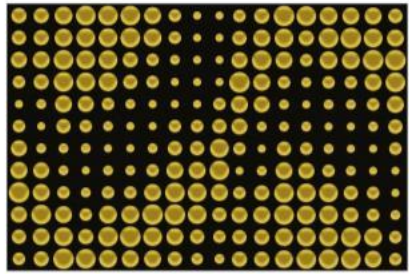

300x450mm — **Golden & Silver**
Highlighter

Application

G-101-BLACK

G-101-WHITE

S-101-BLACK

S-101-WHITE

G-111-BLACK

G-111-WHITE

S-111-BLACK

S-111-WHITE

PACKING DETAILS

Size : 300x450mm

Tiles Per Box 10 pcs.	Weight Per Box 18.5 kg. (Approx)	Area Coverage Per Box 1.35 Sq. Mtr.	Box Packing Type Thermocol
--------------------------	-------------------------------------	--	-------------------------------

Thoughtful design

300x450mm — Golden & Silver
Highlighter

Application

G-201-BLACK

G-201-WHITE

S-201-BLACK

S-201-WHITE

G-222