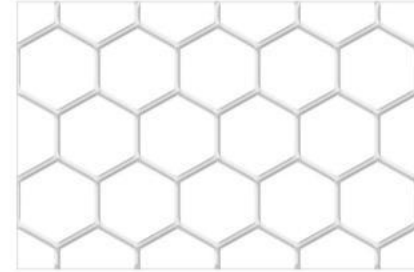

300x450mm — **Golden & Silver**
Highlighter

Application

G-601-BLACK

G-601-WHITE

S-601-BLACK

S-601-WHITE

G-666-BLACK

G-666-WHITE