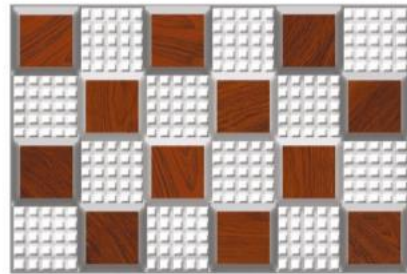

300x450mm — **Golden & Silver**
Highlighter

Application

G-444-BLACK

G-444-WHITE

S-444-BLACK

S-444-WHITE

G-444-WOODEN

S-444-WOODEN