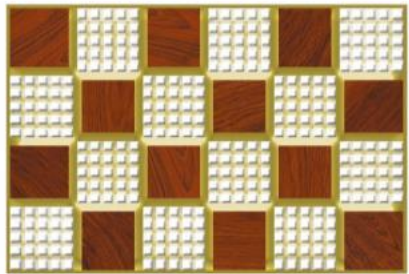

300x450mm — **Golden & Silver**
Highlighter

Application

G-444-BLACK

G-444-WHITE

S-444-BLACK

S-444-WHITE

G-444-WOODEN

S-444-WOODEN