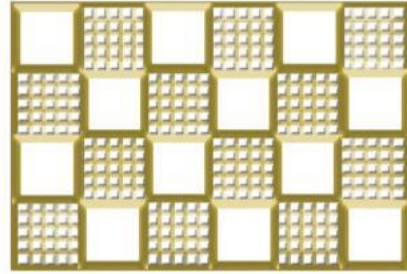

300x450mm — **Golden & Silver**
Highlighter

Application

PACKING DETAILS

Size : 300x450mm

Tiles Per Box 10 pcs.	Weight Per Box 18.5 kg. (Approx)	Area Coverage Per Box 1.35 Sq. Mtr.	Box Packing Type Thermocol

Classic impressions