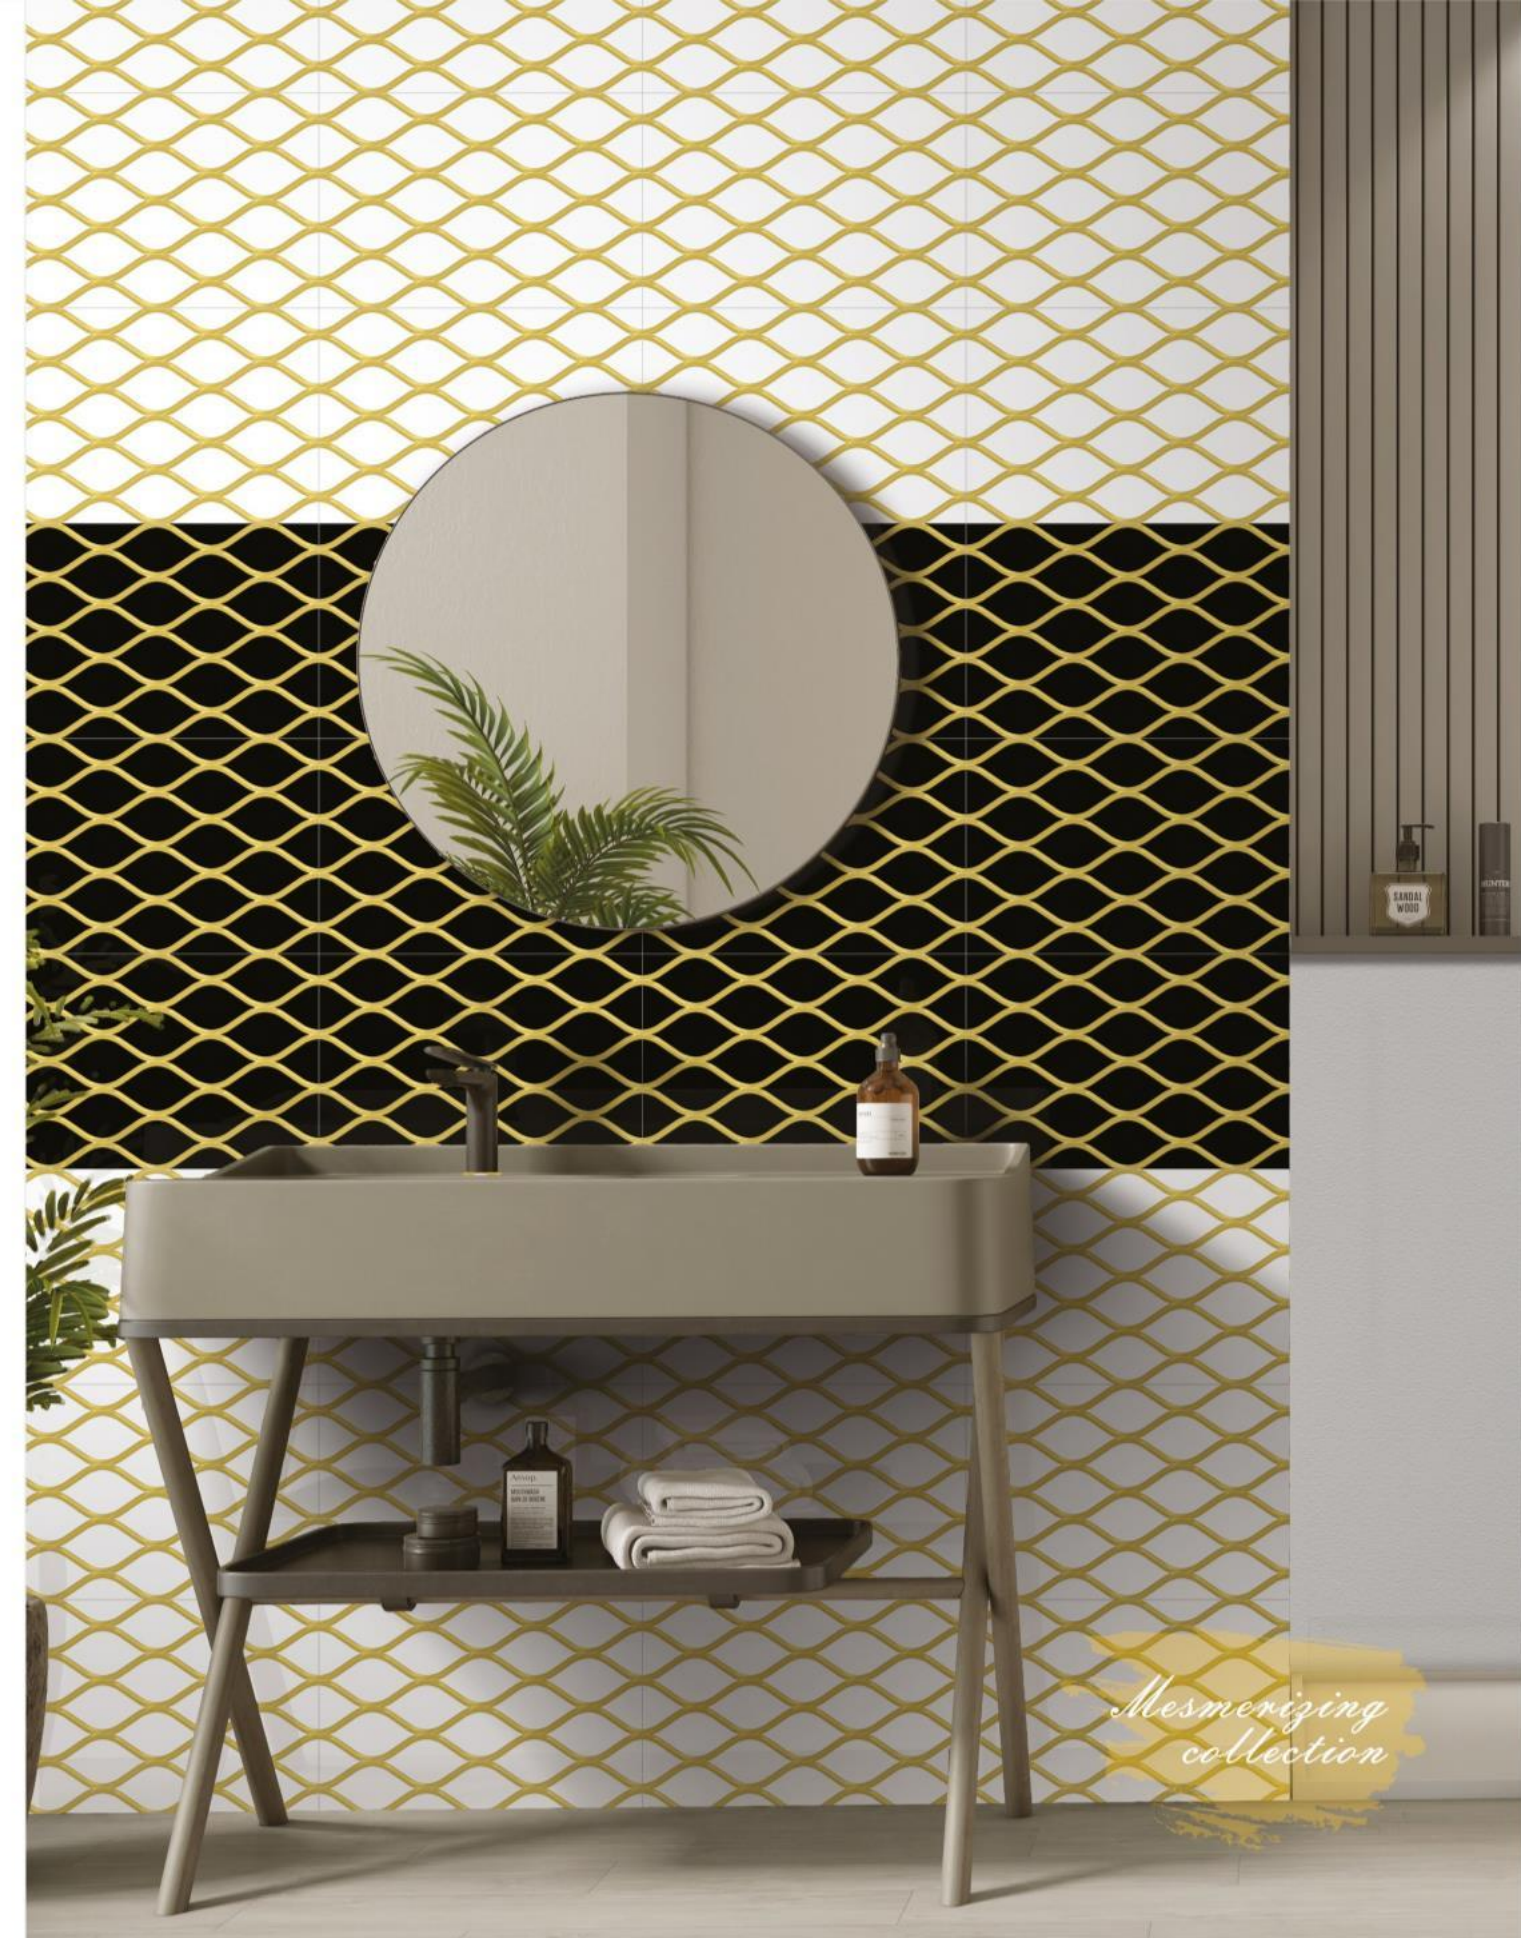

*Mesmerizing
collection*