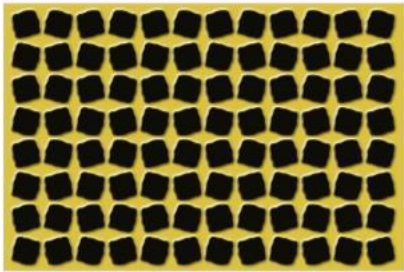

Thoughtful design

300x450mm — Golden & Silver
Highlighter

Application

G-201-BLACK

G-201-WHITE

S-201-BLACK

S-201-WHITE

G-222

S-222

PACKING DETAILS

Size : 300x450mm

Tiles Per Box 10 pcs.	Weight Per Box 18.5 kg. (Approx)	Area Coverage Per Box 1.35 Sq. Mtr.	Box Packing Type Thermocol
--------------------------	-------------------------------------	--	-------------------------------

300x450mm — **Golden & Silver**
Highlighter

Application

G-301-BLACK

G-301-WHITE

S-301-BLACK

S-301-WHITE

G-333-CAPSUL

S-333-CAPSUL