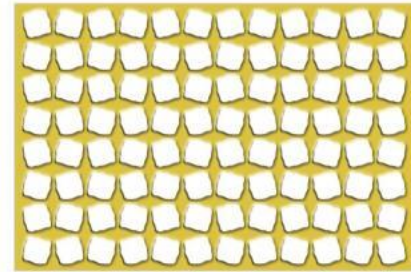

300x450mm — **Golden & Silver**
Highlighter

Application

PACKING DETAILS

Size : 300x450mm

Tiles Per Box 10 pcs.	Weight Per Box 18.5 kg. (Approx)	Area Coverage Per Box 1.35 Sq. Mtr.	Box Packing Type Thermocol