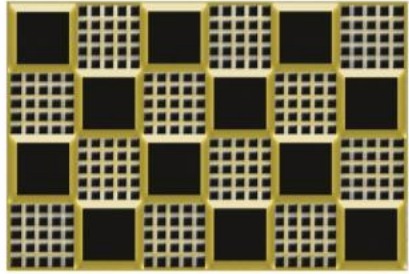

Application