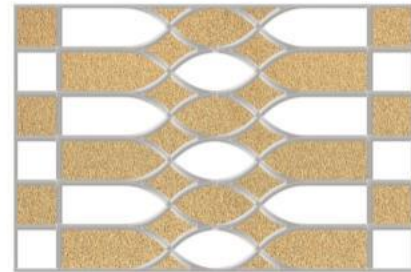

300x450mm — **Golden & Silver**
Highlighter

Application

G-301-BLACK

G-301-WHITE

S-301-BLACK

S-301-WHITE

G-333-CAPSUL

S-333-CAPSUL