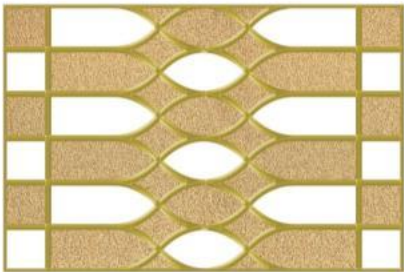

300x450mm — **Golden & Silver**
Highlighter

Application

G-301-BLACK

G-301-WHITE

S-301-BLACK

S-301-WHITE

G-333-CAPSUL

S-333-CAPSUL