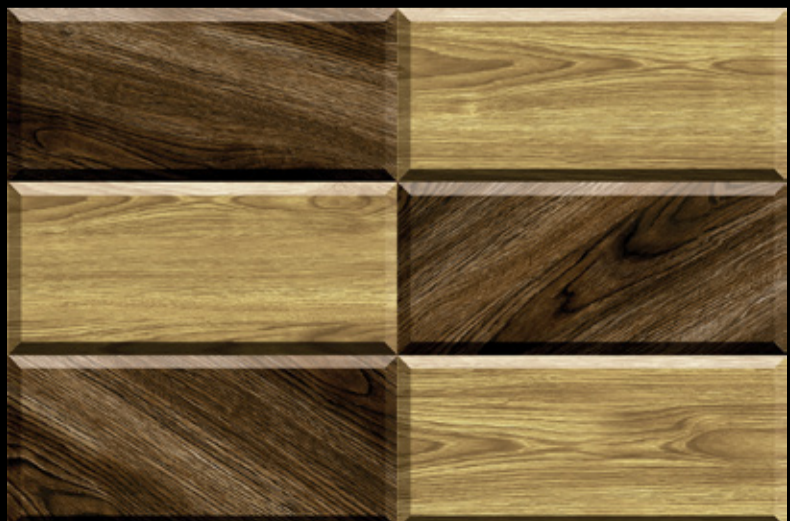

1052-D

Specification