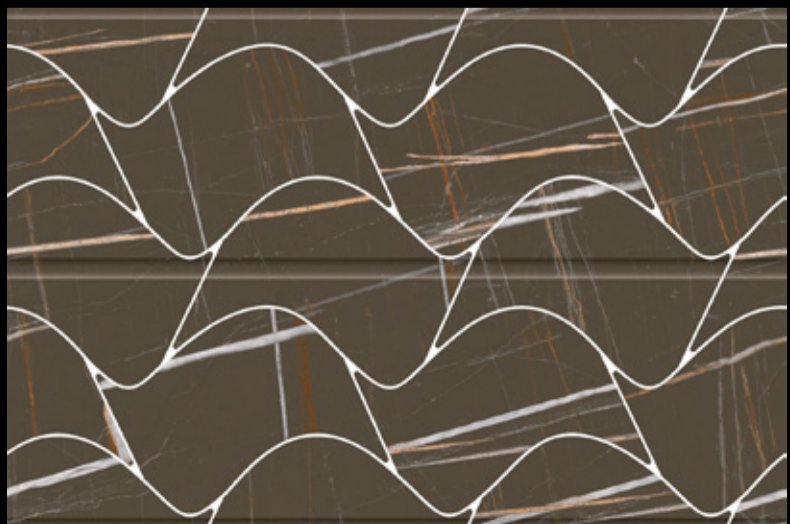

1030-D

Specification