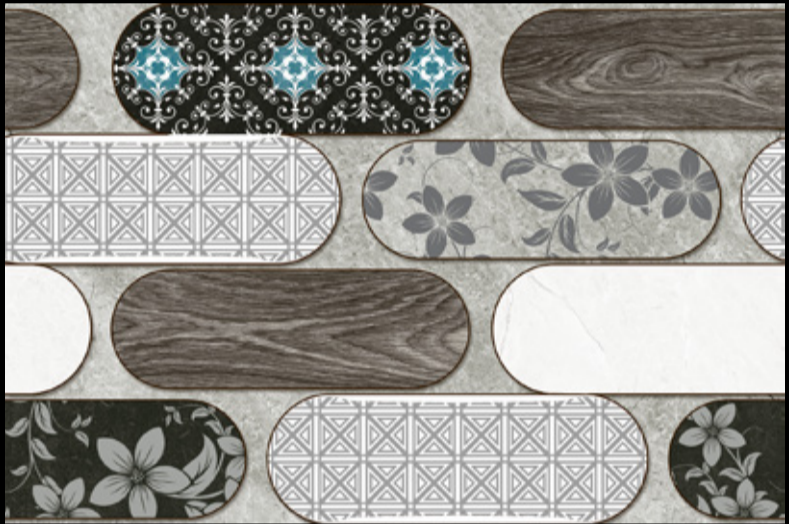

905-D

905-F
(30X30 CM FLOOR)

Specification

300x
450mm
Wall Tiles

GLOSSY
FINISH

906-L

906-HL

906-D