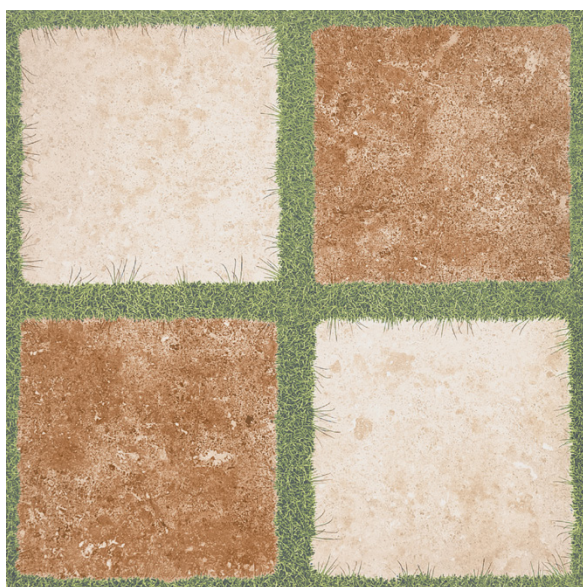

OUTDOOR PARKING TILES

7290

400x
400mm

ANTI SLIP

STRENGTH

FLOOR

RANDOM

PLAIN

MATT

PLAIN SERIES

PLAIN SERIES
OUTDOOR PARKING TILES

7467

7468

400x
400mm