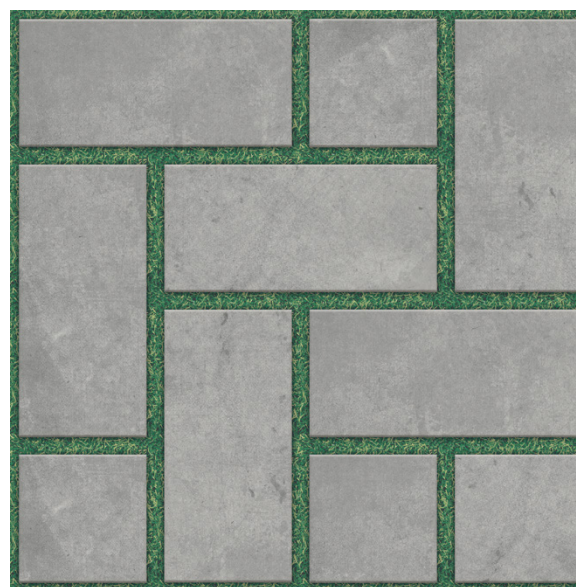

ANTI SLIP

STRENGTH

FLOOR

RANDOM

PLAIN

MATT

*The ingenuity of aesthetic
excellence*

PUNCH SERIES

MATT

PLAIN SERIES

PLAIN SERIES
OUTDOOR PARKING TILES

7467

7468

400x
400mm