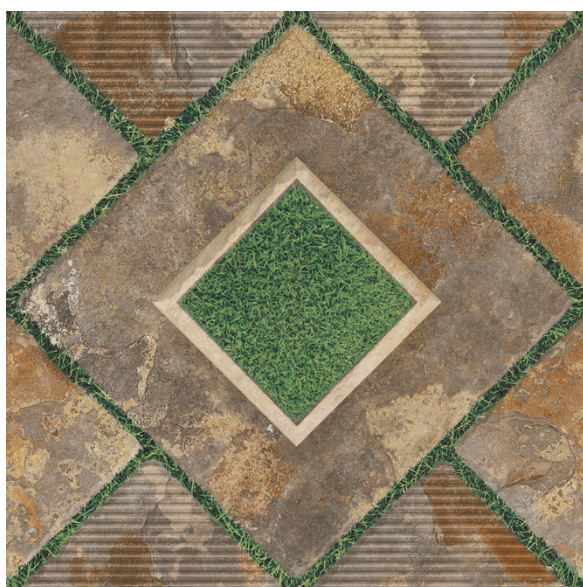

RANDOM

PLAIN

MATT

*Makes your space
look opulent*

PUNCH SERIES
OUTDOOR PARKING TILES

7267

7269

400x
400mm

ANTI SLIP

STRENGTH

FLOOR

RANDOM

PLAIN

MATT

*The ingenuity of aesthetic
excellence*

PUNCH SERIES