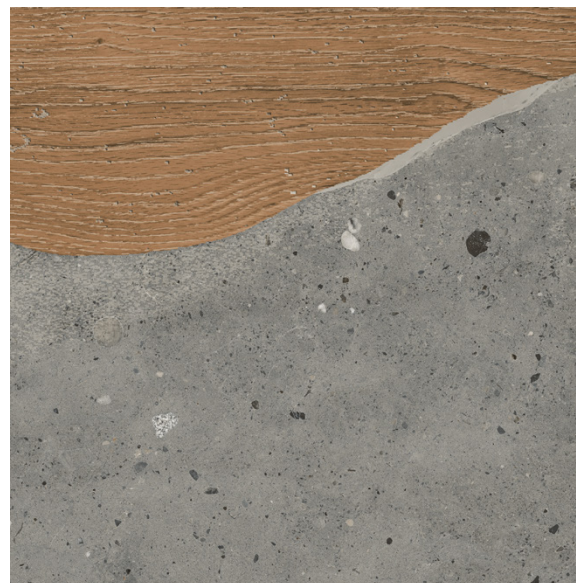

PLAIN SERIES
OUTDOOR PARKING TILES

400x
400mm

ANTI SLIP

STRENGTH

FLOOR

RANDOM

PLAIN

MATT