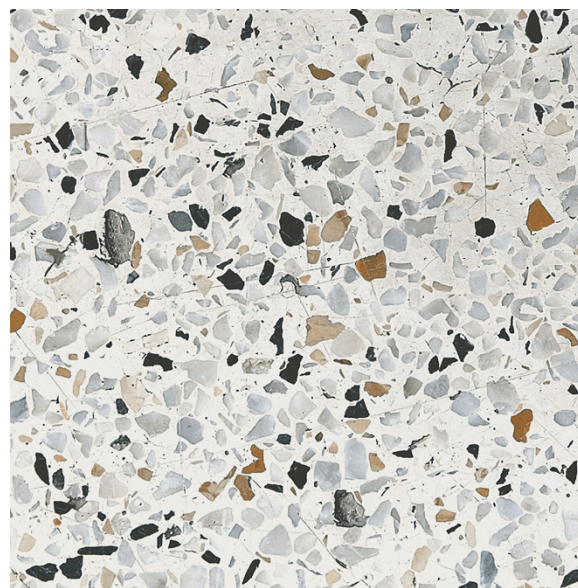

RANDOM

7072

RANDOM

7338

400x  
400mm

ANTI SLIP

STRENGTH

FLOOR