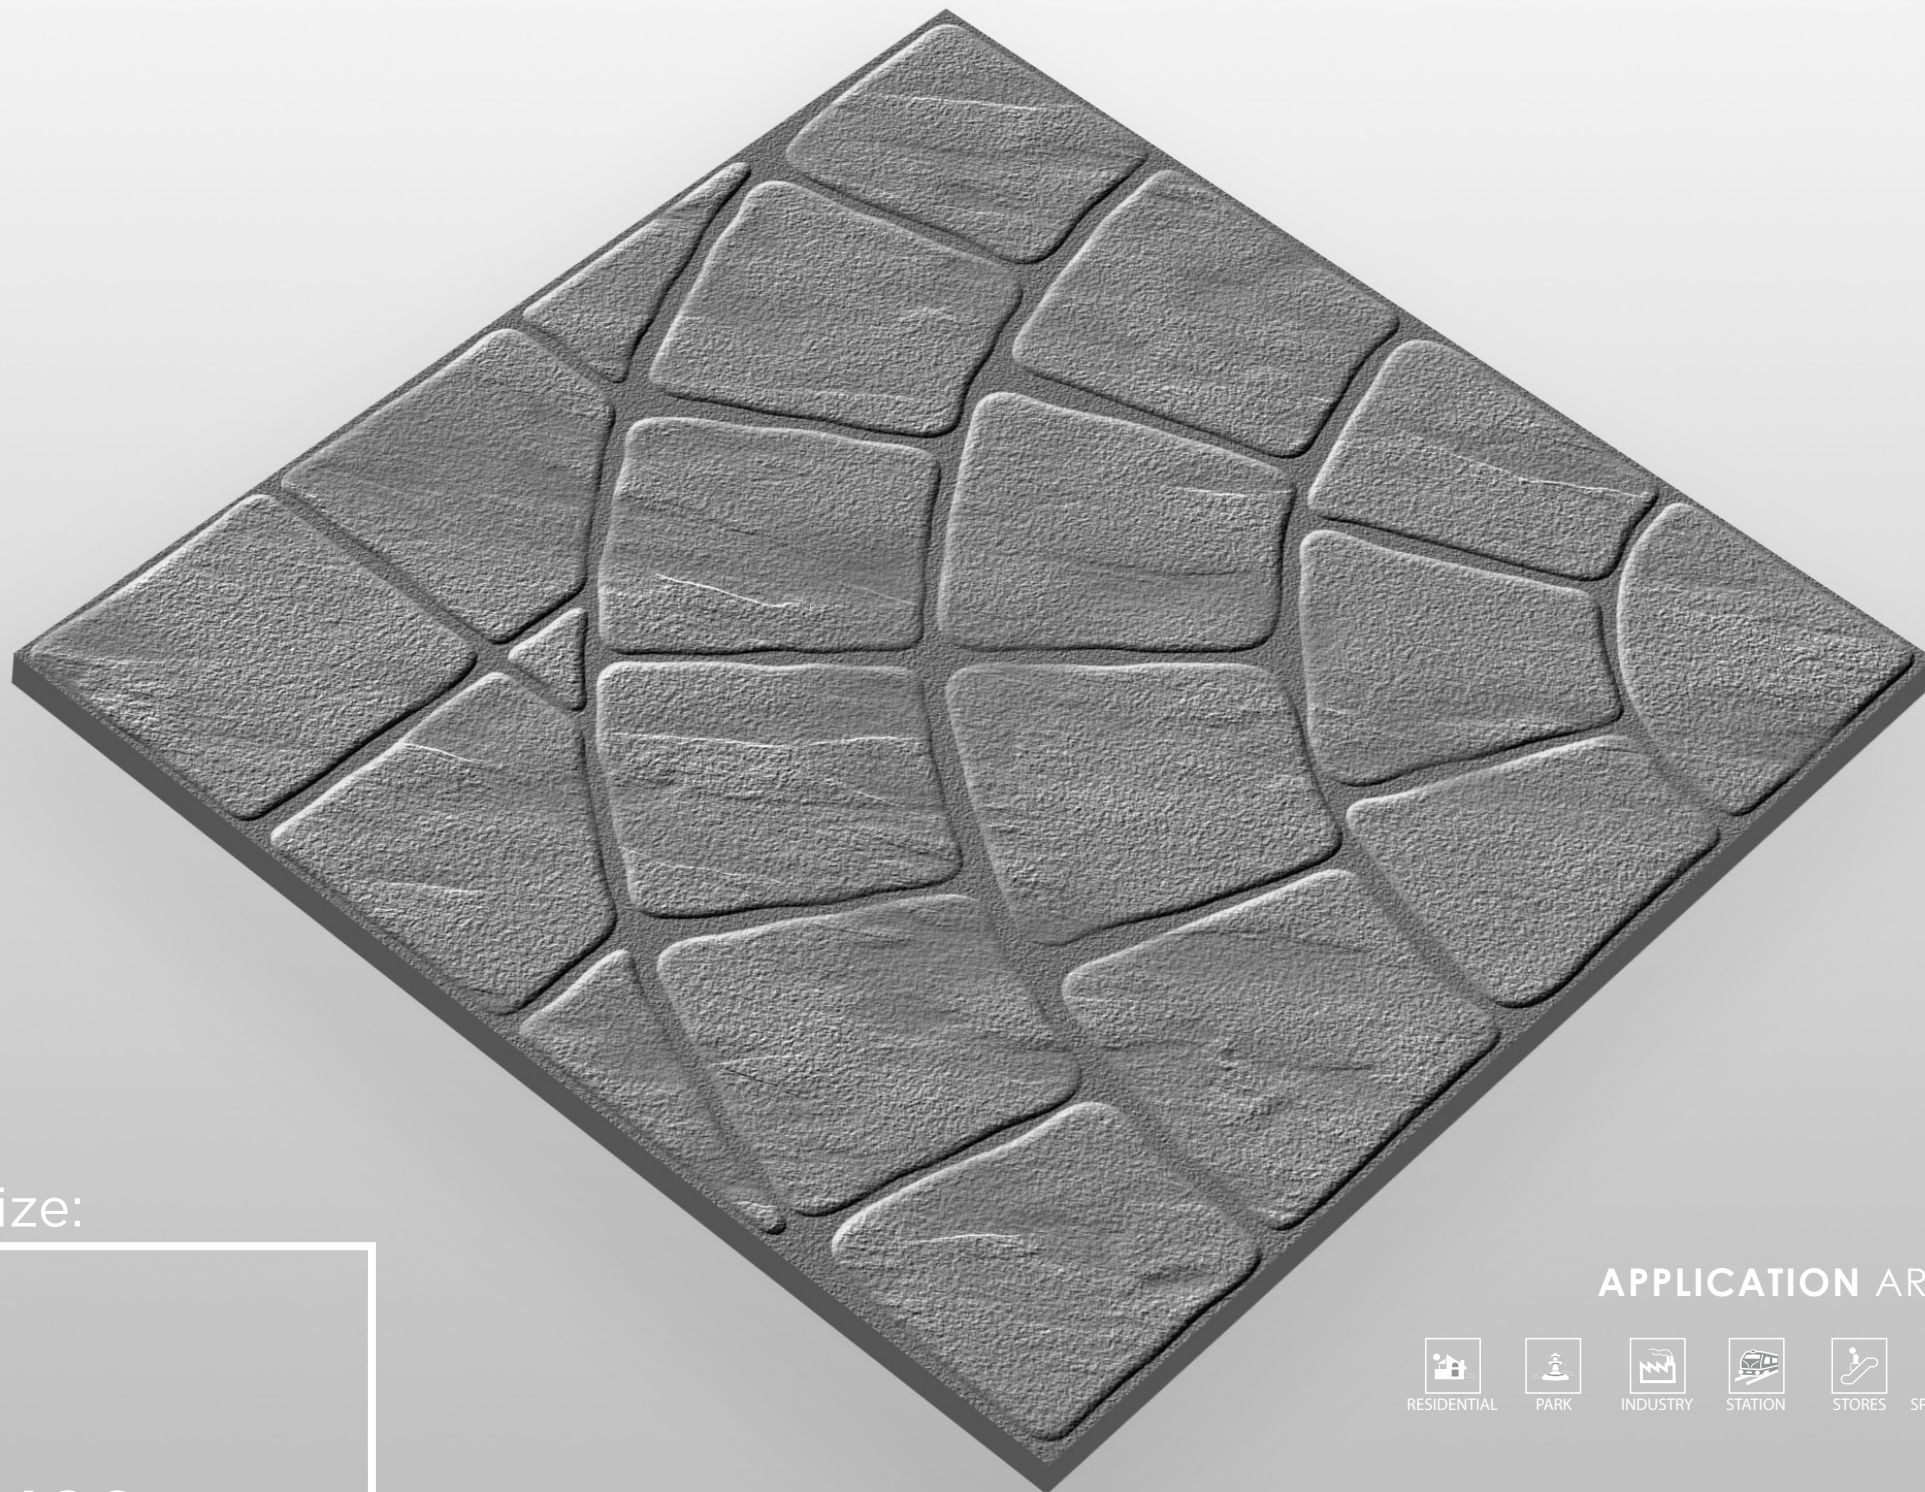

STRENGTH

FLOOR

RANDOM

PUNCH

MATT

Size:

400x
400mm

APPLICATION AREA