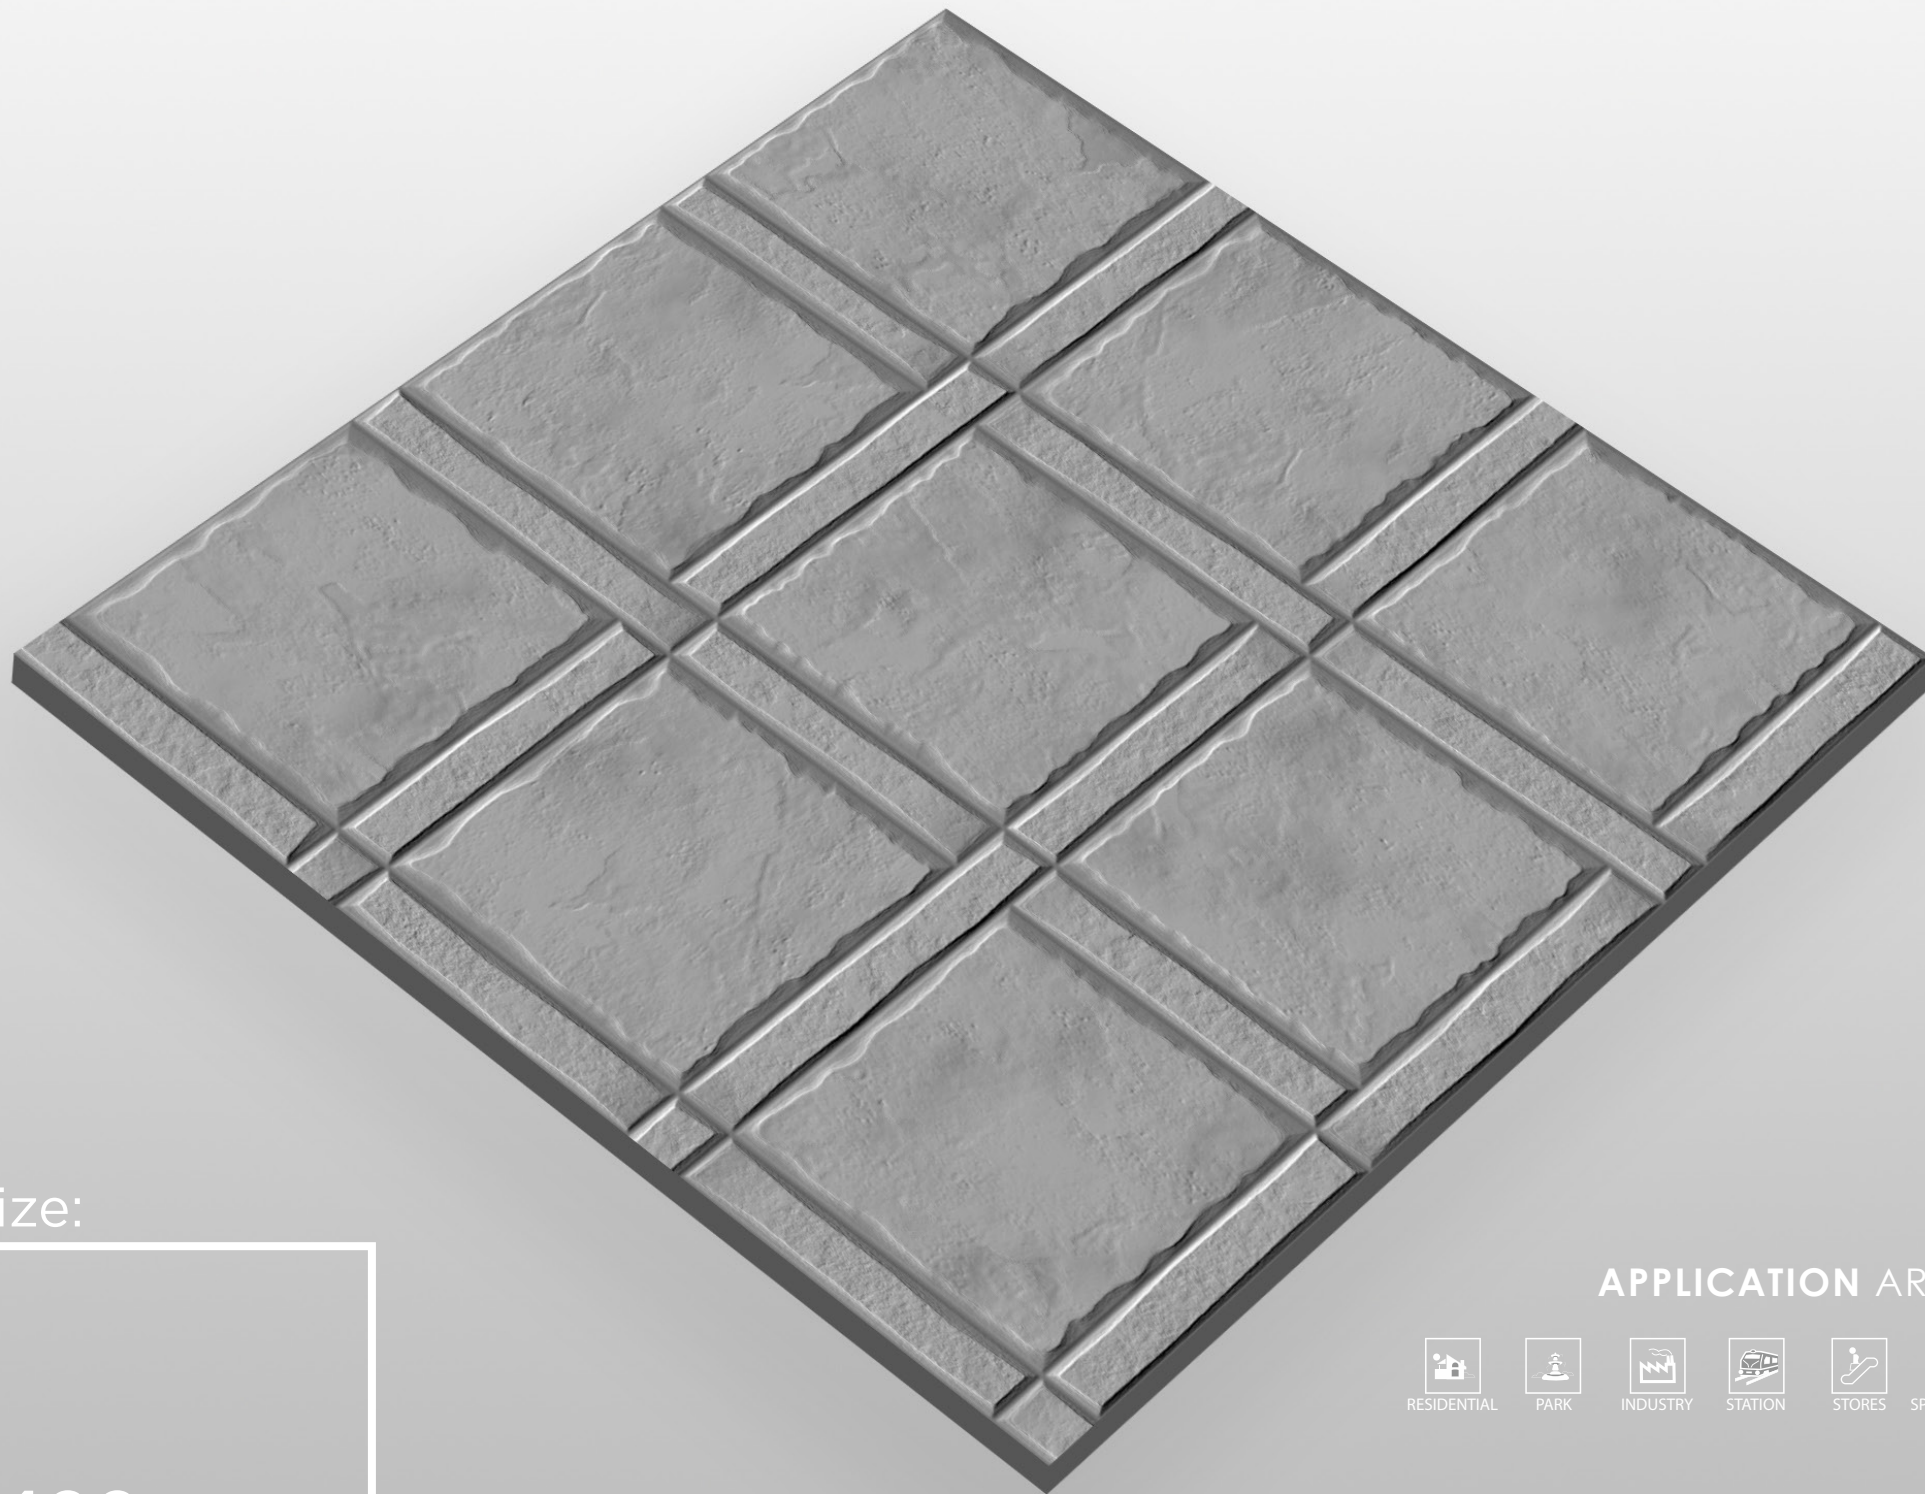

Size:

**400x
400mm**

APPLICATION AREA

TECHNICAL DETAILS