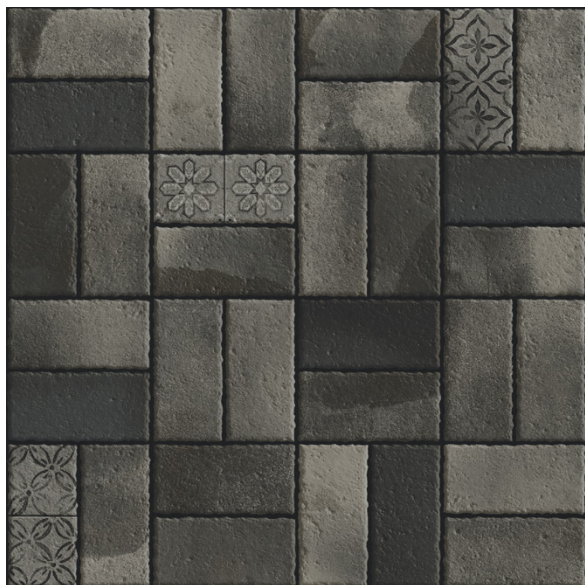

PUNCH SERIES

OUTDOOR PARKING TILES

RANDOM

101