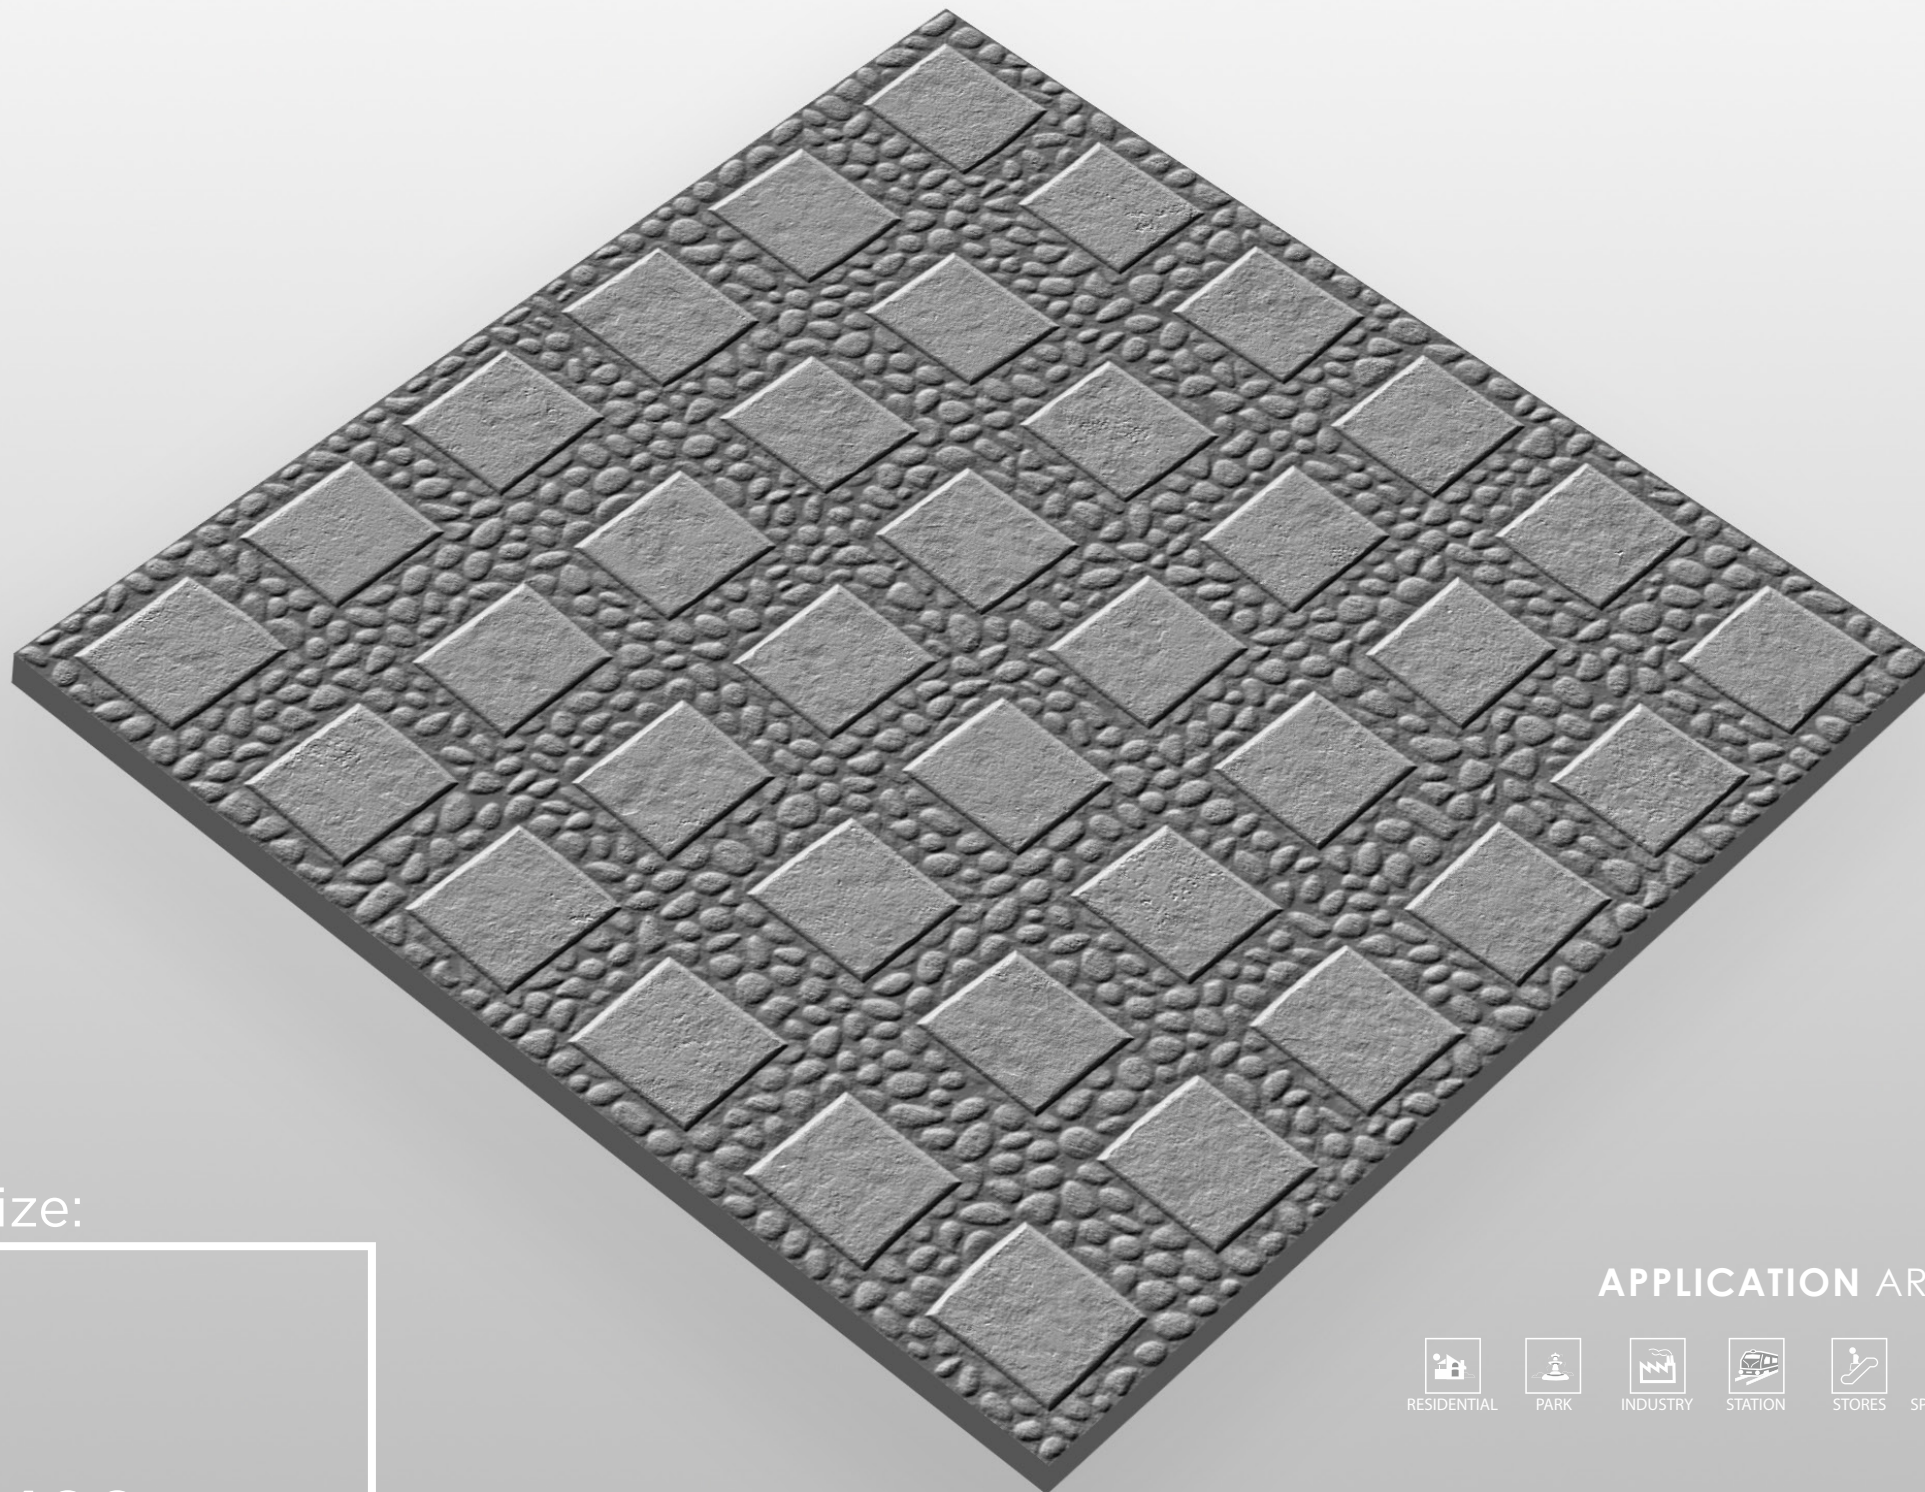

ANTI SLIP

STRENGTH

FLOOR

RANDOM

PUNCH

MATT

Size:

400x
400mm