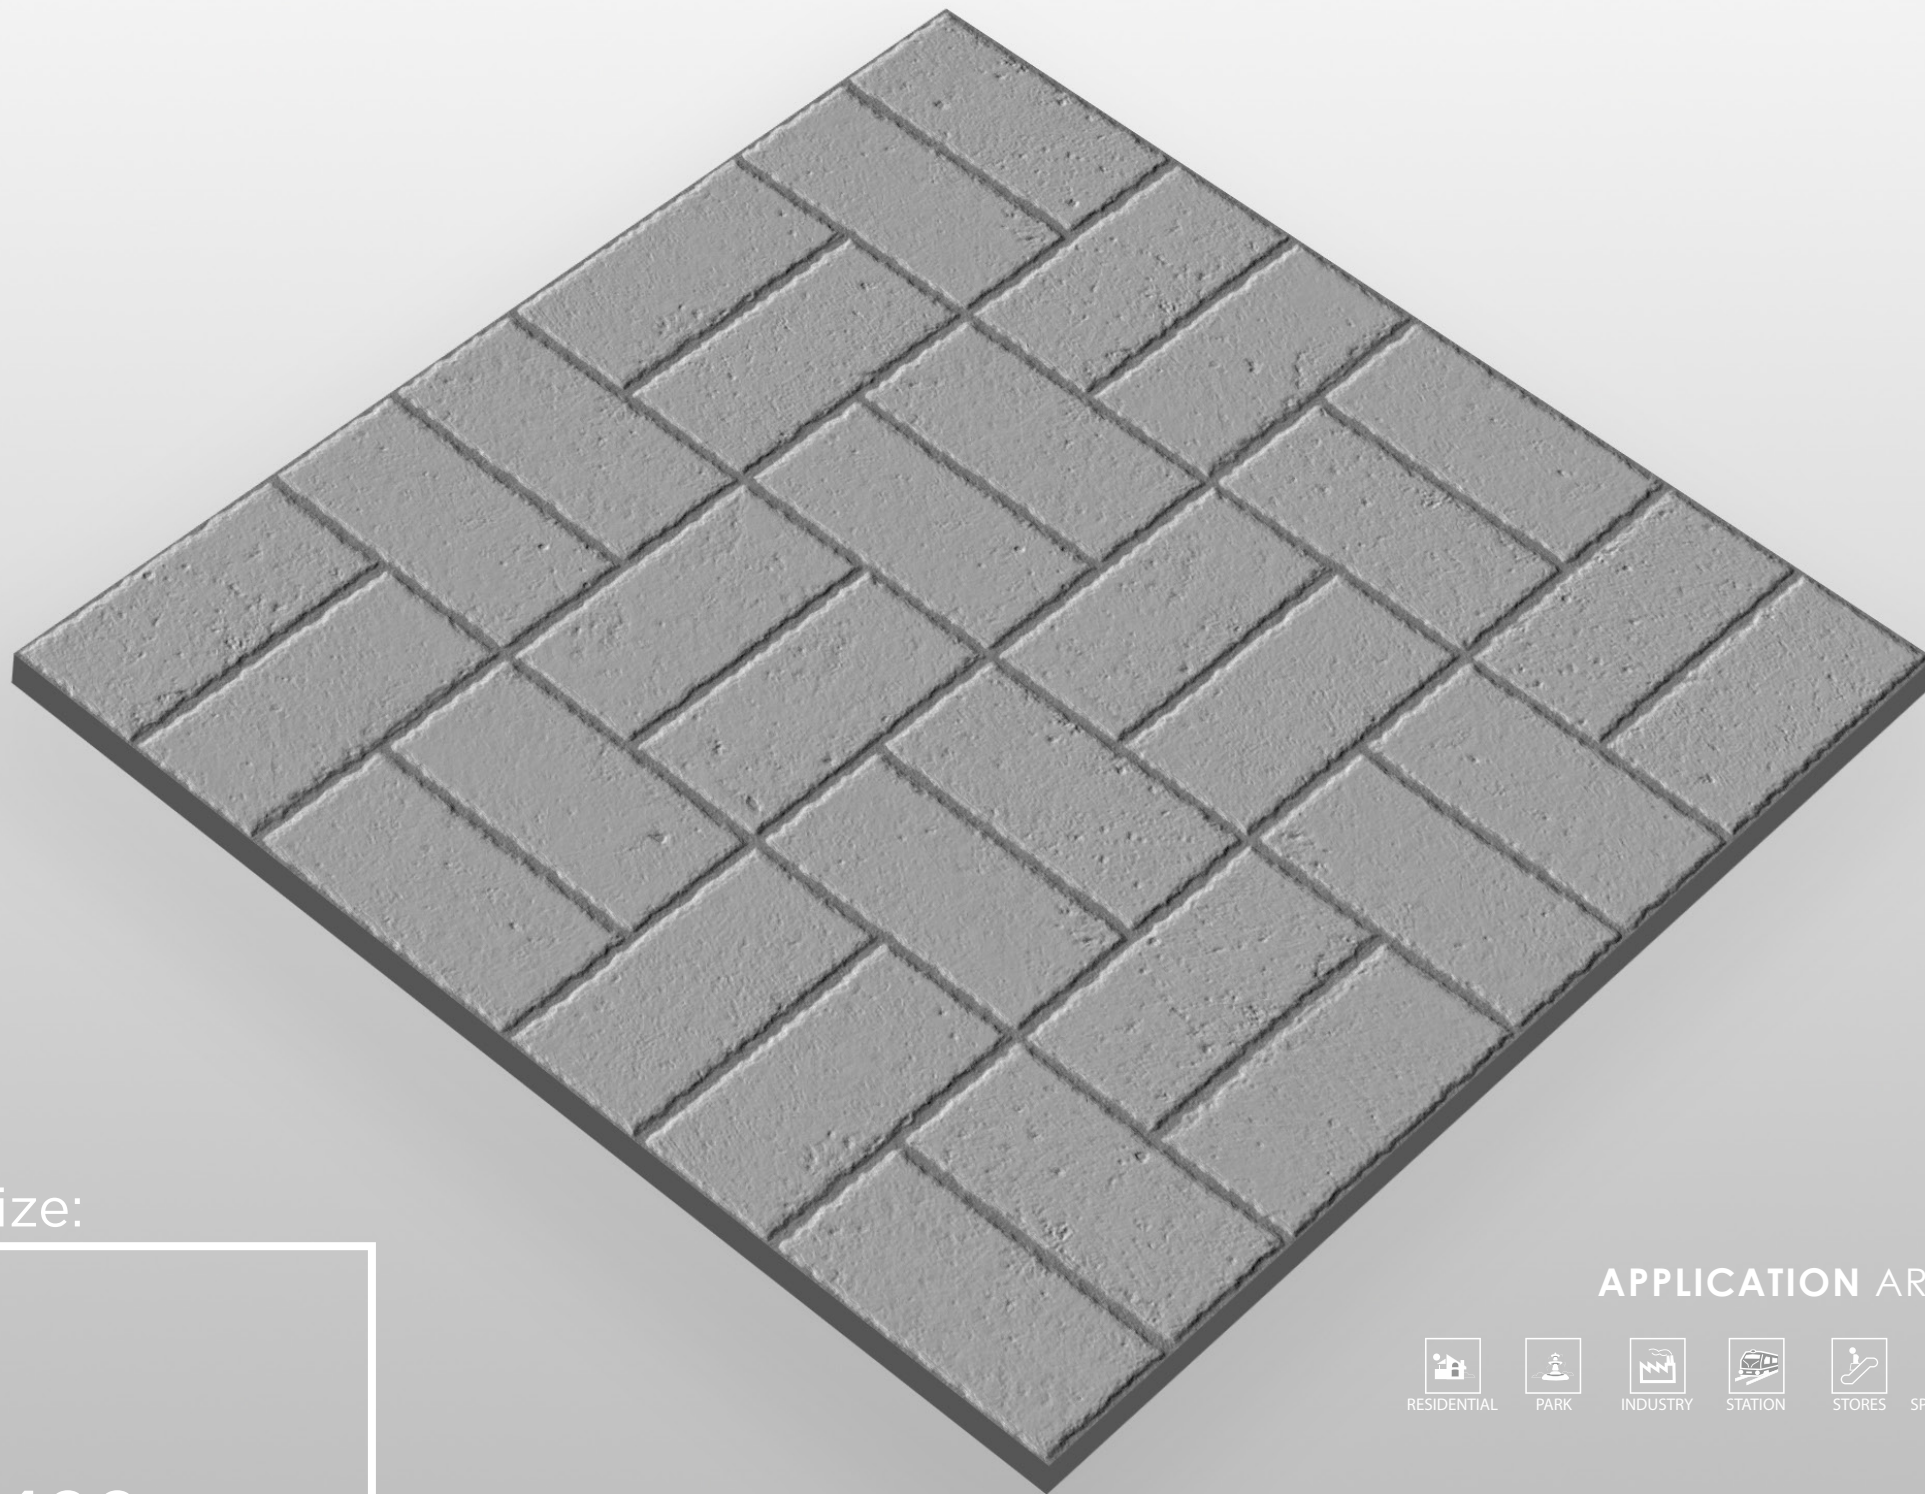

Size:

**400x
400mm**

APPLICATION AREA

TECHNICAL DETAILS