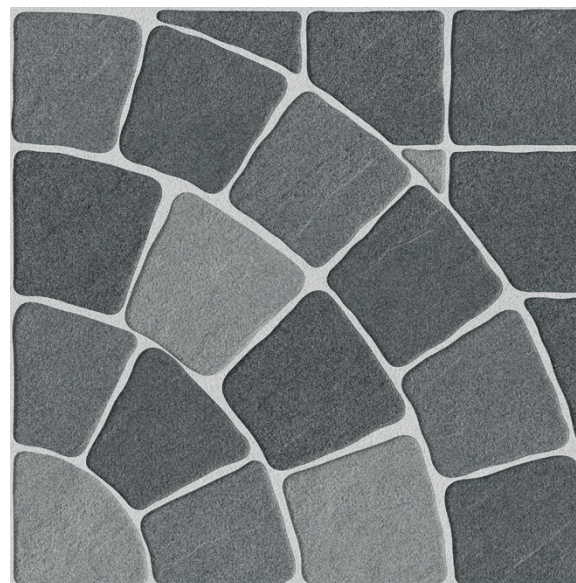

PUNCH SERIES
OUTDOOR PARKING TILES

261

400x
400mm

ANTI SLIP

STRENGTH

FLOOR

RANDOM

PUNCH

MATT