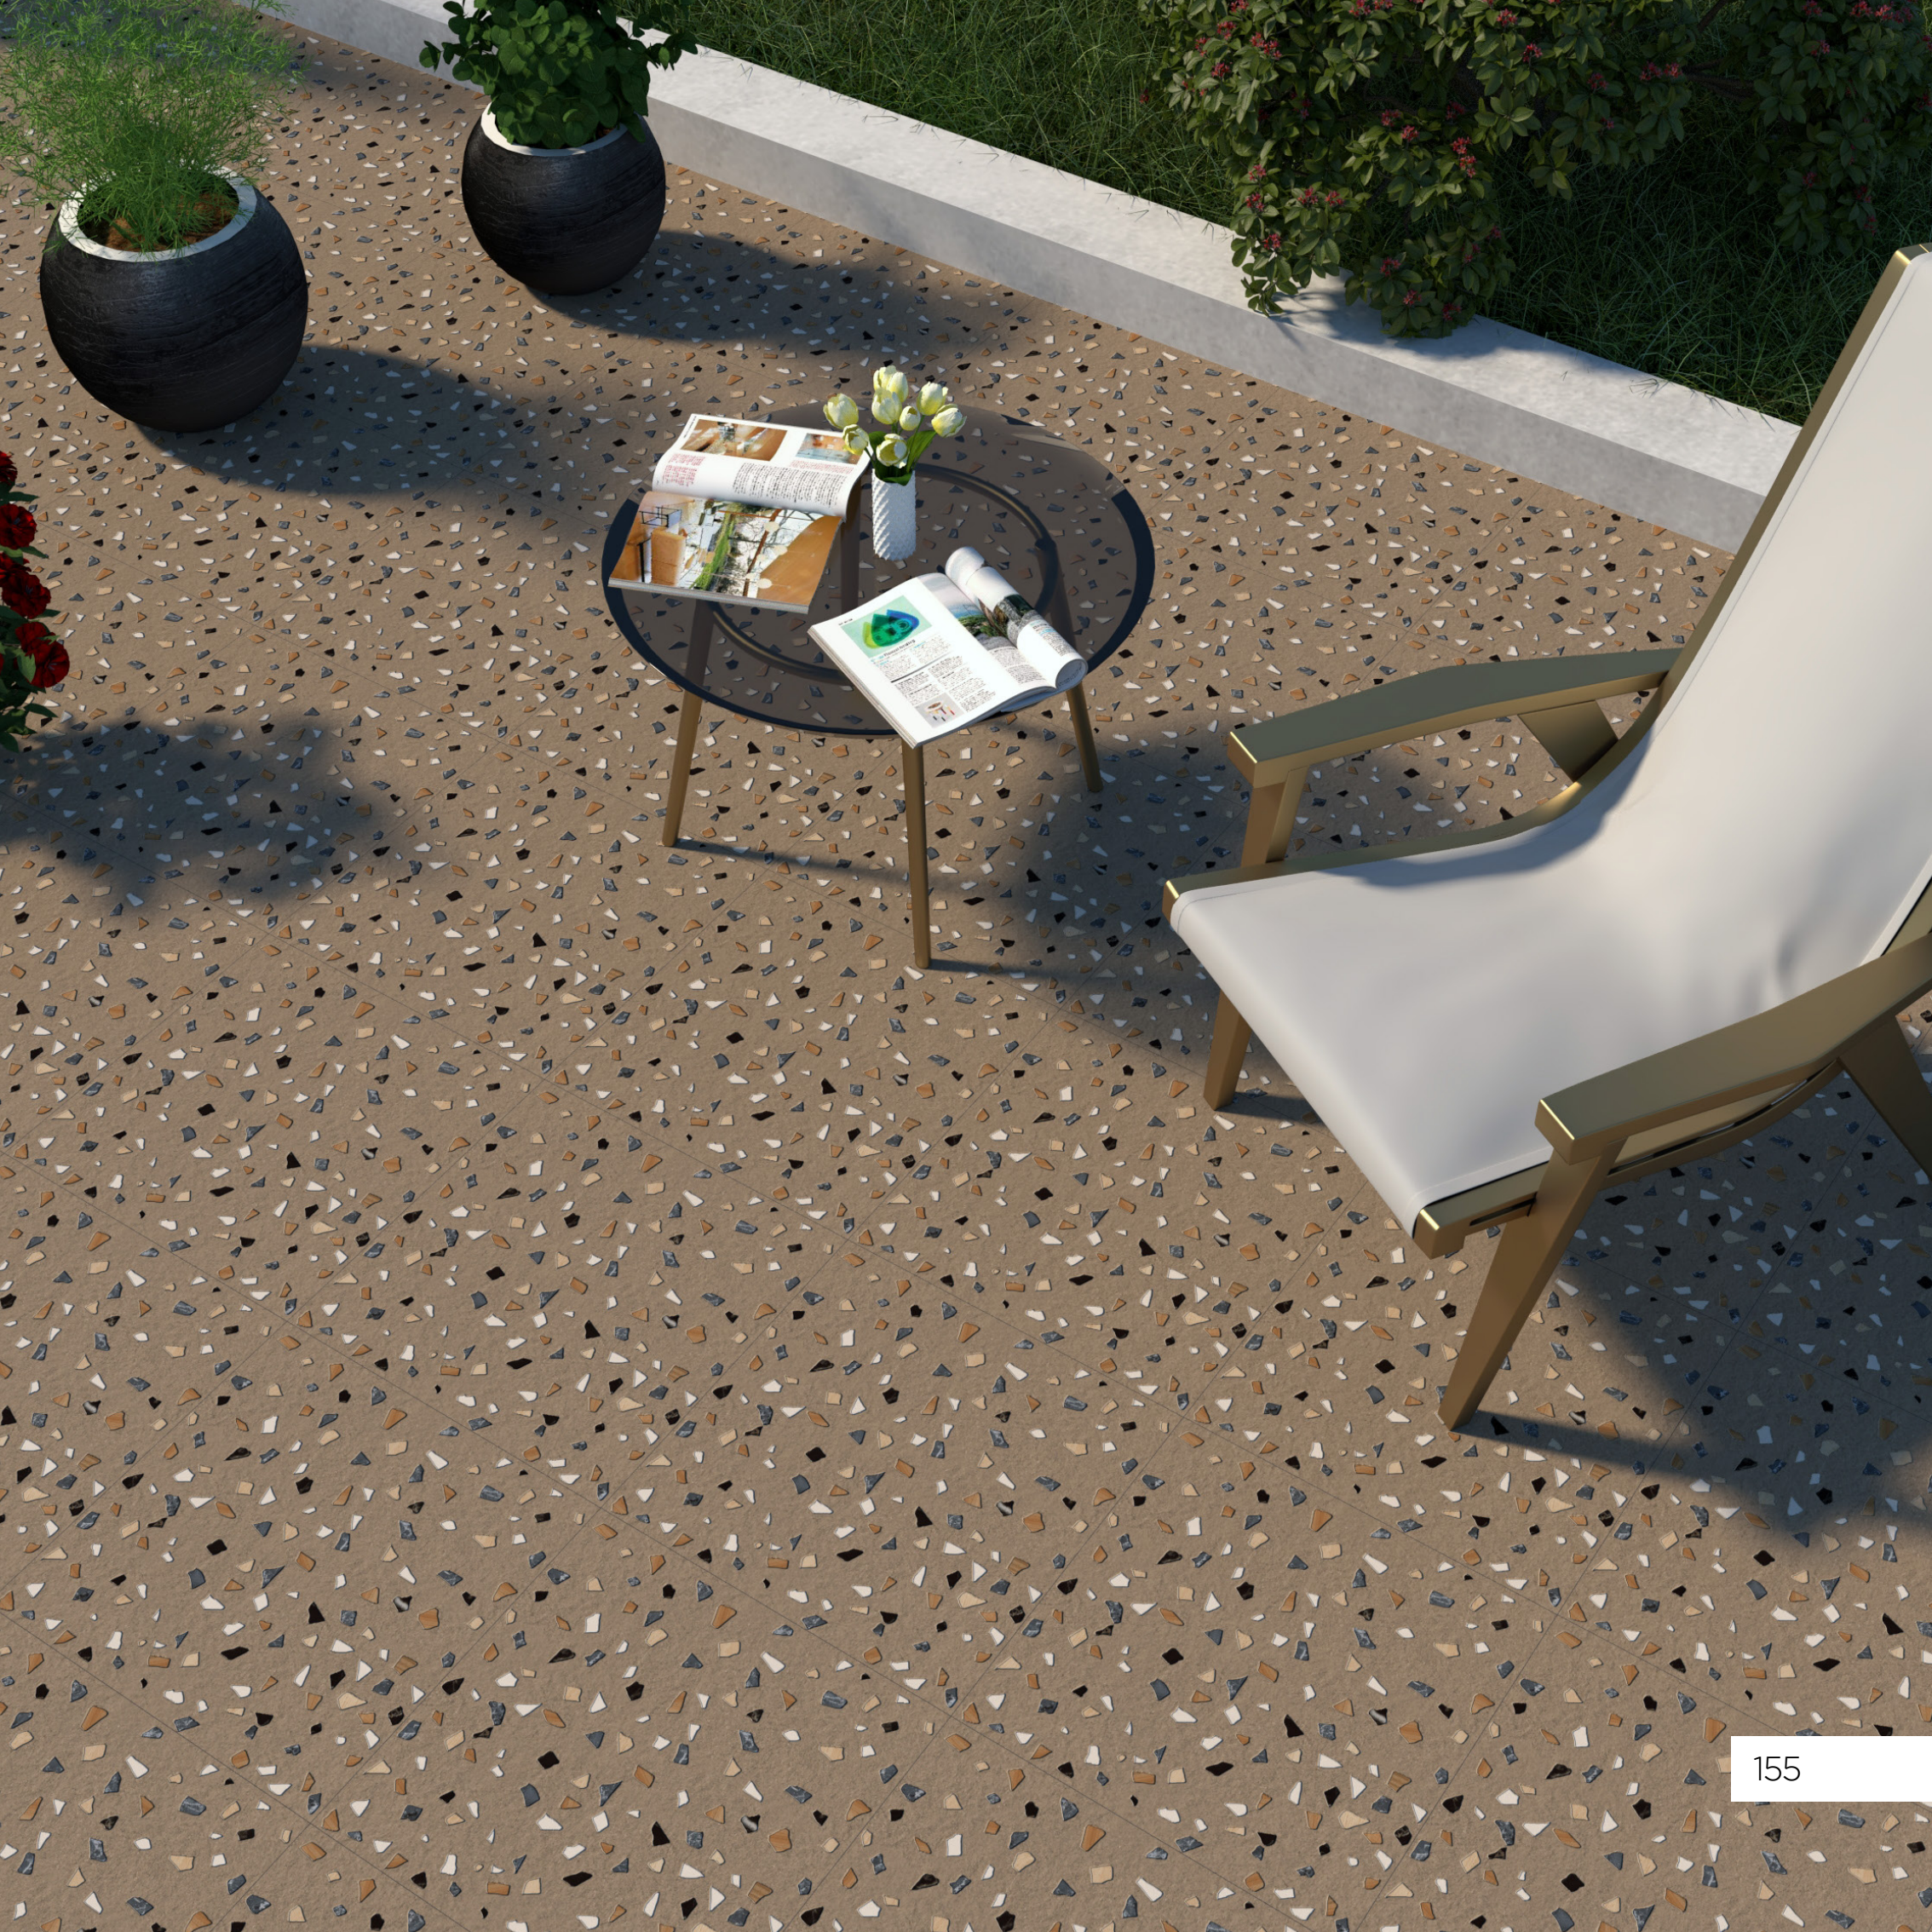

FLOOR

RANDOM

PUNCH

MATT

PUNCH SERIES
OUTDOOR PARKING TILES

158

159

400x
400mm