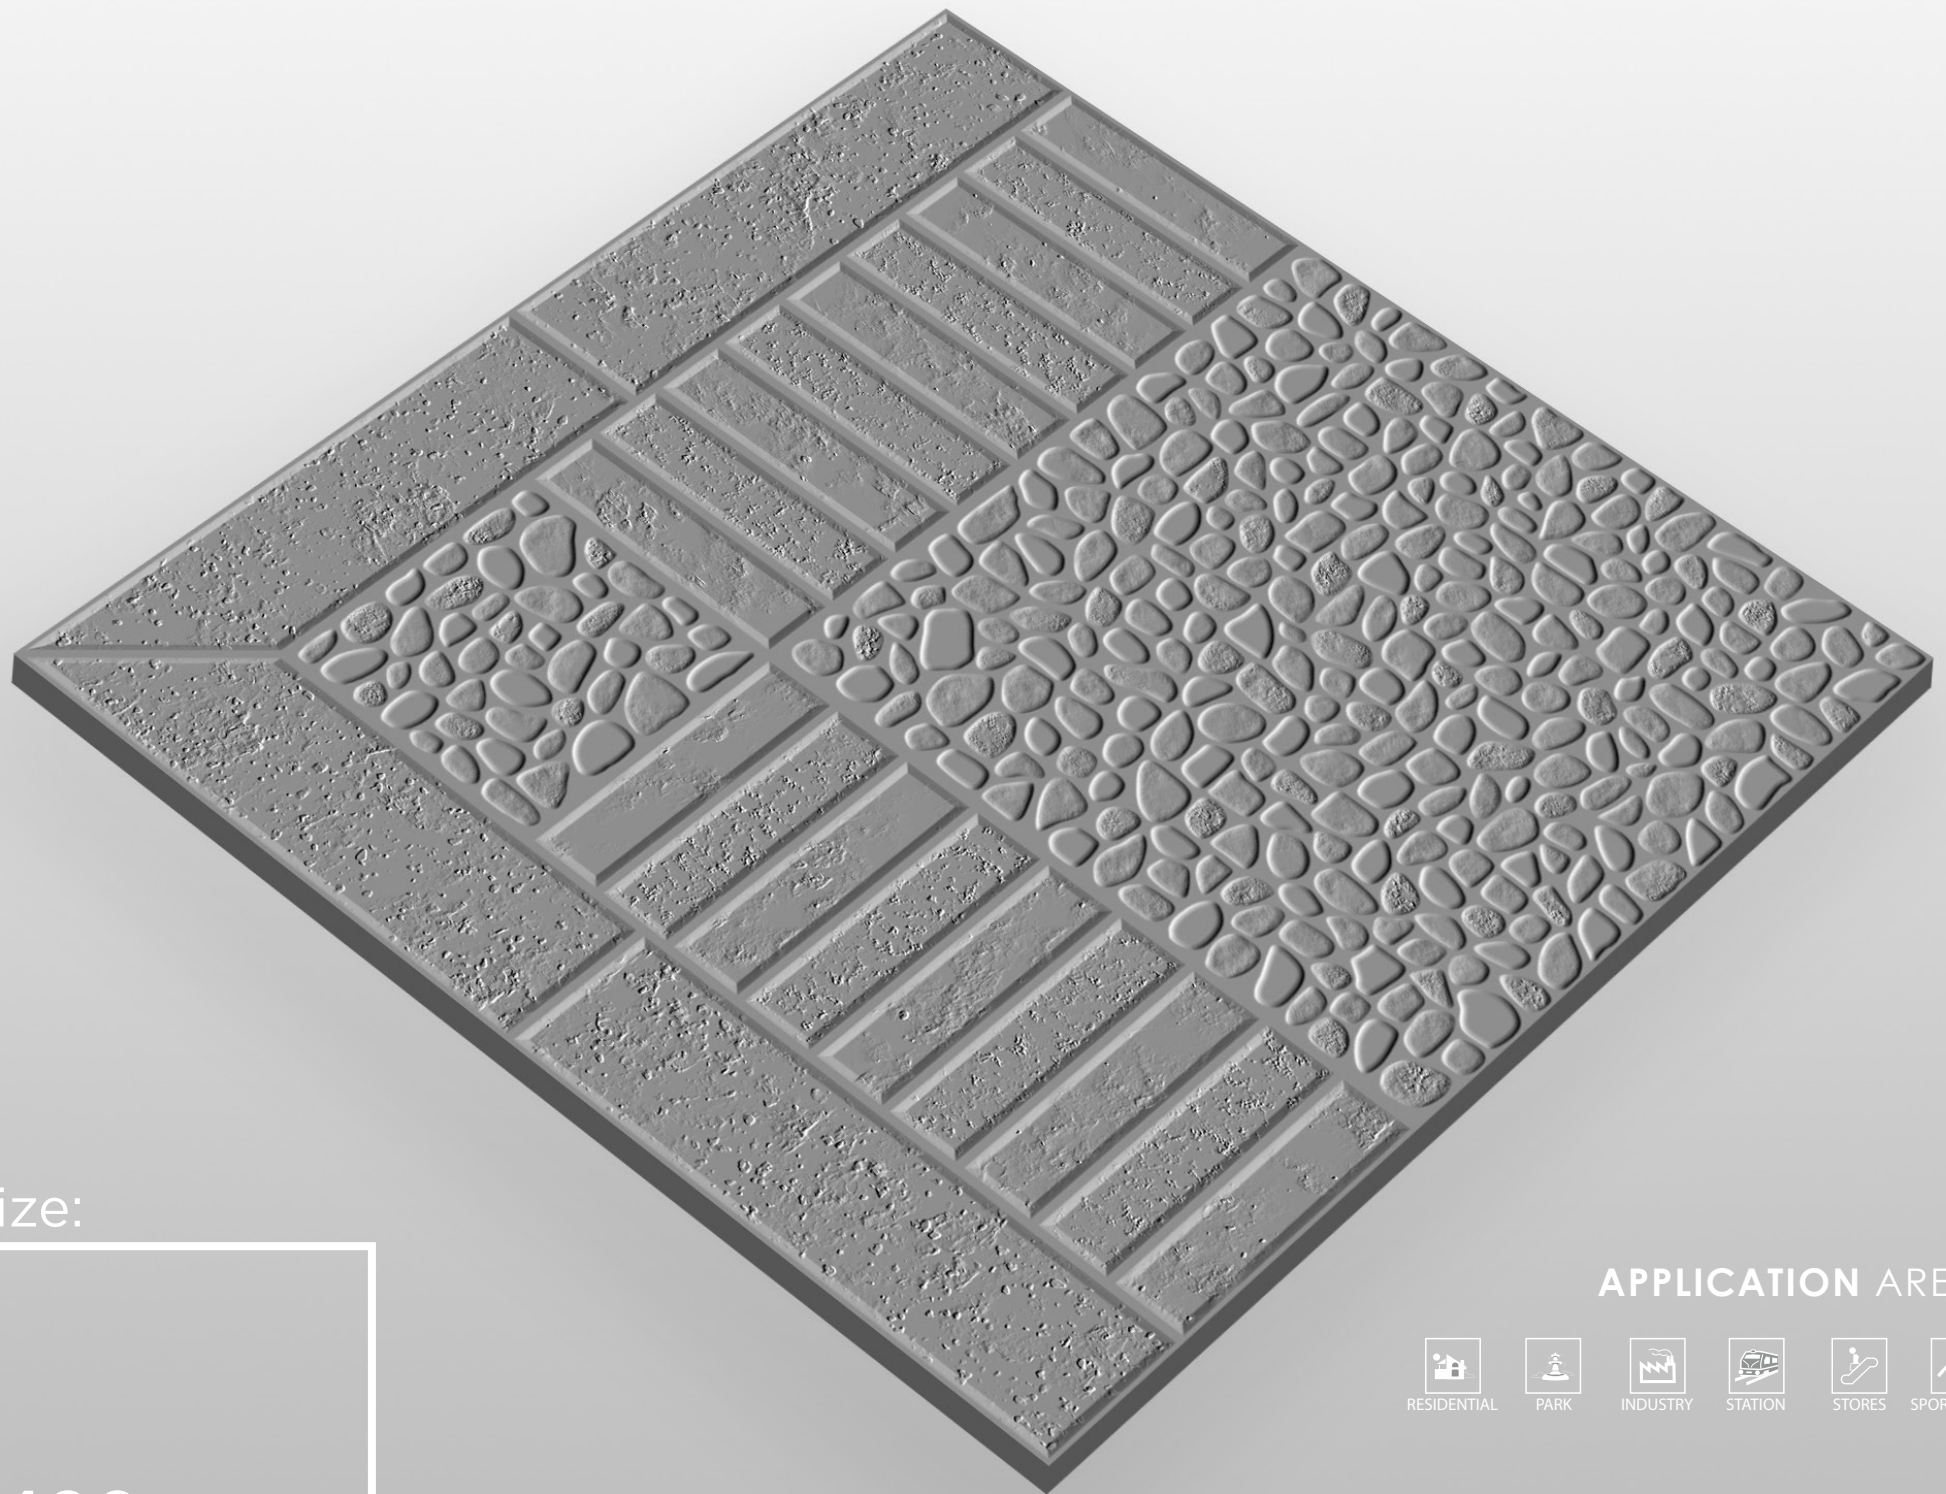

400x
400mm

ANTI SLIP

STRENGTH

FLOOR

RANDOM

PUNCH

MATT

Size: