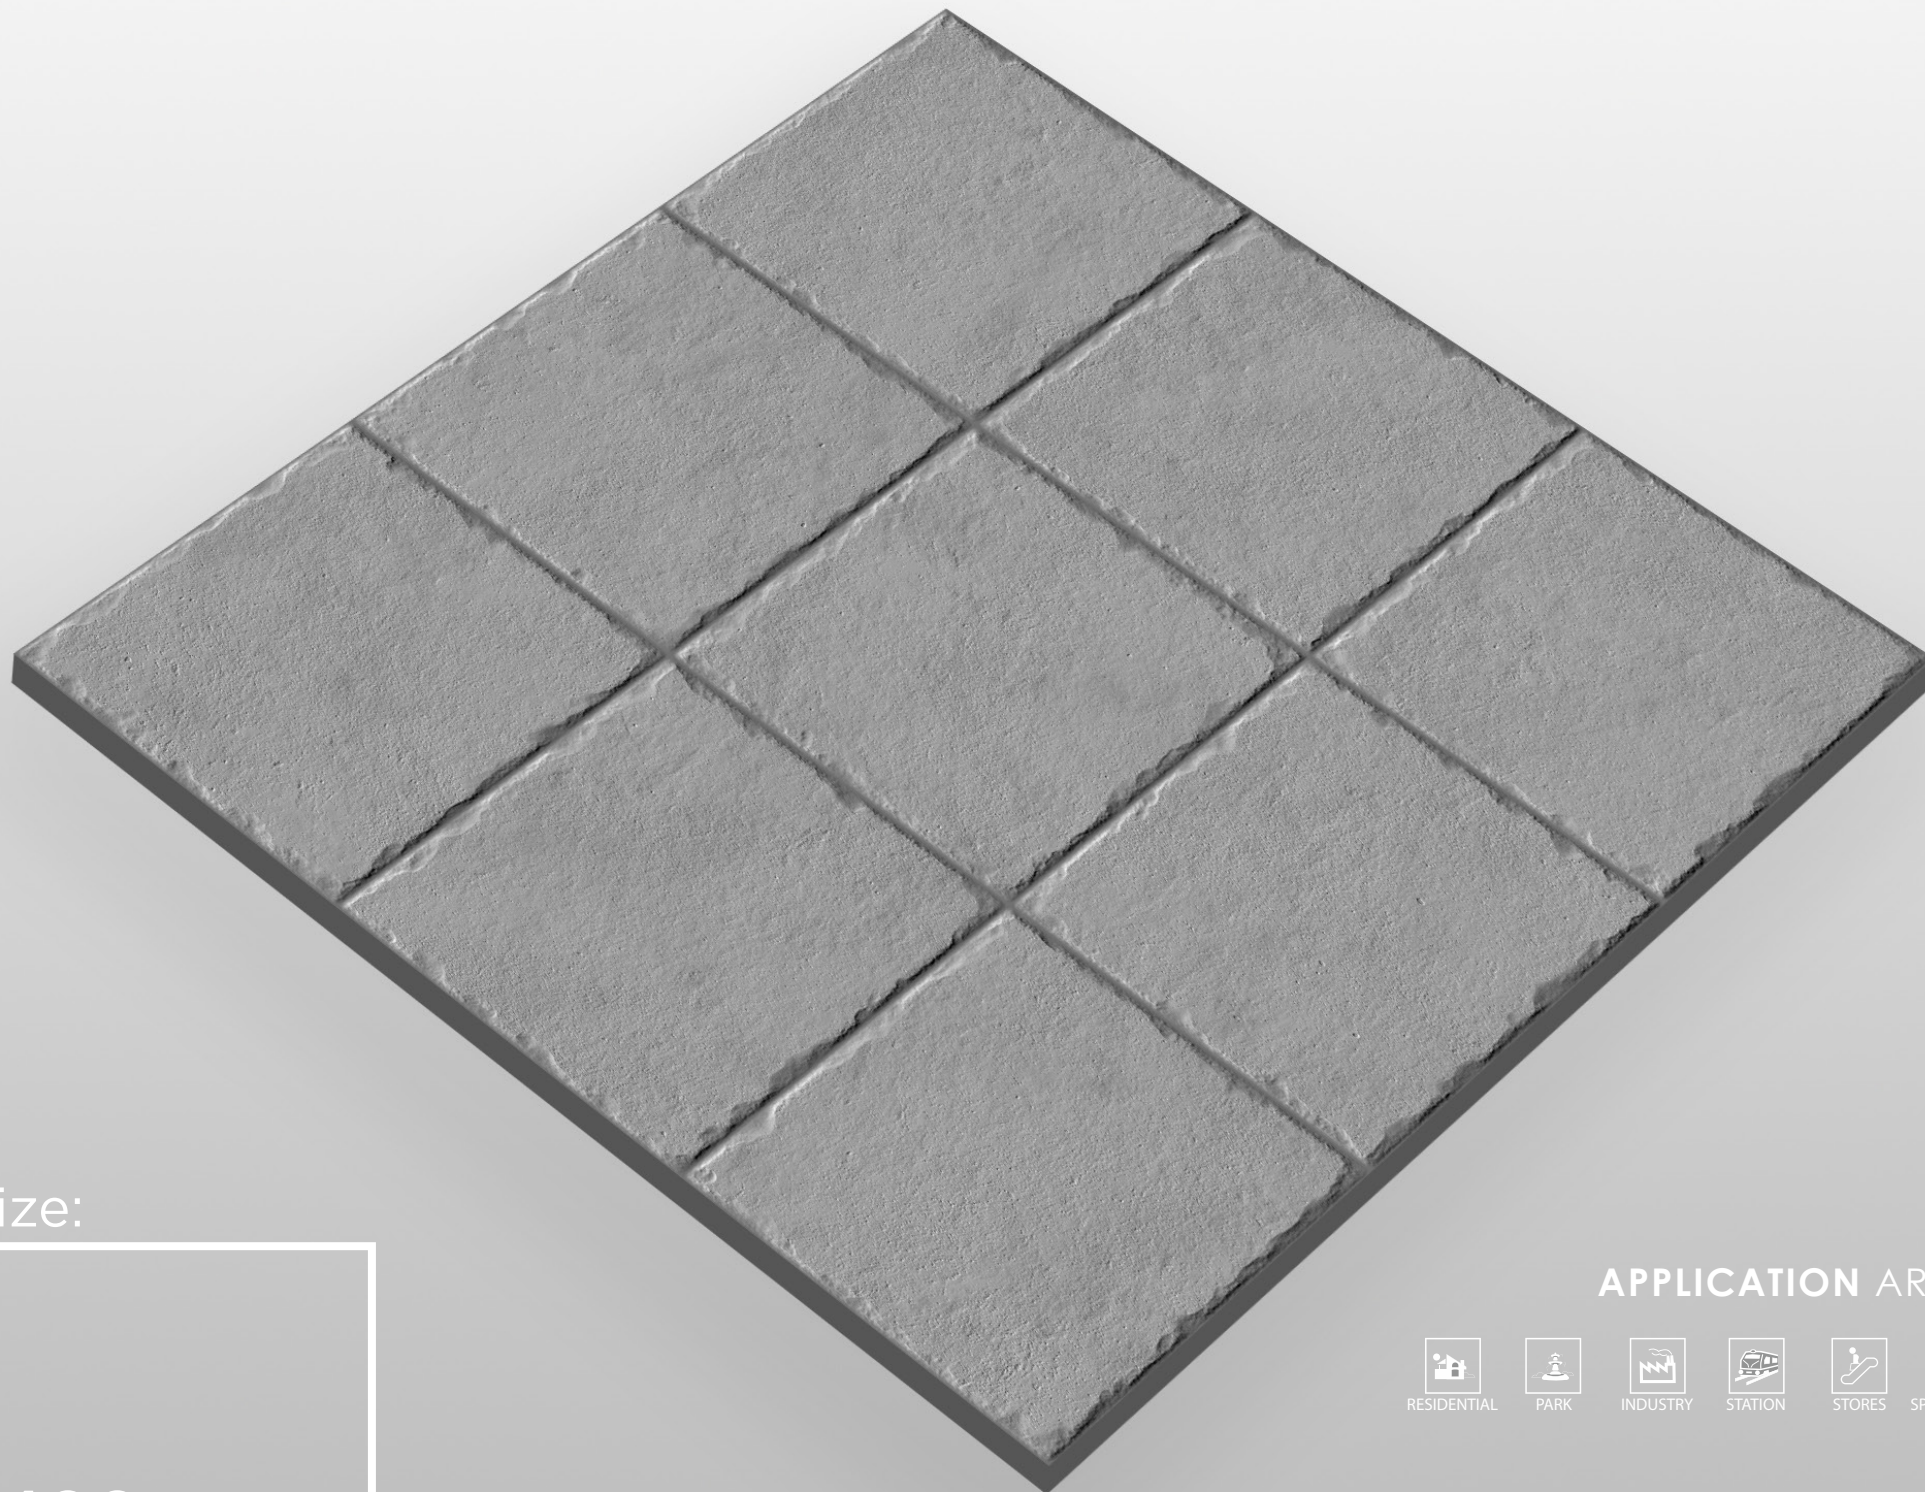

ANTI SLIP

STRENGTH

FLOOR

RANDOM

PUNCH

MATT

Size:

**400x
400mm**