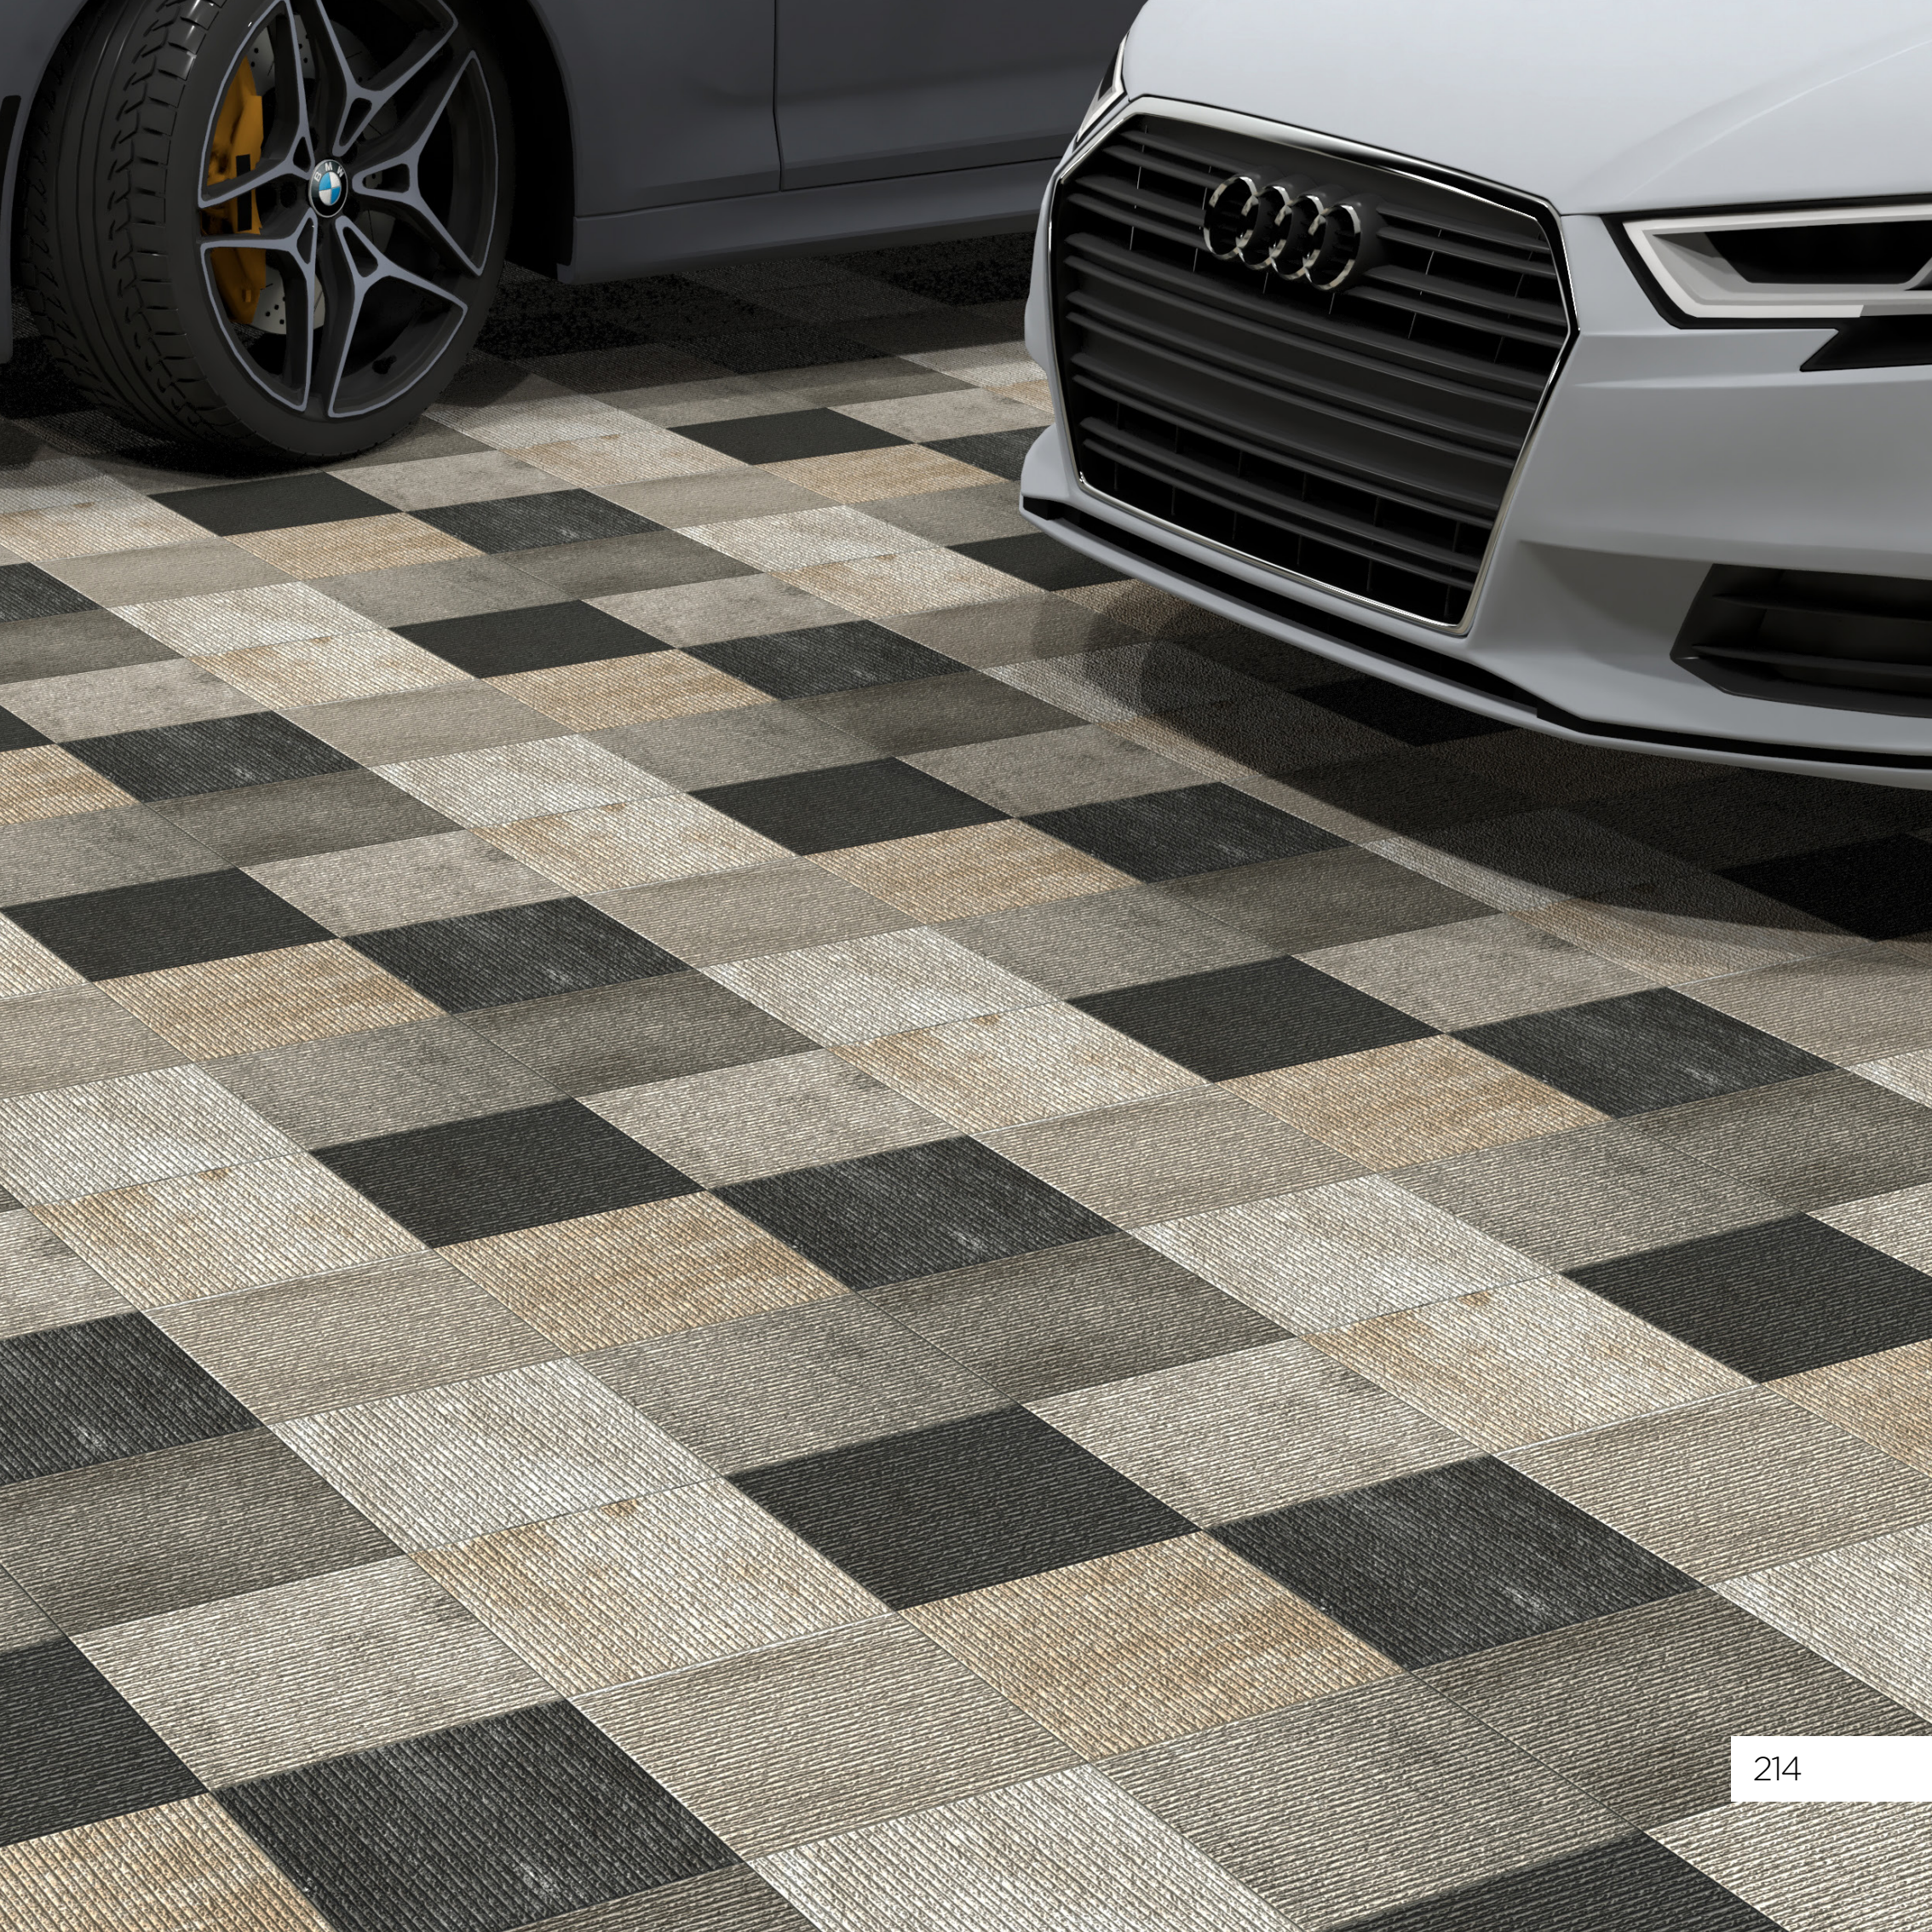

ANTI SLIP

STRENGTH

FLOOR

RANDOM

PUNCH

MATT

Size:

**400x
400mm**