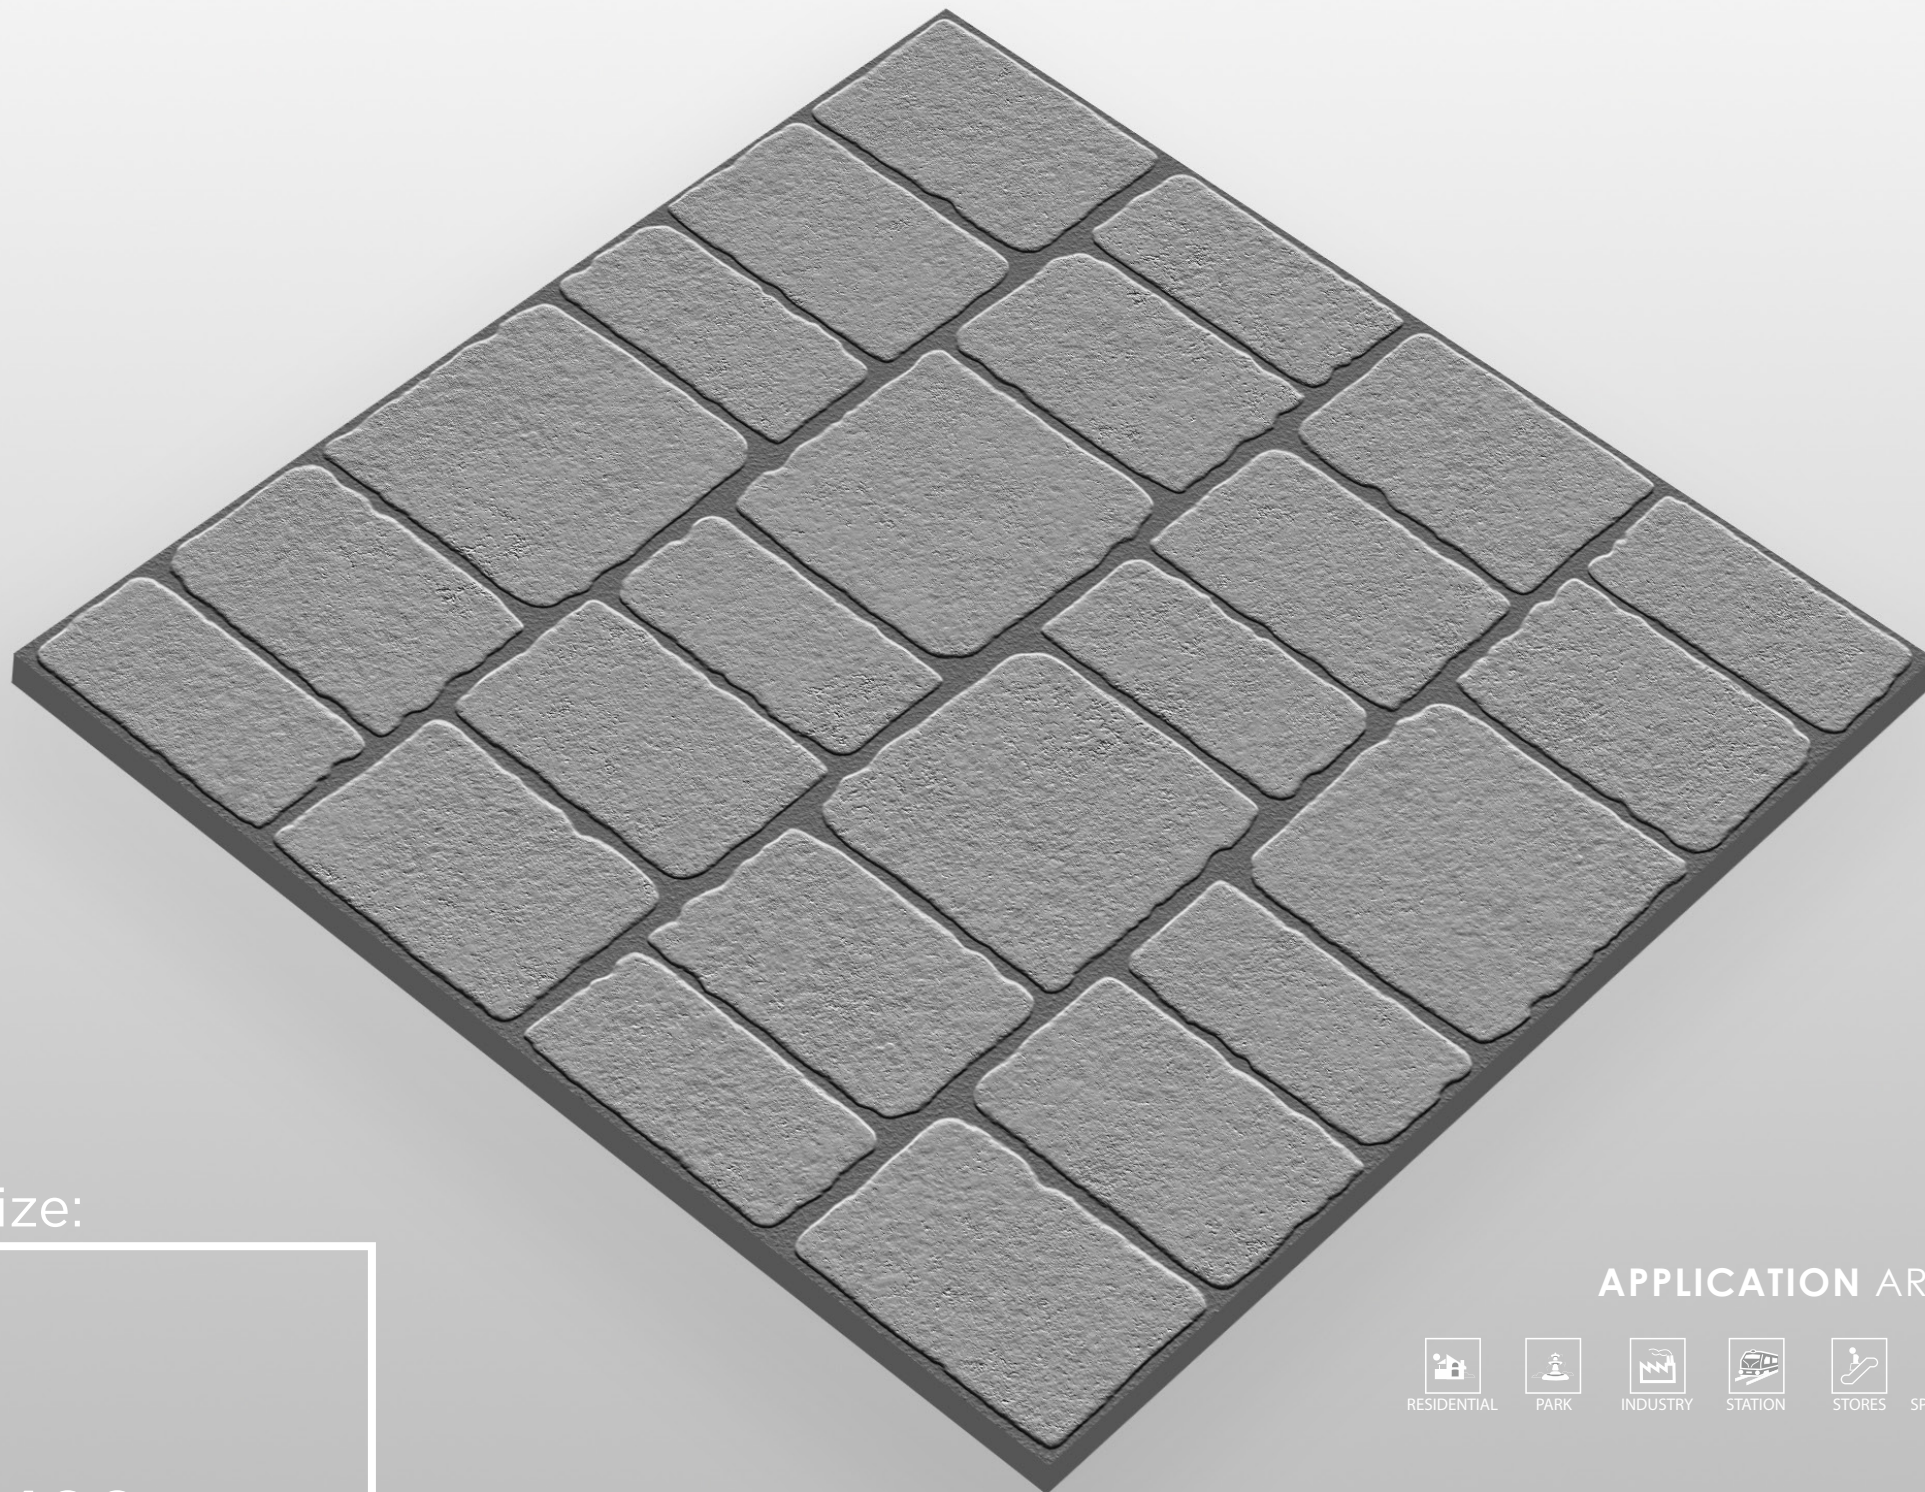

169

400x
400mm

ANTI SLIP

STRENGTH

FLOOR

RANDOM

PUNCH

MATT