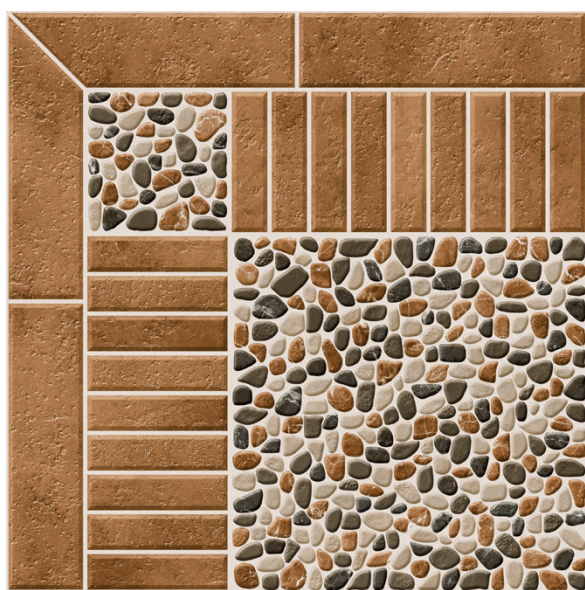

**400x
400mm**

APPLICATION AREA

TECHNICAL DETAILS

PUNCH SERIES
OUTDOOR PARKING TILES

199

203

400x
400mm

Size: