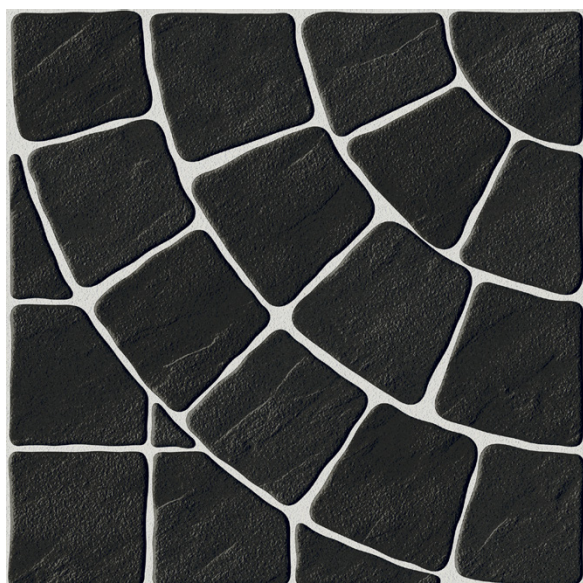

PUNCH SERIES
OUTDOOR PARKING TILES

262

400x
400mm

ANTI SLIP

STRENGTH

FLOOR

RANDOM

PUNCH

MATT