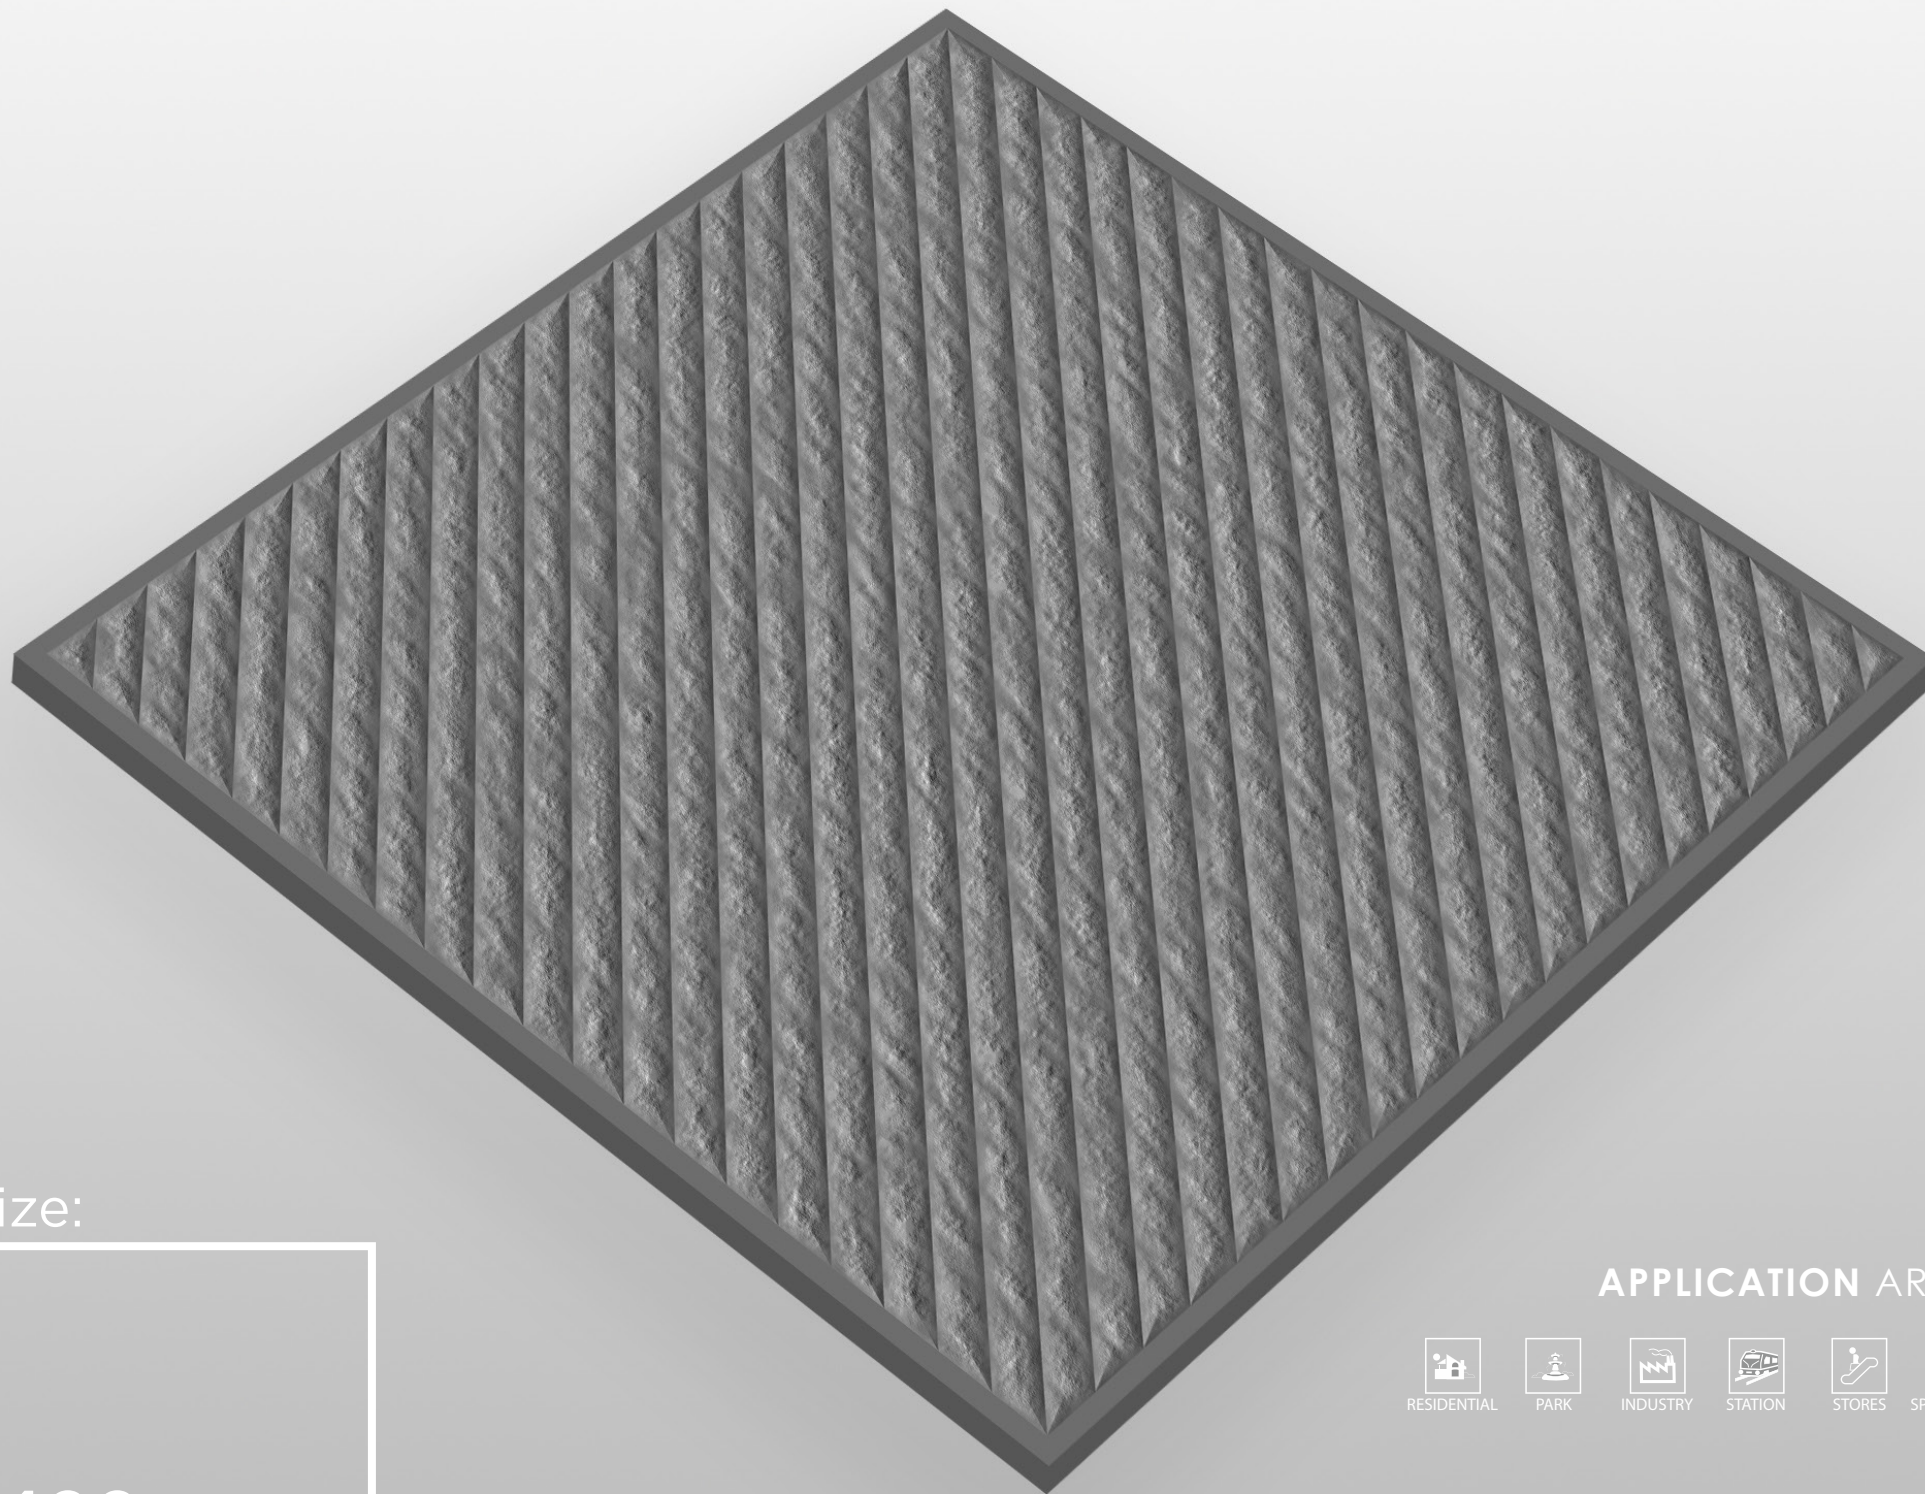

APPLICATION AREA

TECHNICAL DETAILS

PUNCH SERIES
OUTDOOR PARKING TILES

217

220

221

400x
400mm

Size: