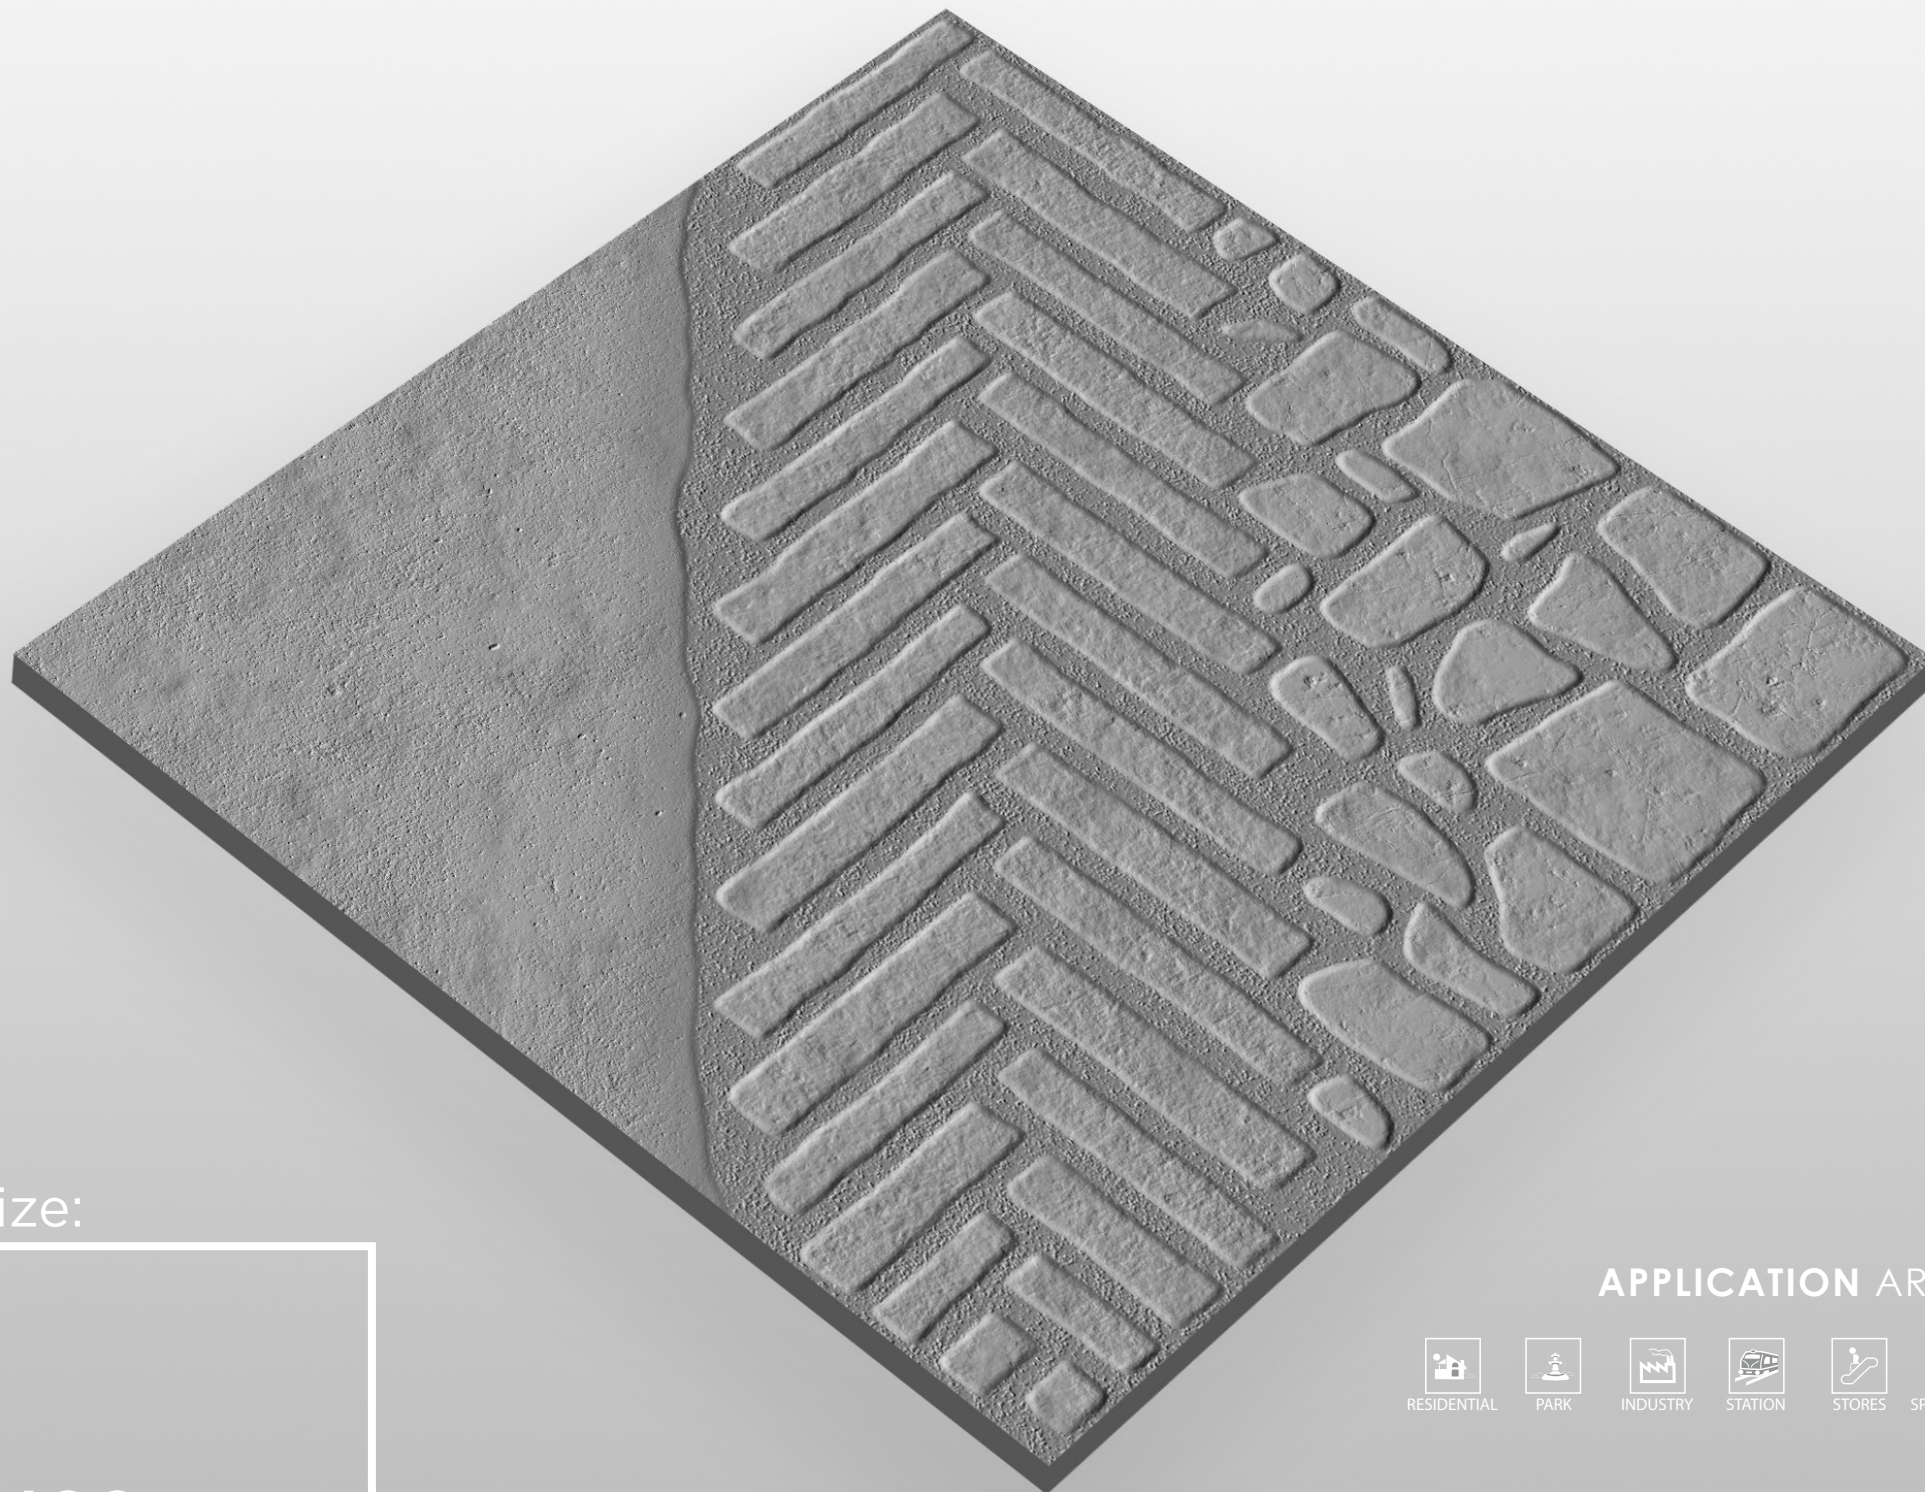

Size:

400x
400mm

APPLICATION AREA

TECHNICAL DETAILS