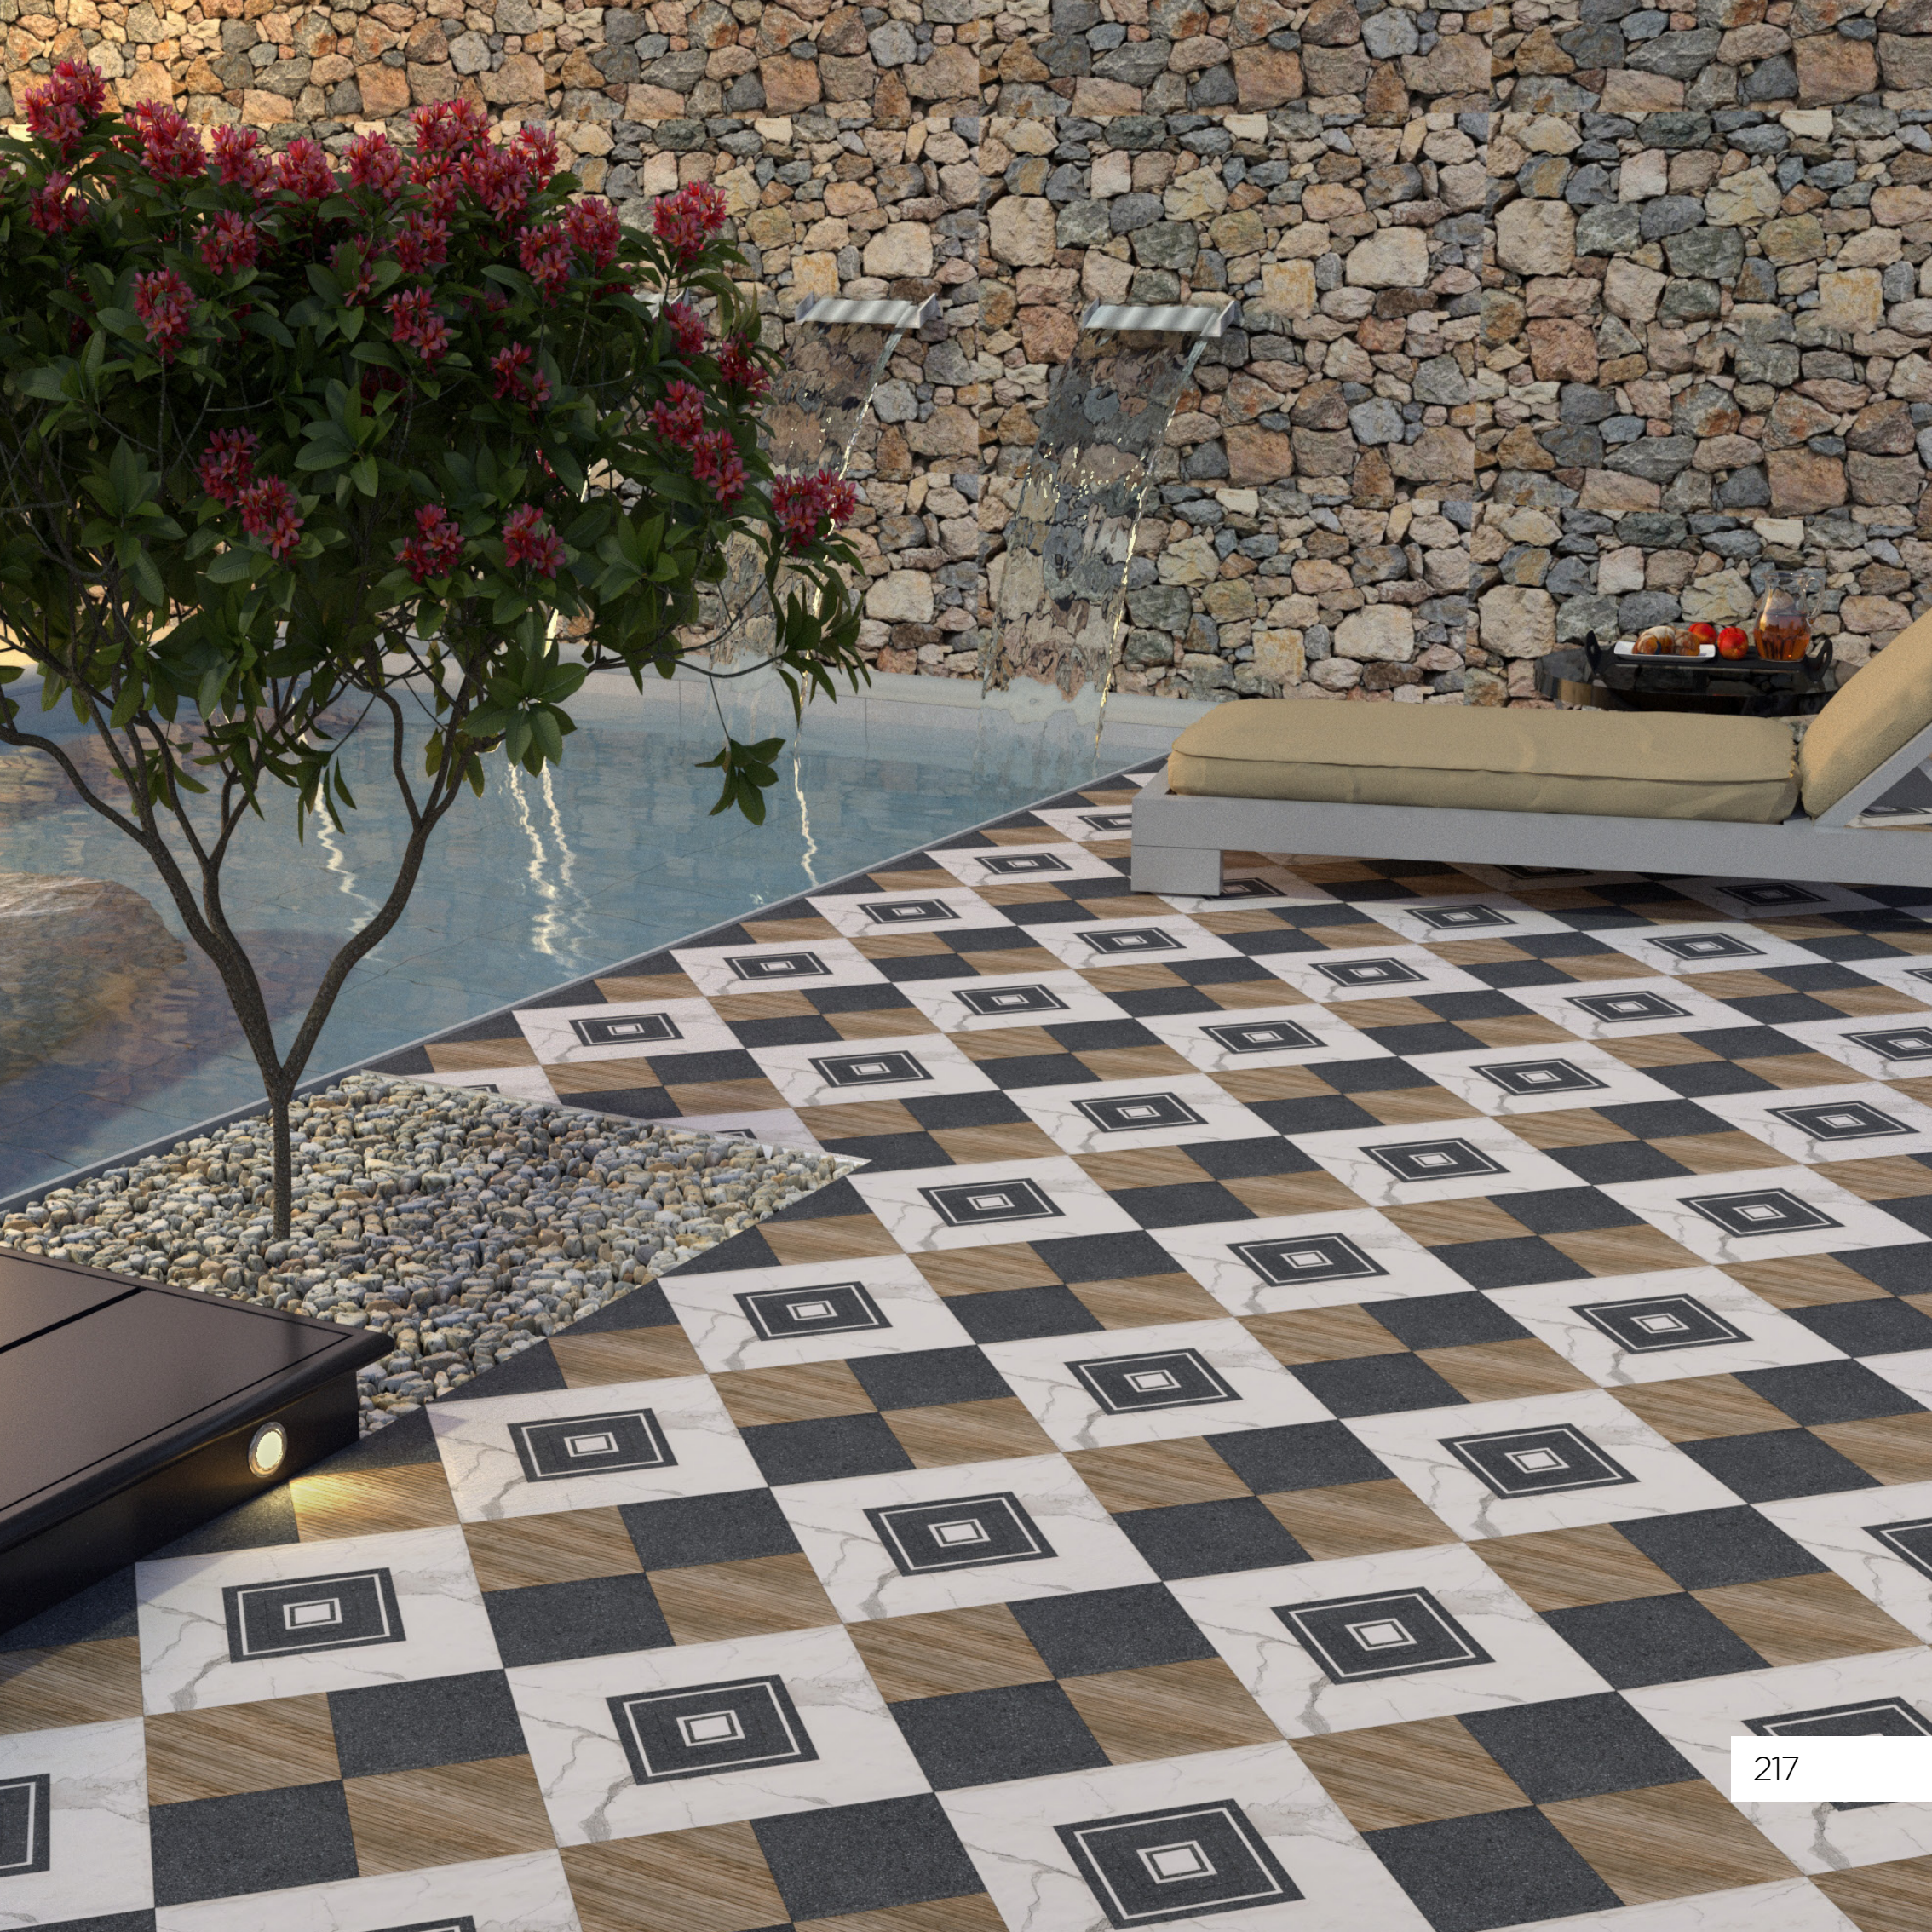

APPLICATION AREA

TECHNICAL DETAILS

PUNCH SERIES
OUTDOOR PARKING TILES

217

220

221

400x
400mm

Size: