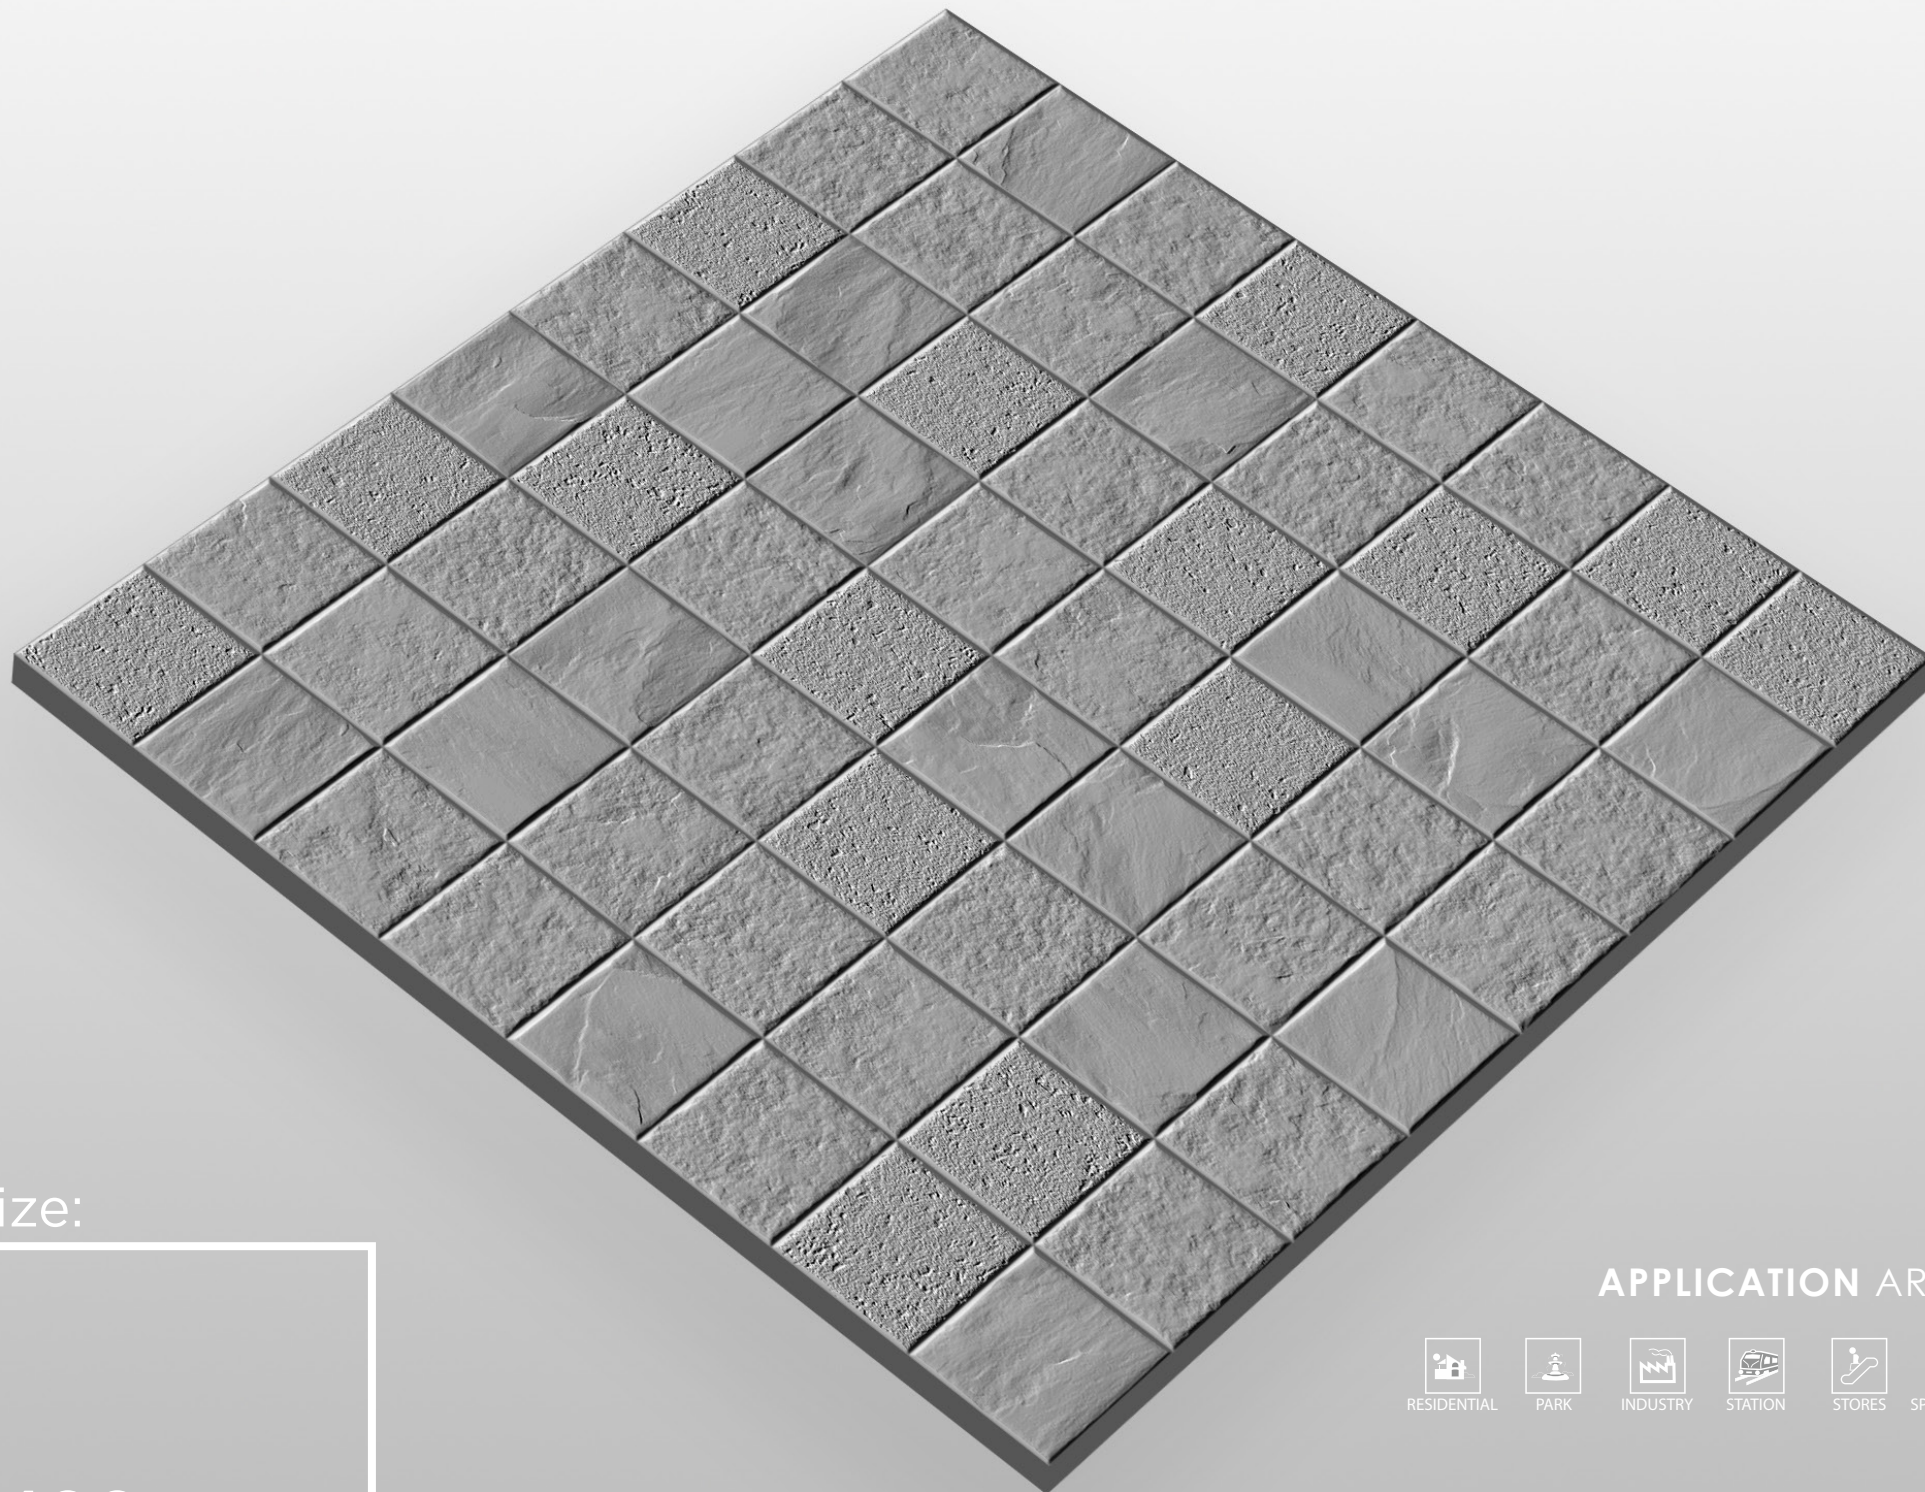

ANTI SLIP

STRENGTH

FLOOR

RANDOM

PUNCH

MATT

Size:

**400x
400mm**