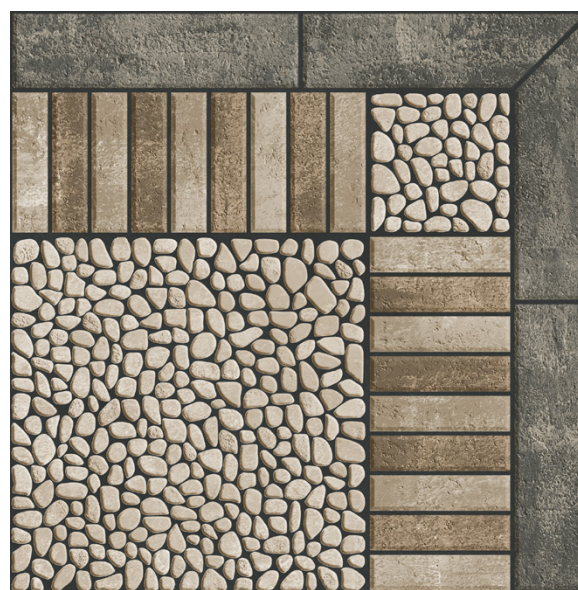

**400x
400mm**

APPLICATION AREA

TECHNICAL DETAILS

PUNCH SERIES
OUTDOOR PARKING TILES

199

203

400x
400mm

Size: