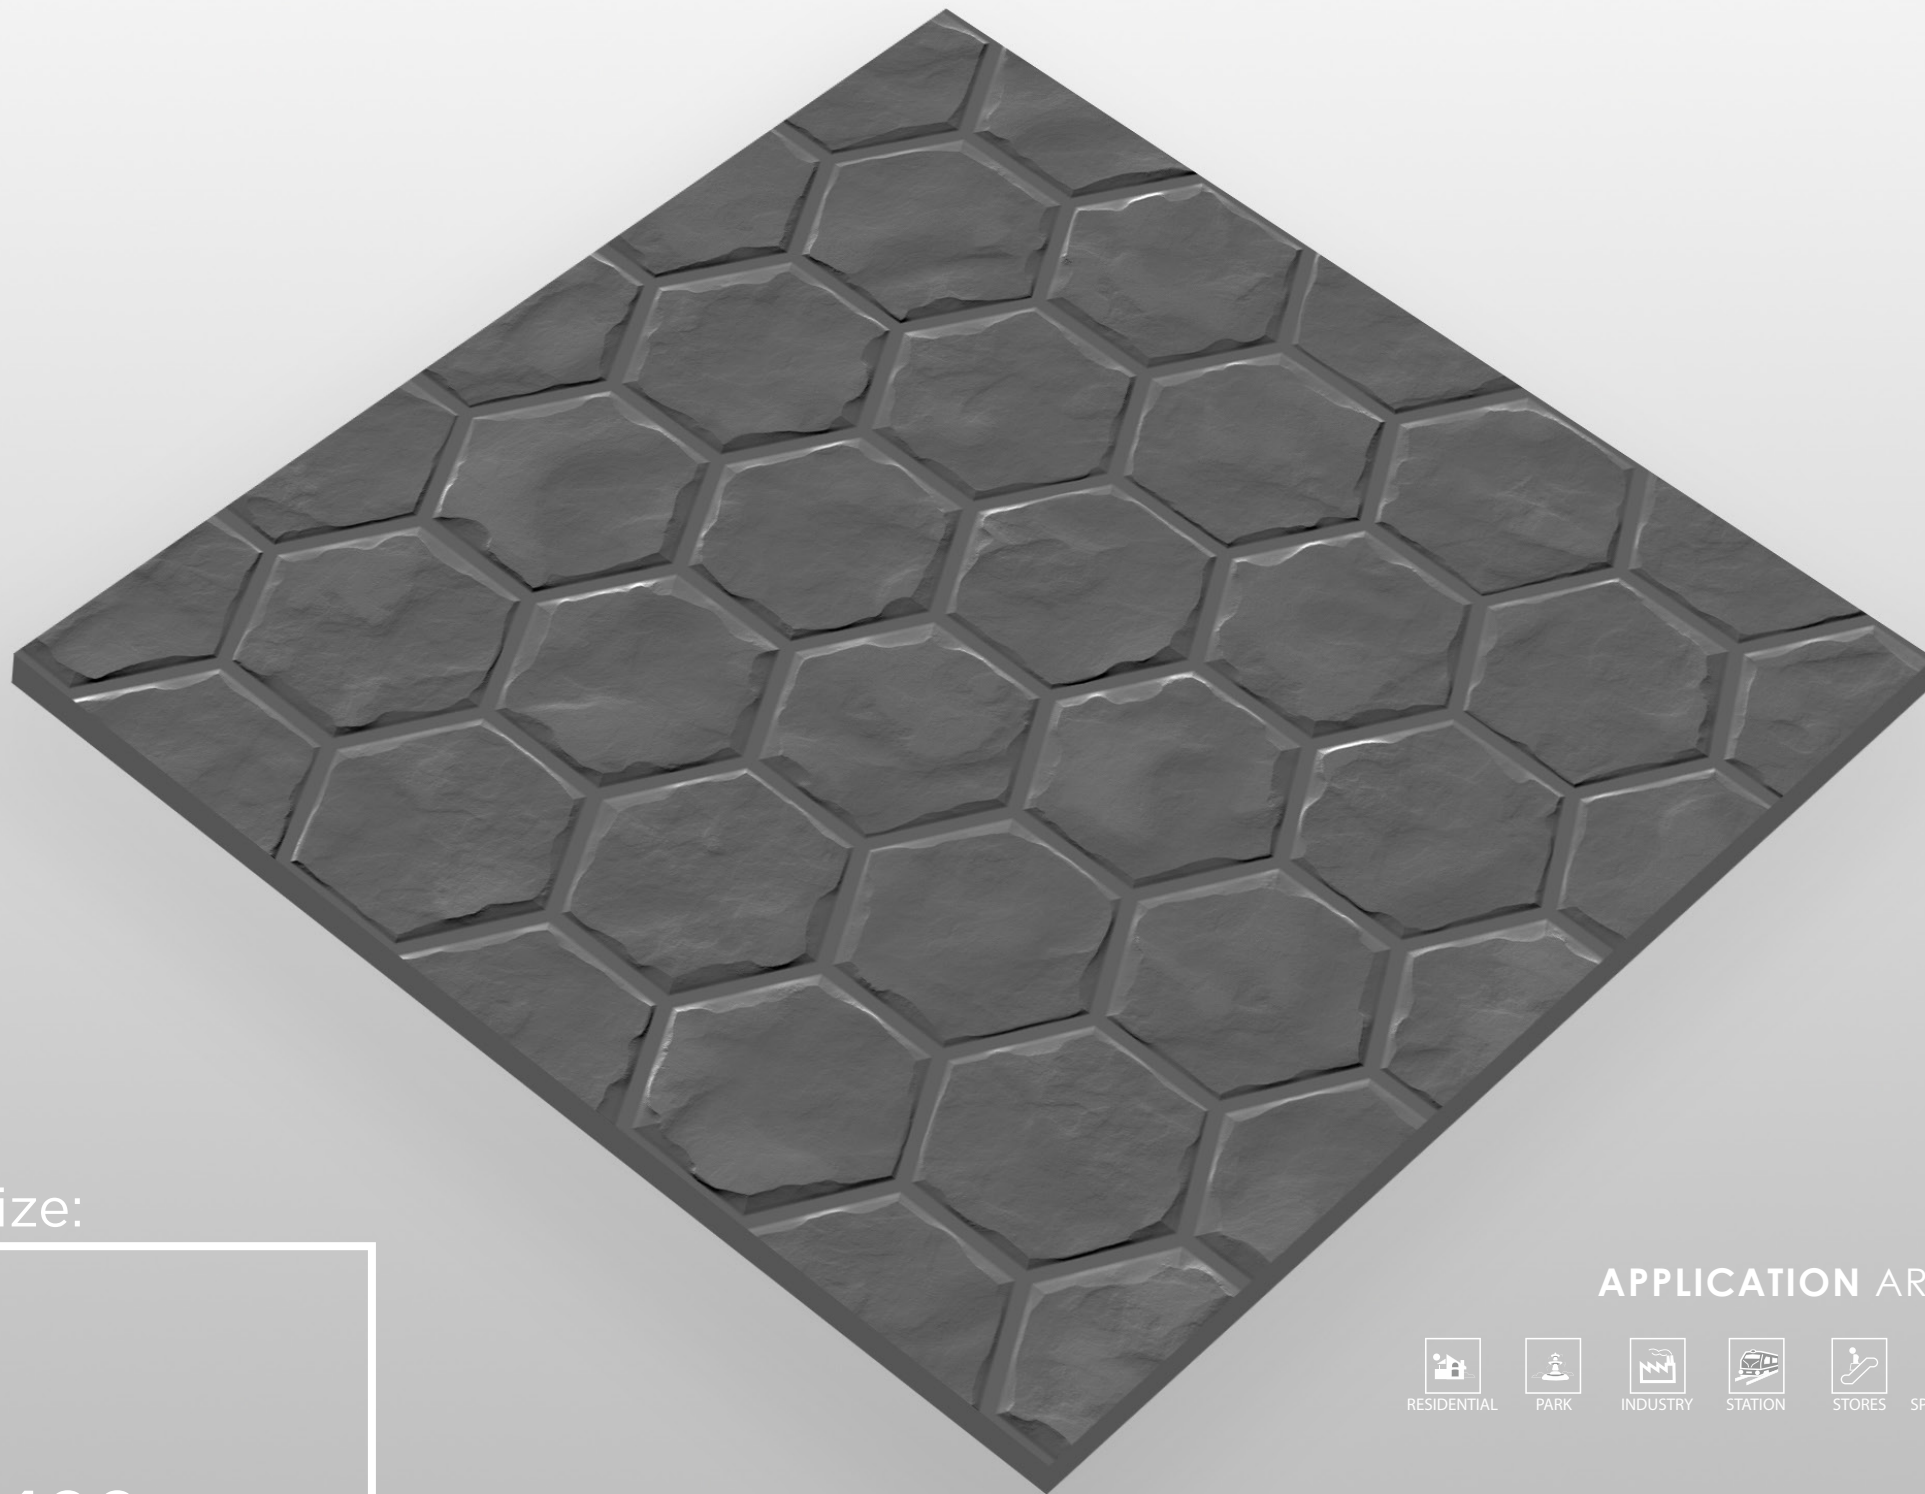

Size:

**400x
400mm**

APPLICATION AREA

TECHNICAL DETAILS