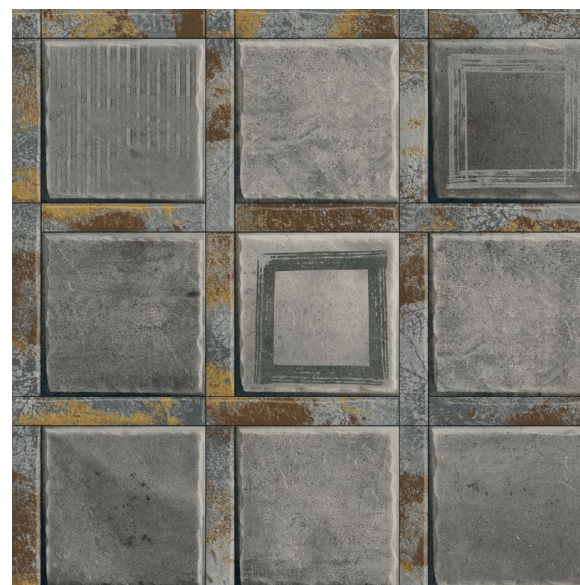

7205

400x
400mm