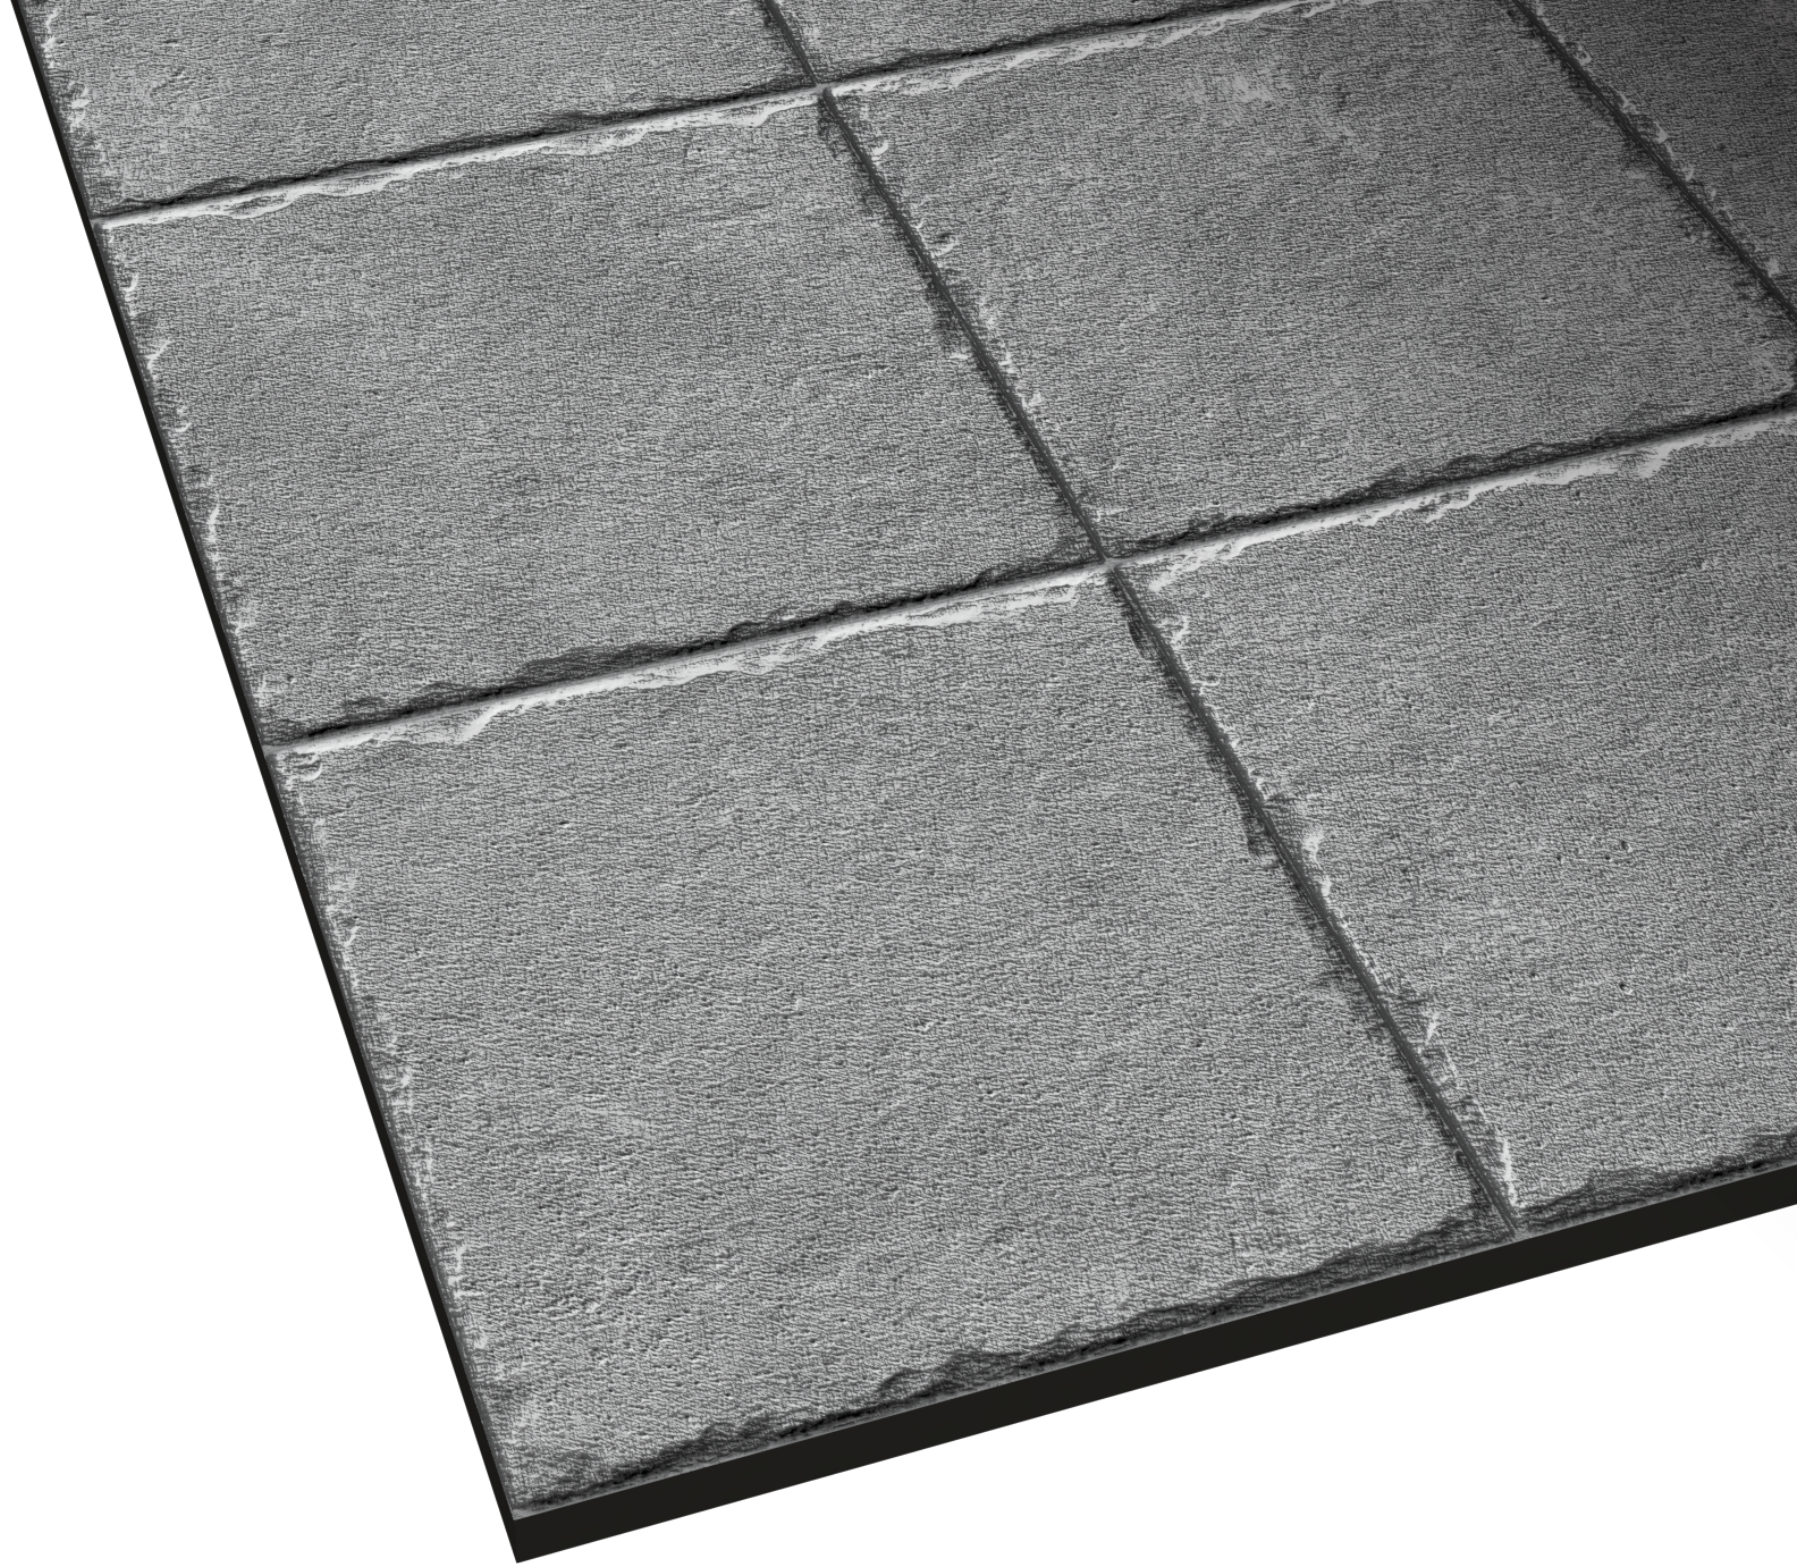

*Crafting new
perspective*