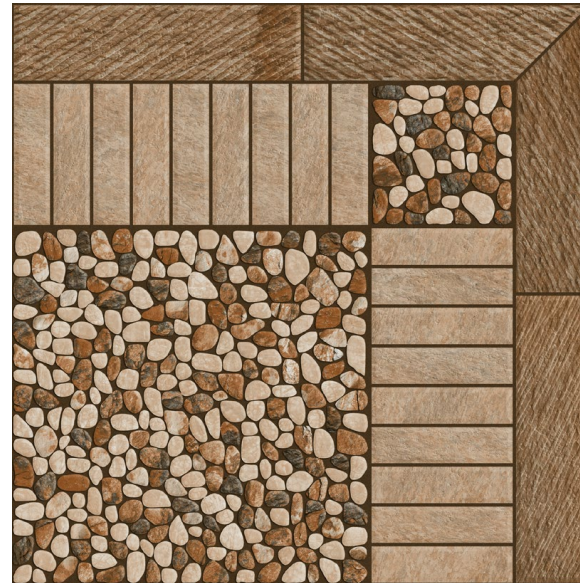

MATT

7234

*Marvelously and nely
put together*

PUNCH SERIES

OUTDOOR PARKING TILES

7237

7239

7244

*Entirely unmatched
standards of beauty*

7245

PUNCH SERIES

OUTDOOR PARKING TILES

7245

7460

7461

400x
400mm