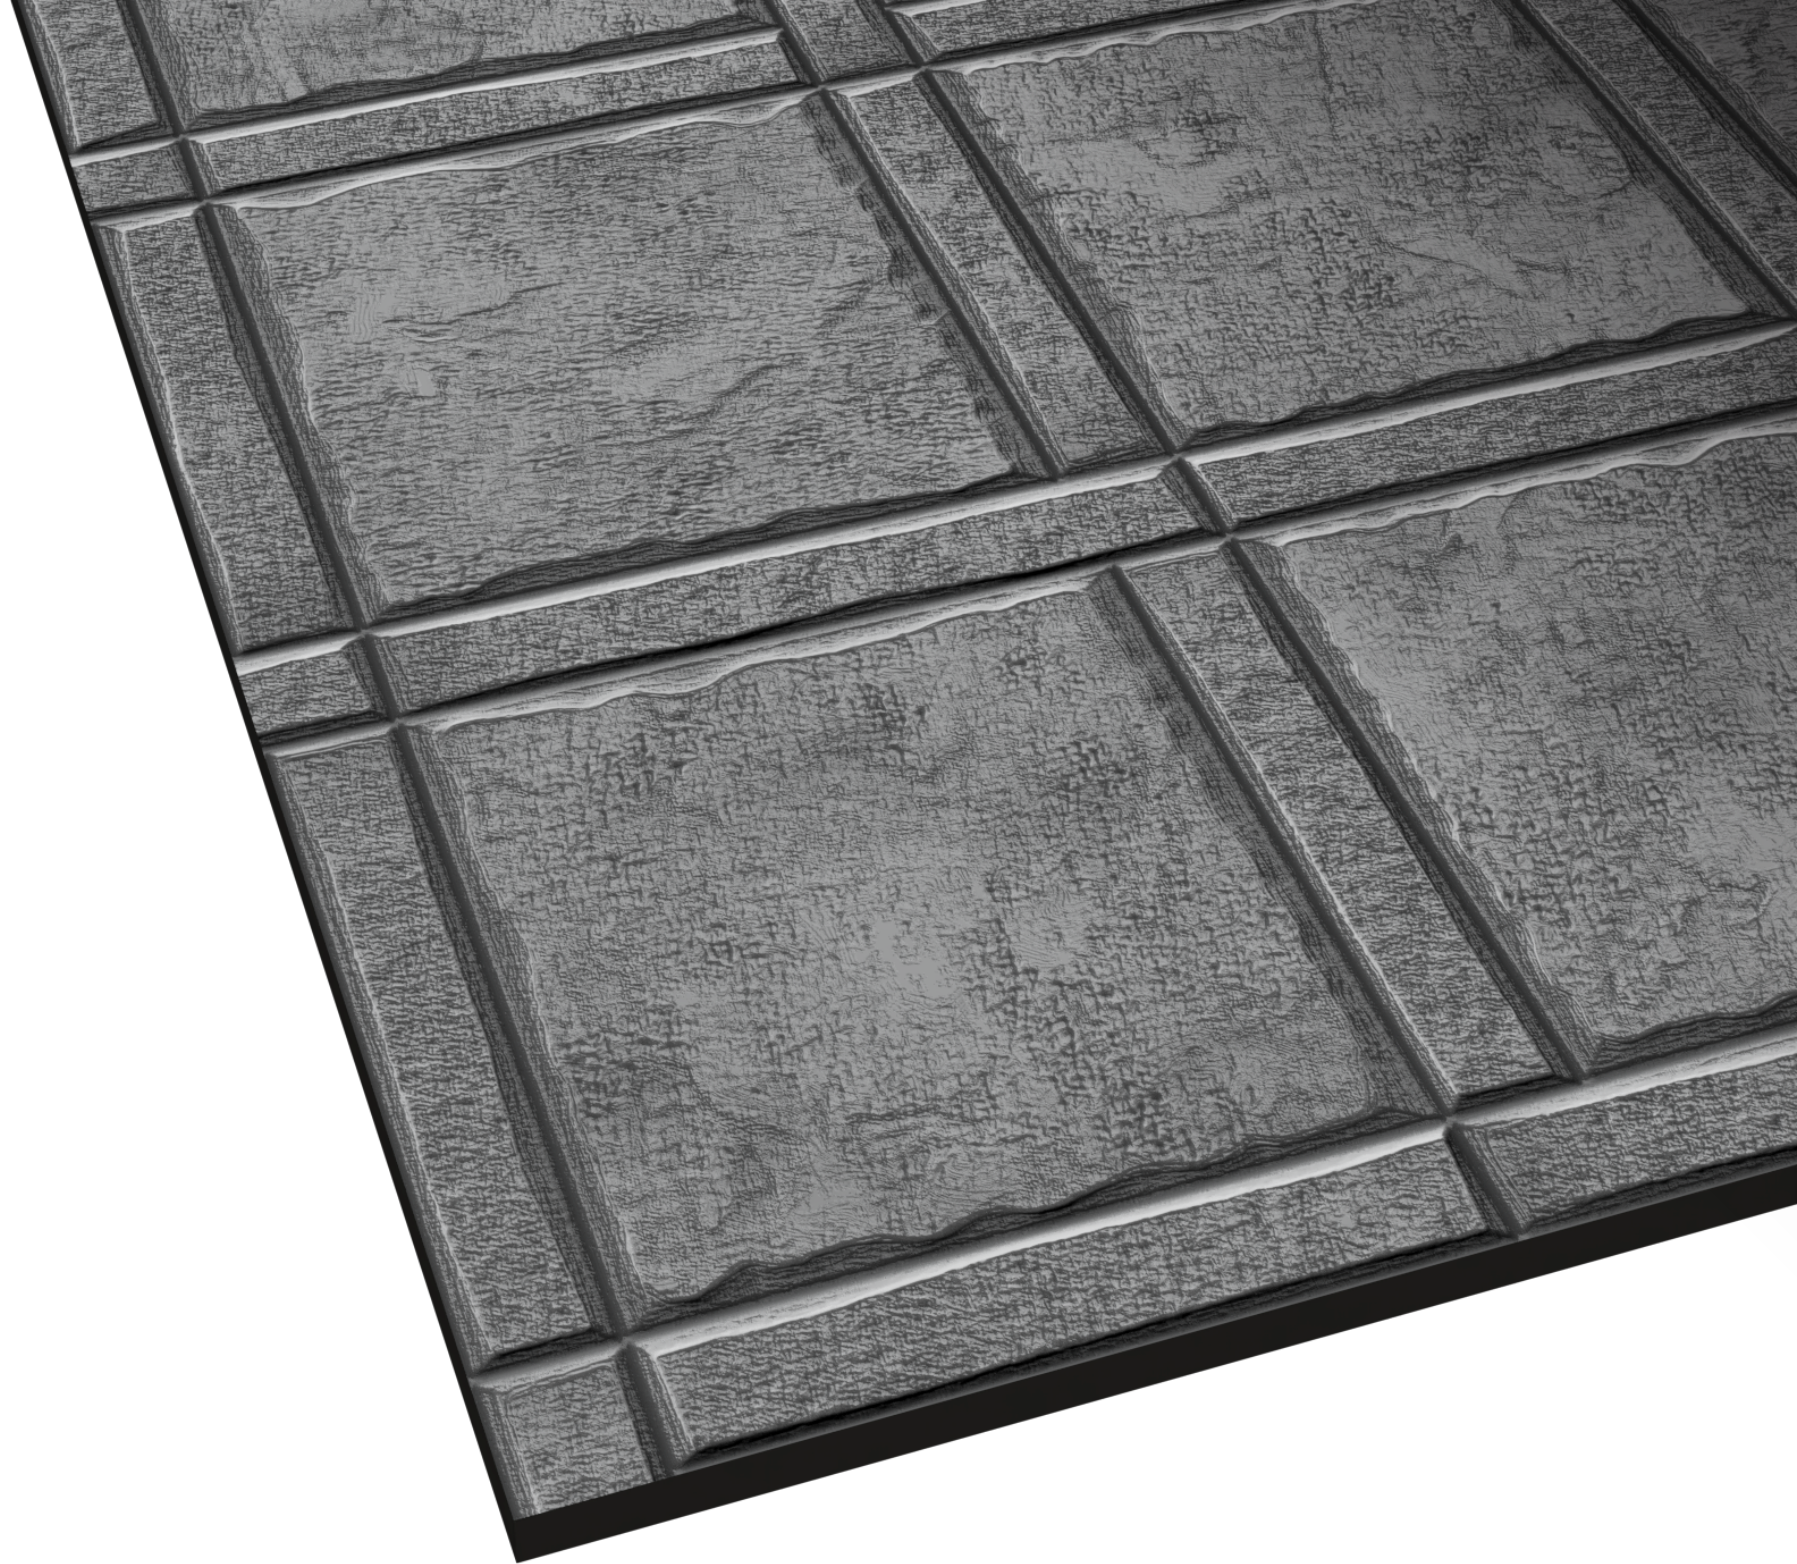

*Add perennial fascination
to your space.*