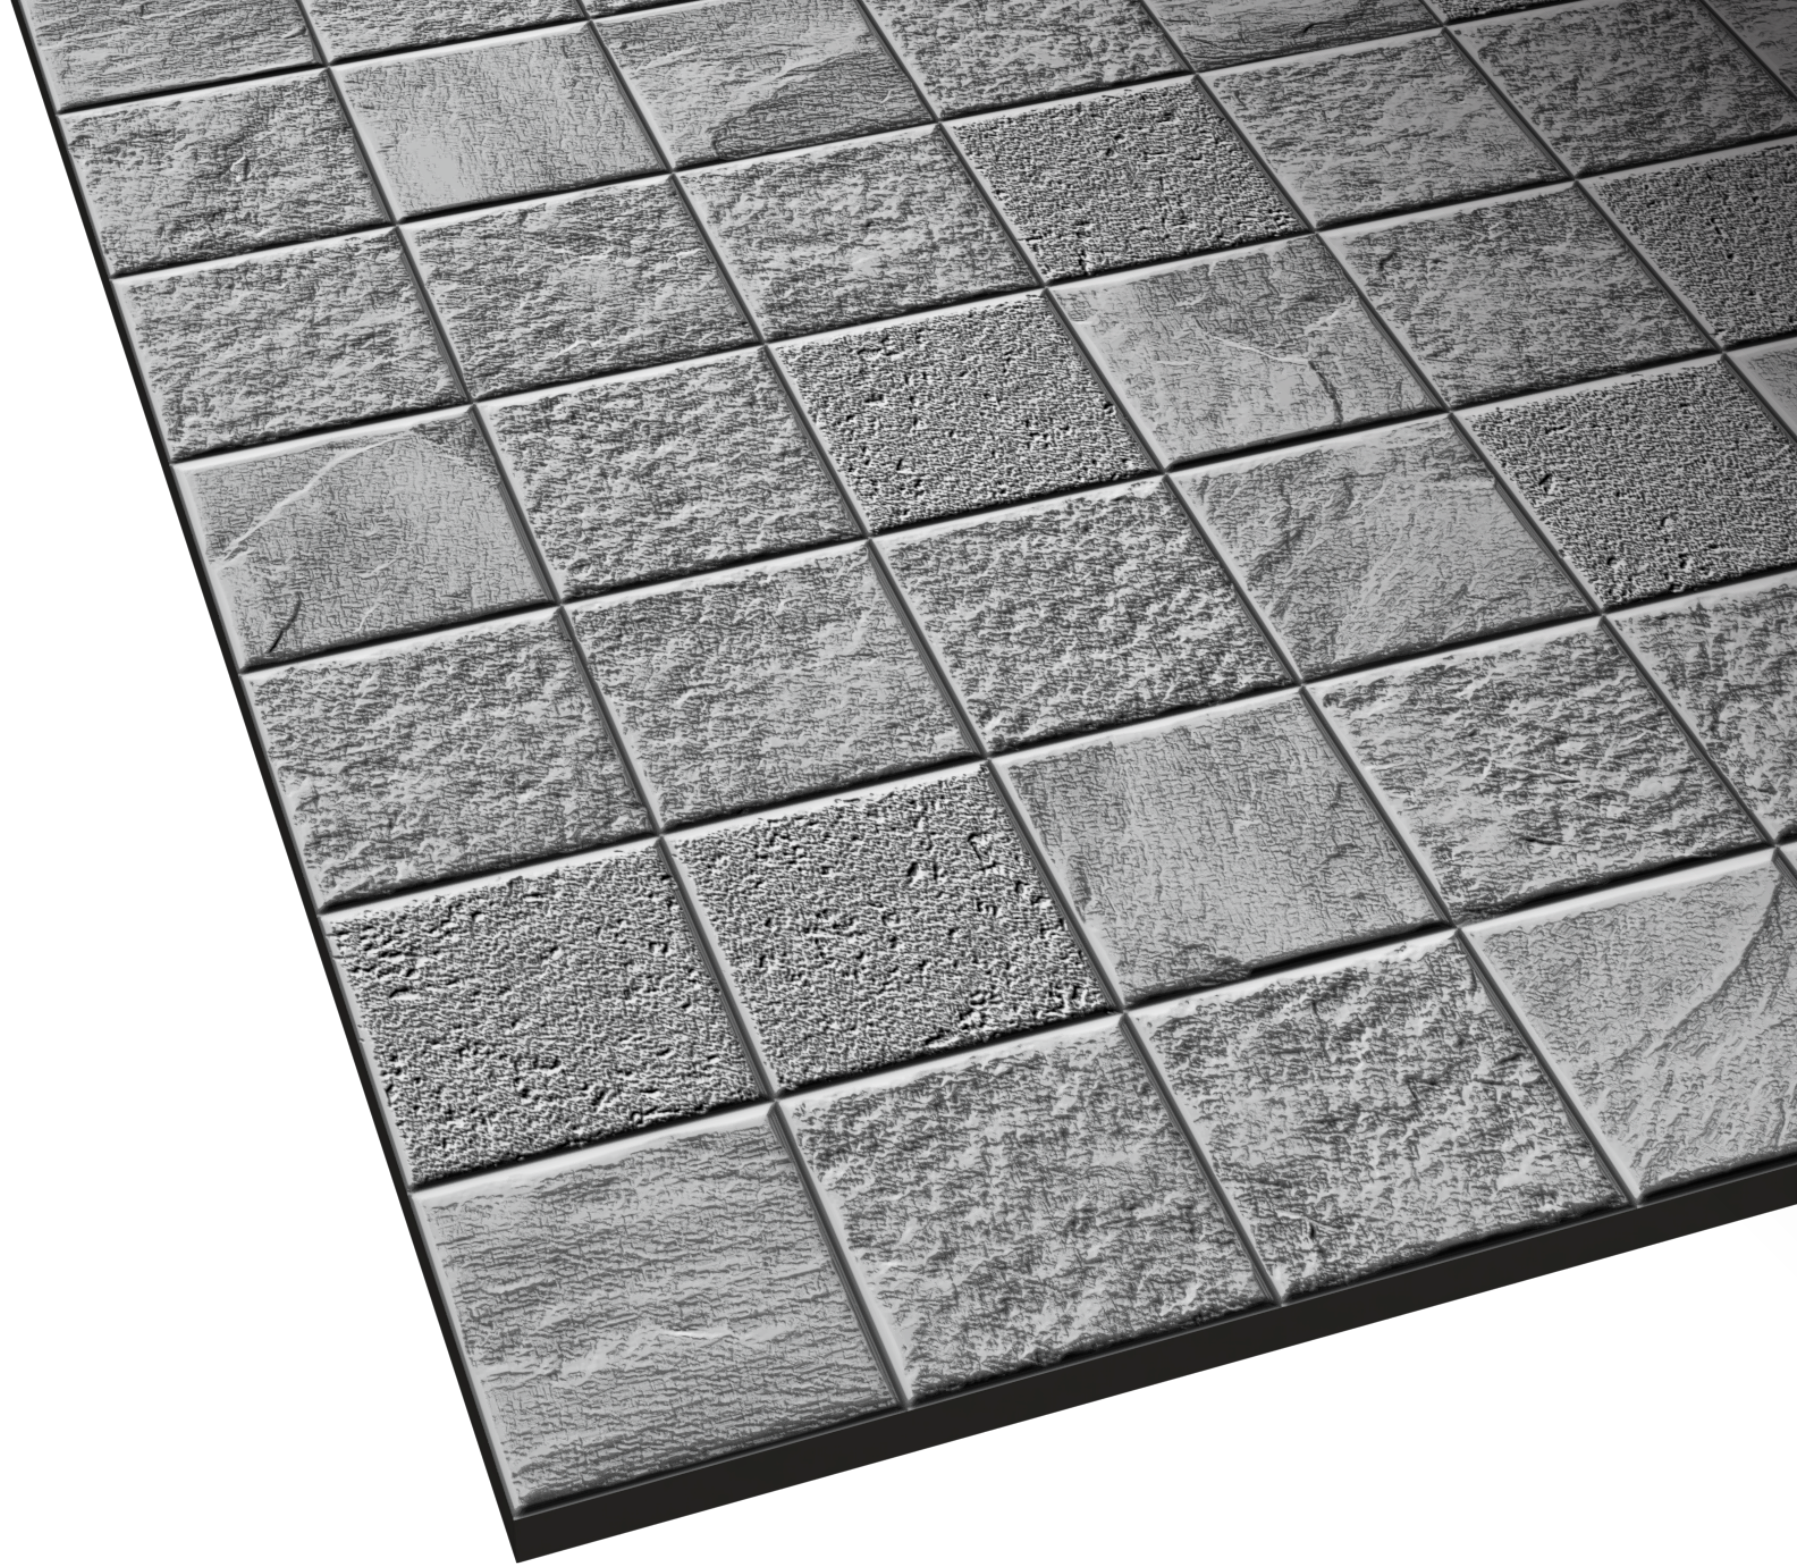

*Marvelously and nely
put together*