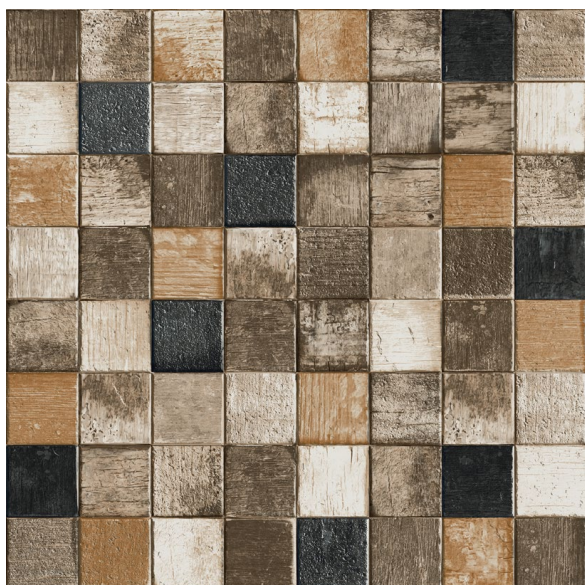

PUNCH SERIES
OUTDOOR PARKING TILES

7222

400x
400mm

ANTI SLIP

STRENGTH

FLOOR

RANDOM

PLAIN

MATT