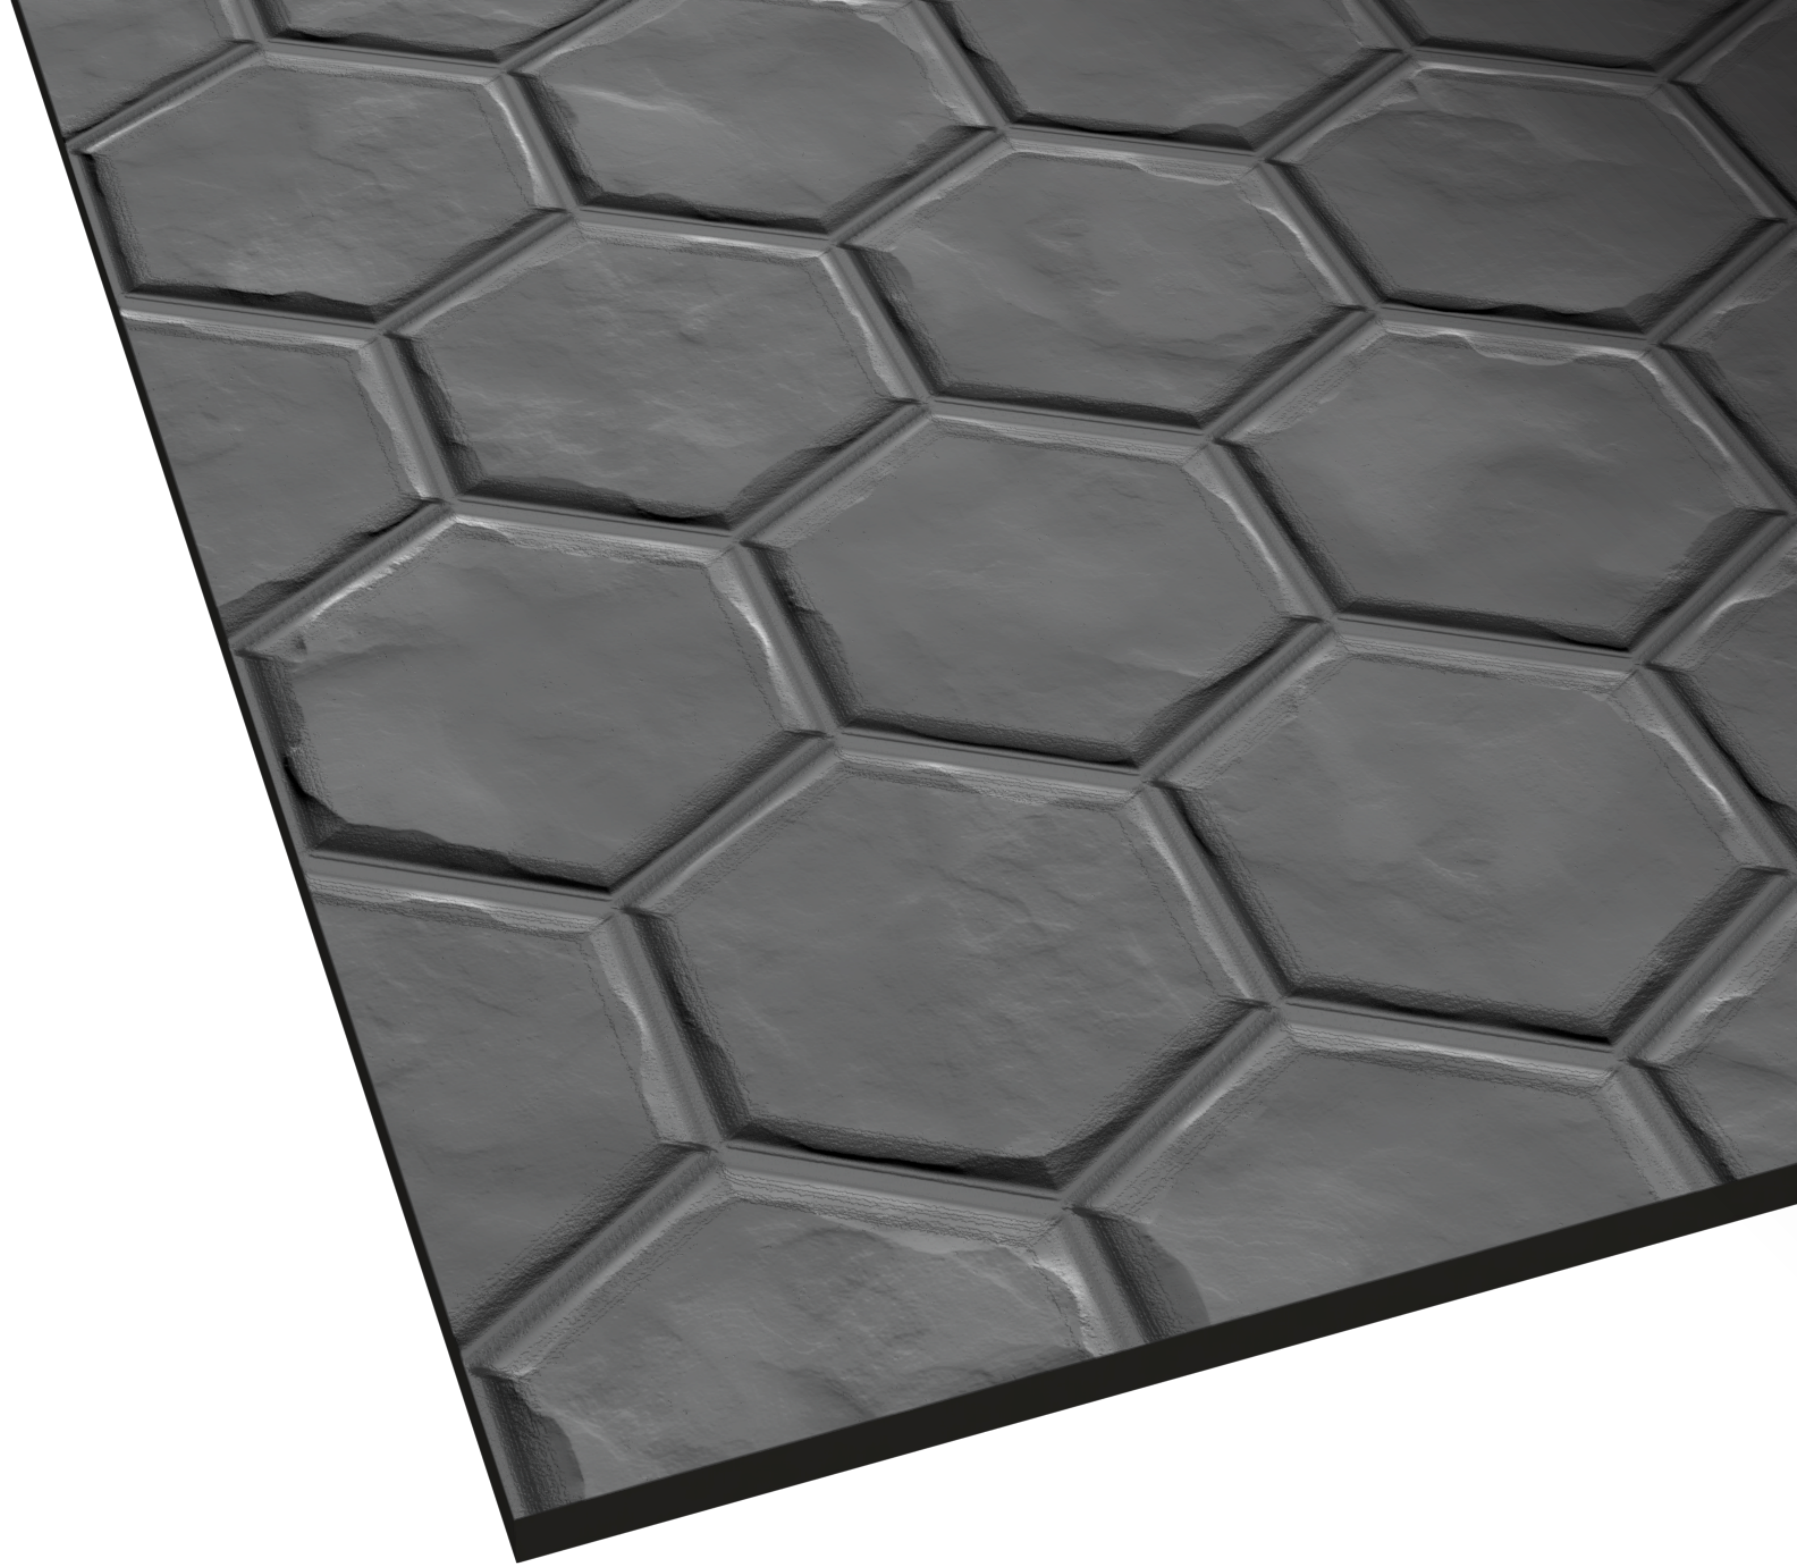

*Marvelously and nely
put together*