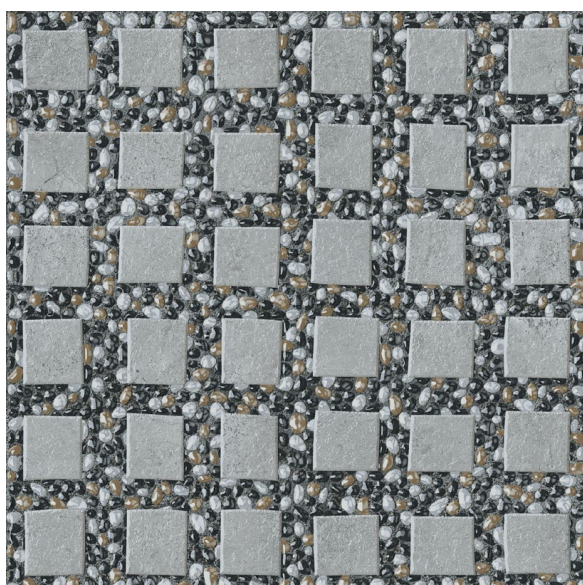

STRENGTH

FLOOR

RANDOM

PLAIN

MATT

*Add perennial fascination
to your space*

PUNCH SERIES

OUTDOOR PARKING TILES