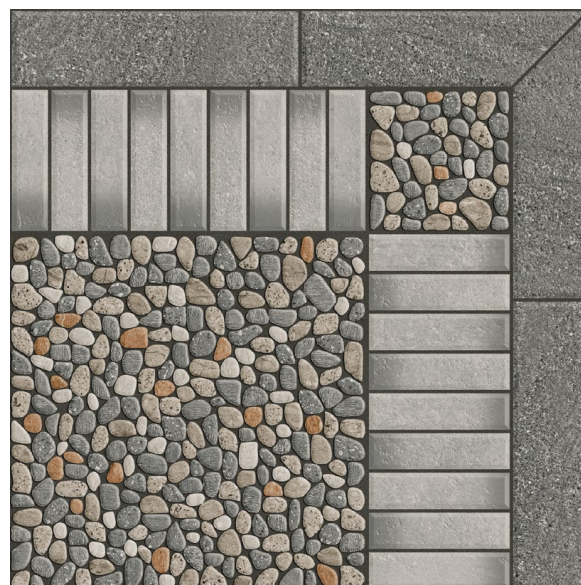

MATT

7234

*Marvelously and nely
put together*

PUNCH SERIES

OUTDOOR PARKING TILES

7237

7239

7244

*Entirely unmatched
standards of beauty*

7245

PUNCH SERIES

OUTDOOR PARKING TILES

7245

7460

7461

400x
400mm