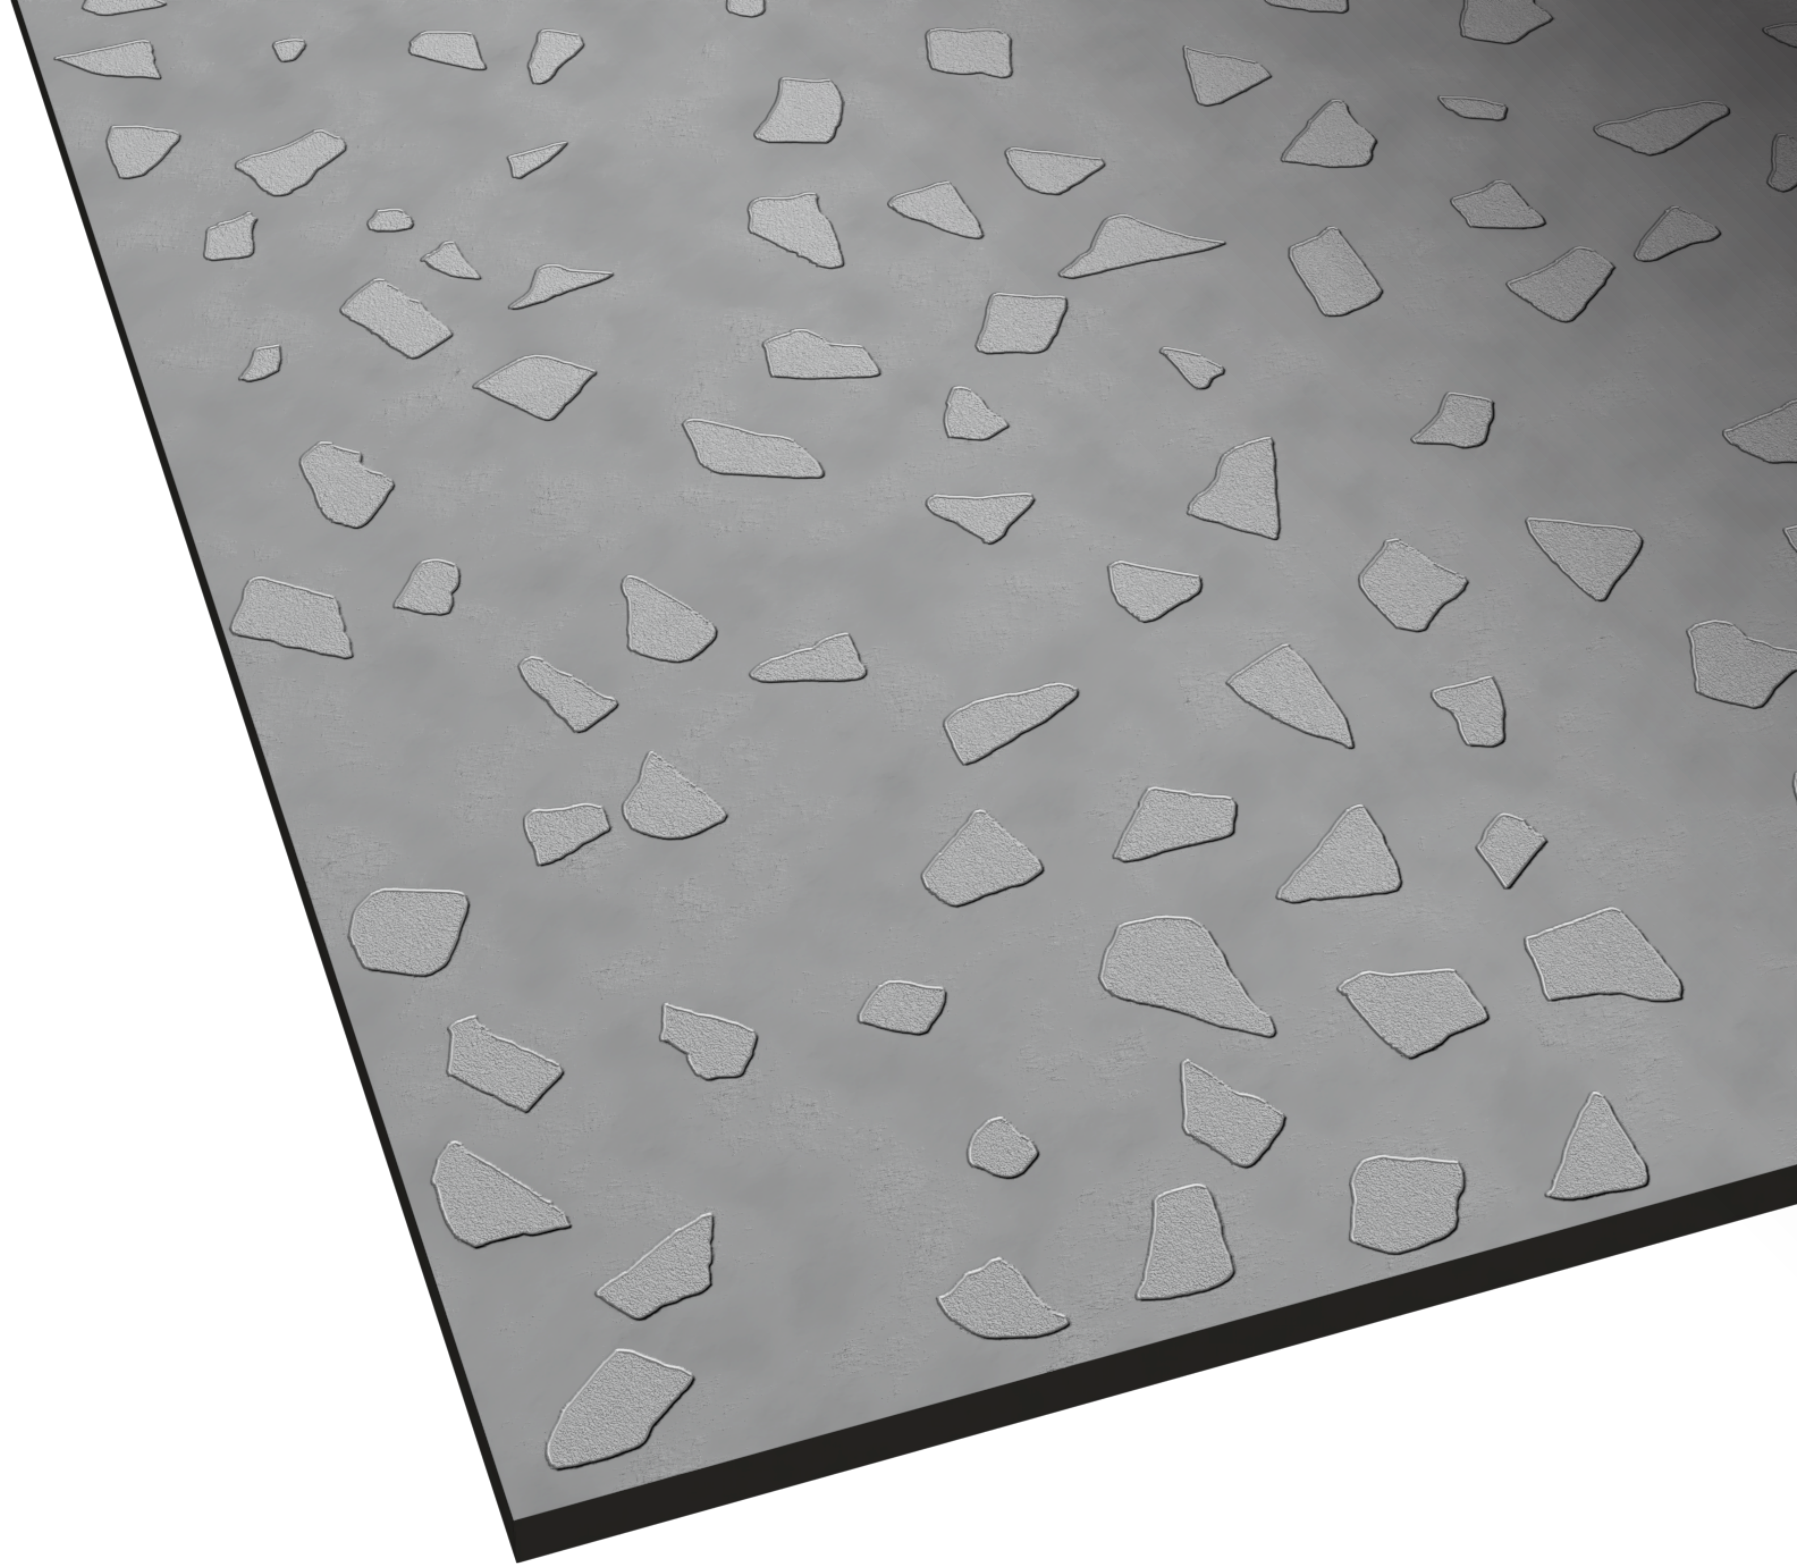

*Infused with passion
for design*