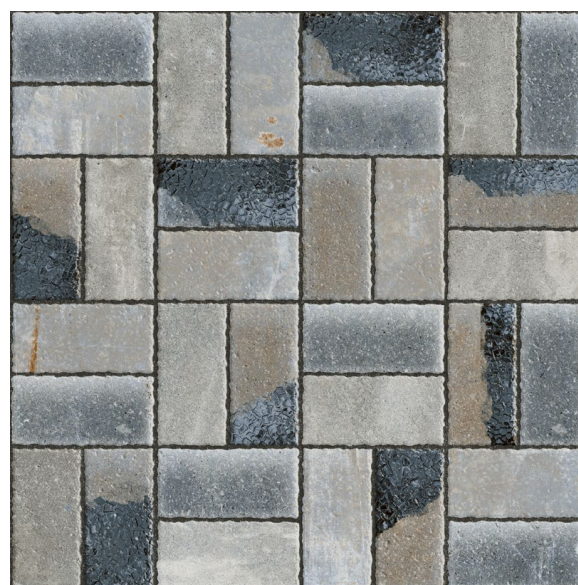

7177

400x
400mm

ANTI SLIP

STRENGTH

FLOOR

RANDOM

PLAIN

MATT