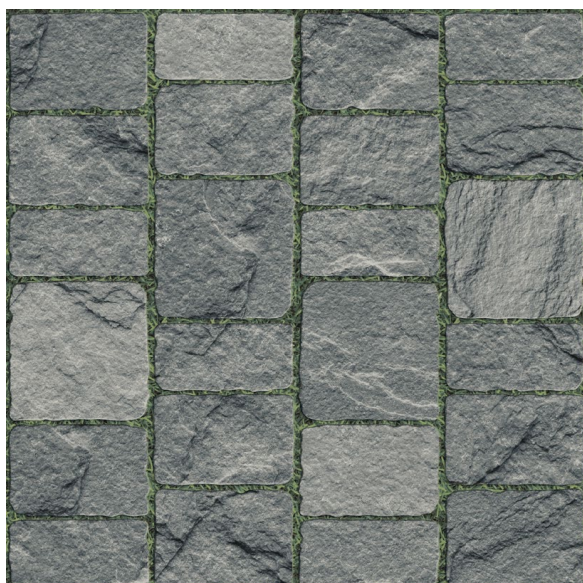

PUNCH SERIES

OUTDOOR PARKING TILES

7227

7228

7230

7232

400x
400mm

ANTI SLIP