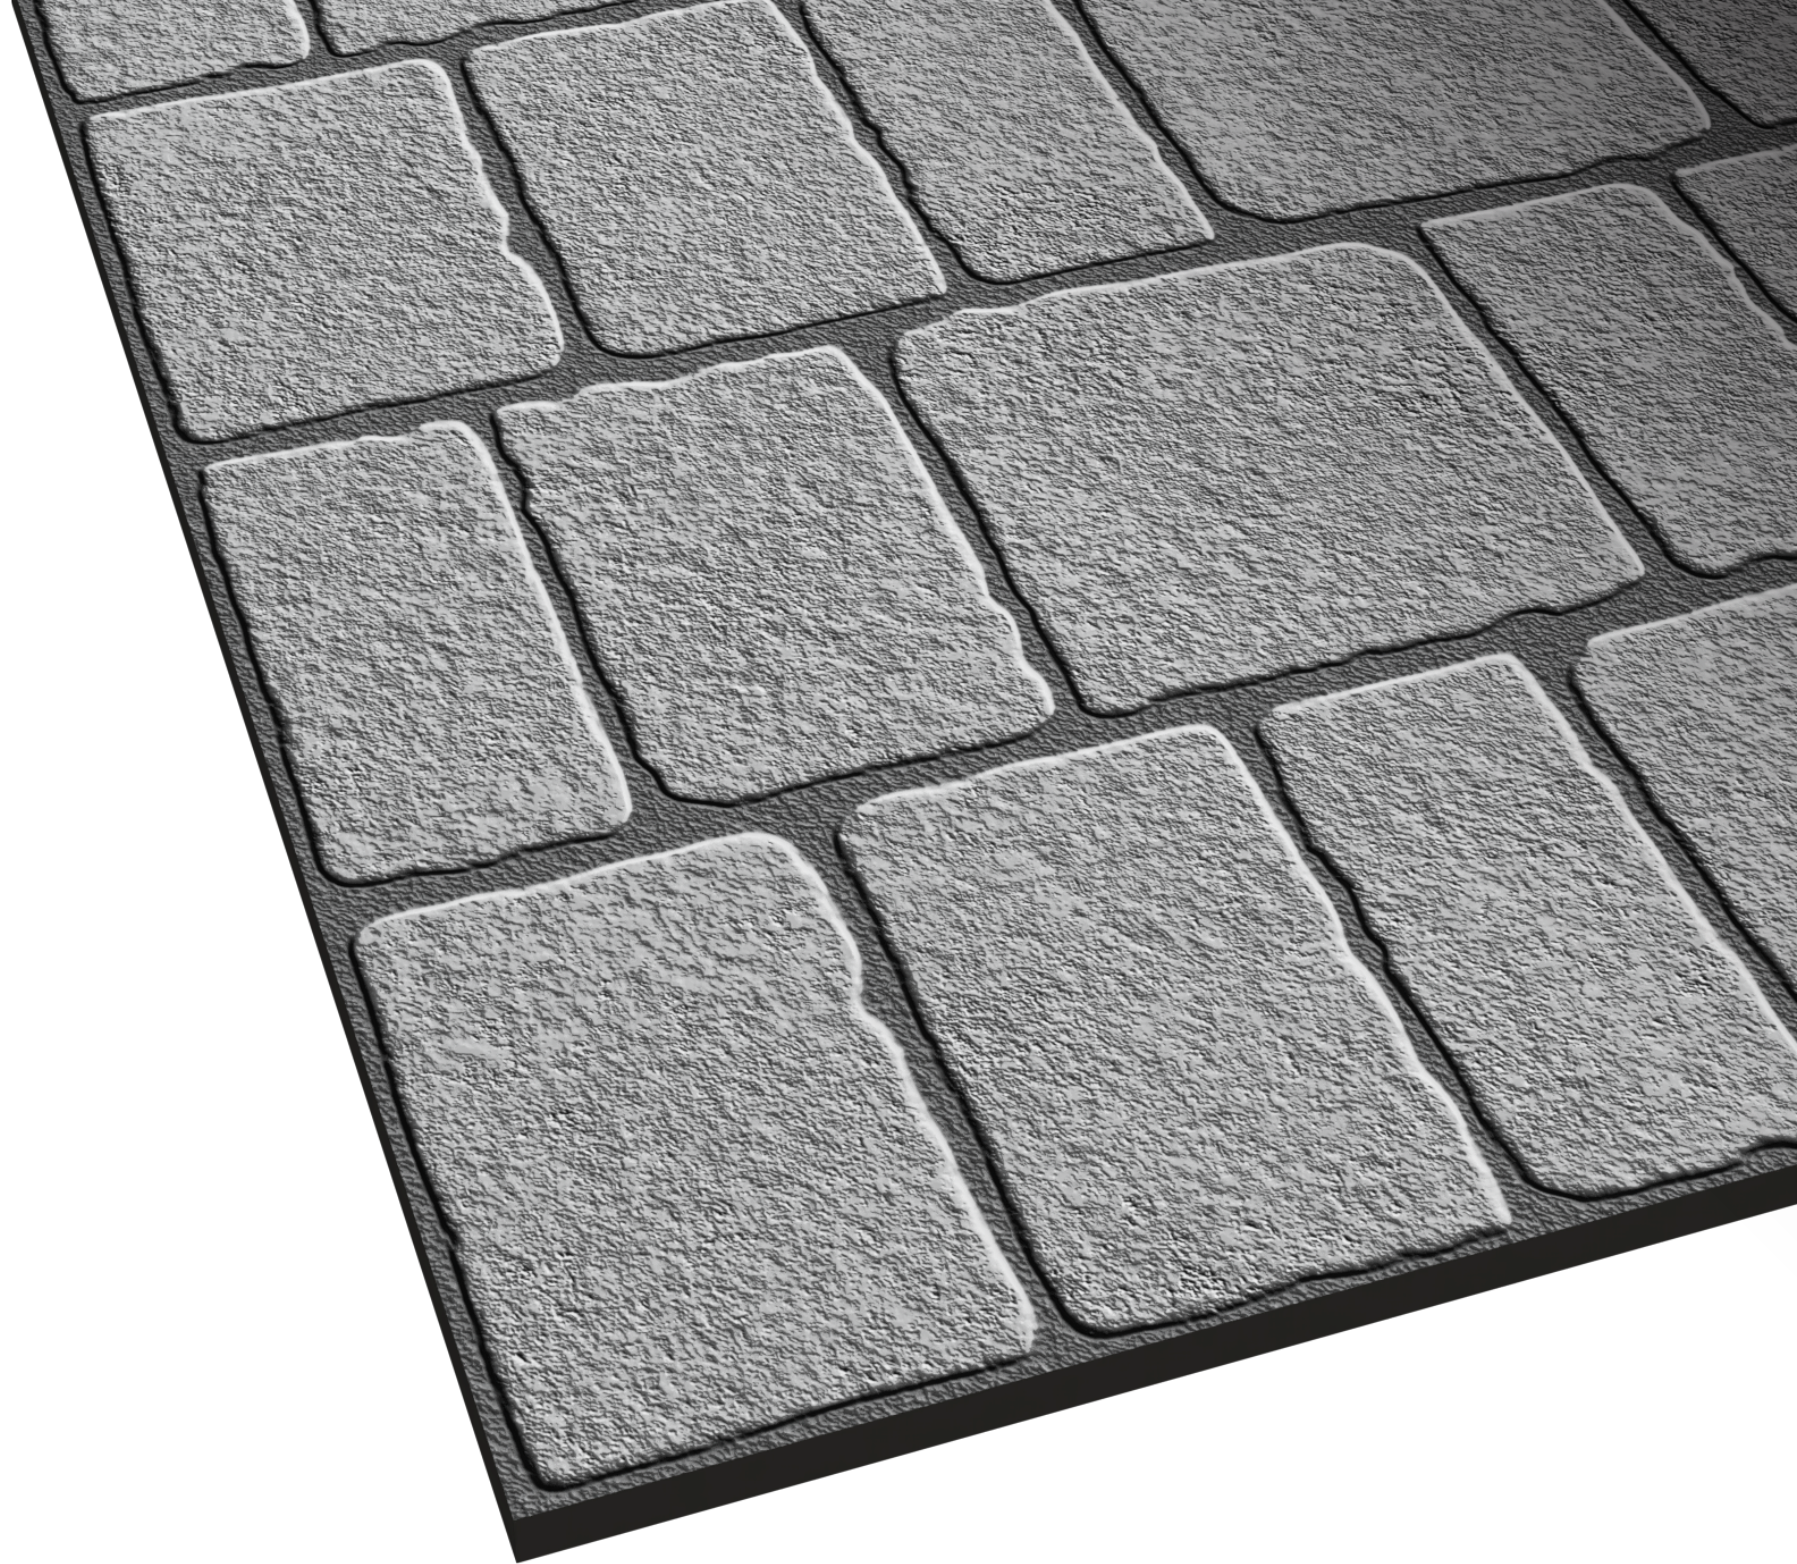

400x
400mm

ANTI SLIP

STRENGTH

FLOOR

RANDOM

PLAIN

MATT

*Ensured creativity
and authenticity*