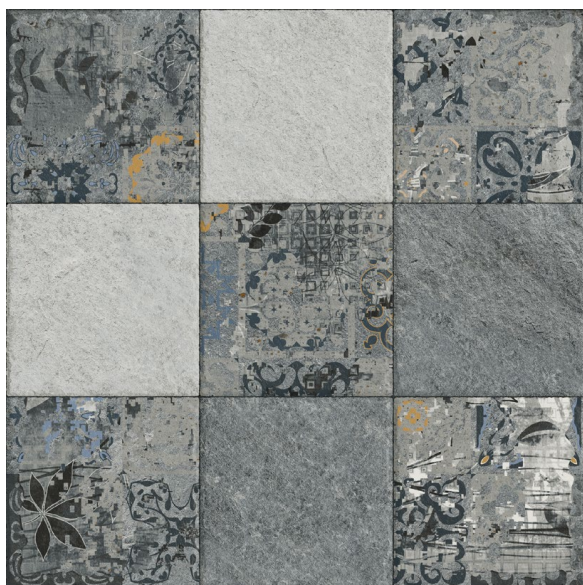

PUNCH SERIES

OUTDOOR PARKING TILES

7453

400x
400mm

ANTI SLIP

STRENGTH

FLOOR

RANDOM

PLAIN

MATT