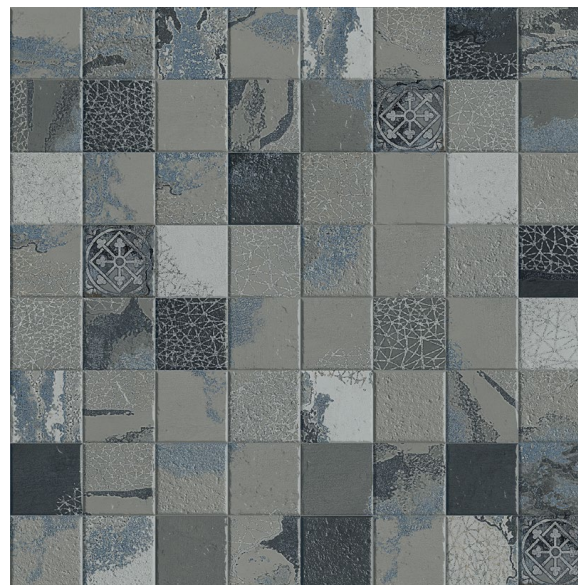

400x
400mm

*Marvelously and nely
put together*

PUNCH SERIES
OUTDOOR PARKING TILES

7220

7221

7222

7401

400x
400mm