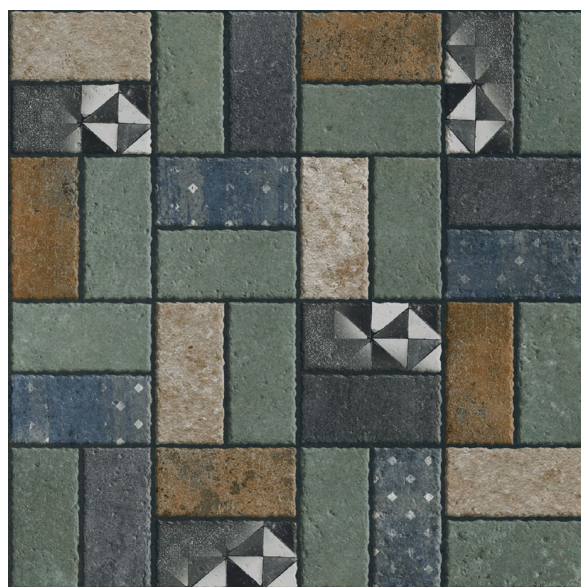

PUNCH SERIES
OUTDOOR PARKING TILES

7182

400x
400mm