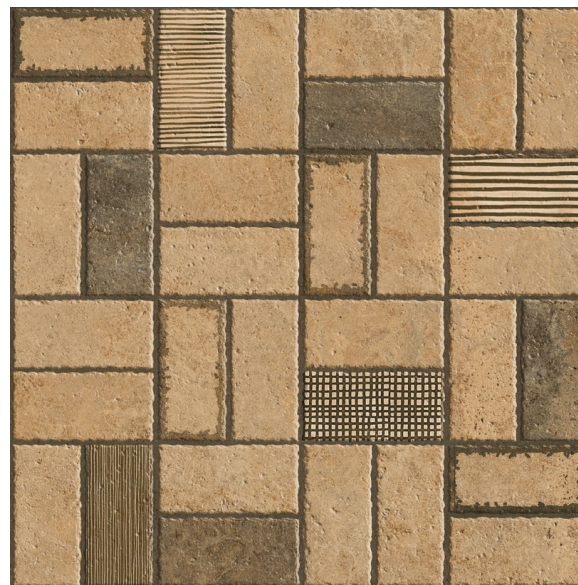

STRENGTH

FLOOR

RANDOM

PLAIN

MATT

PUNCH SERIES

OUTDOOR PARKING TILES

7178