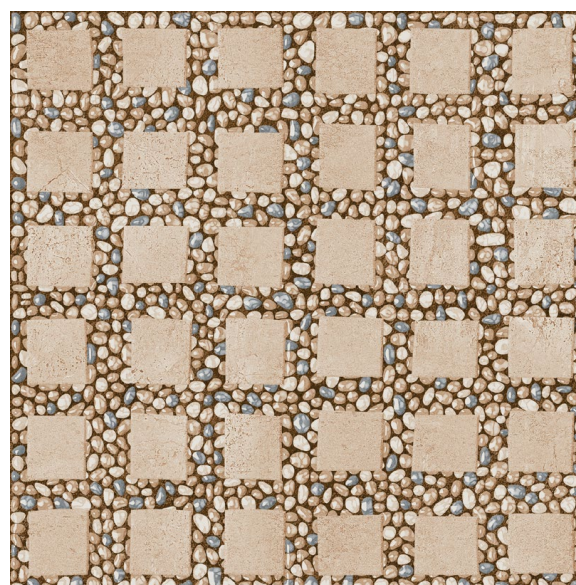

7234

400x
400mm

ANTI SLIP

STRENGTH

FLOOR

RANDOM

PLAIN

MATT