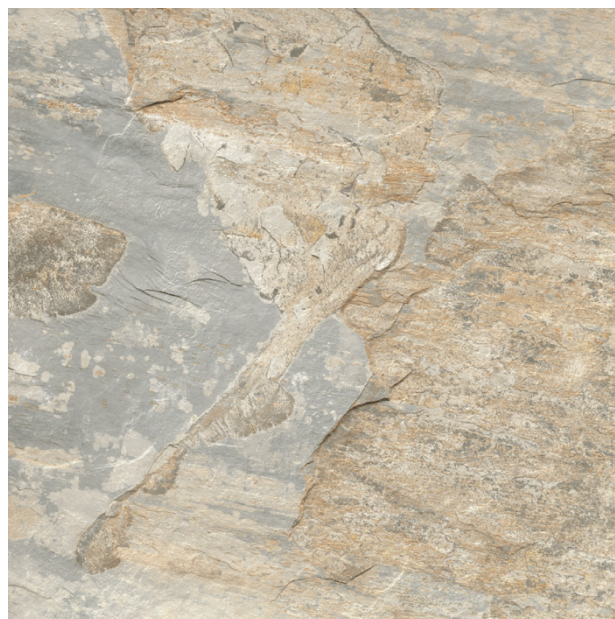

RANDOM

400x  
400mm

**RUSTIC SERIES**  
OUTDOOR PARKING TILES

7503

RANDOM

400x  
400mm

ANTI SLIP

STRENGTH