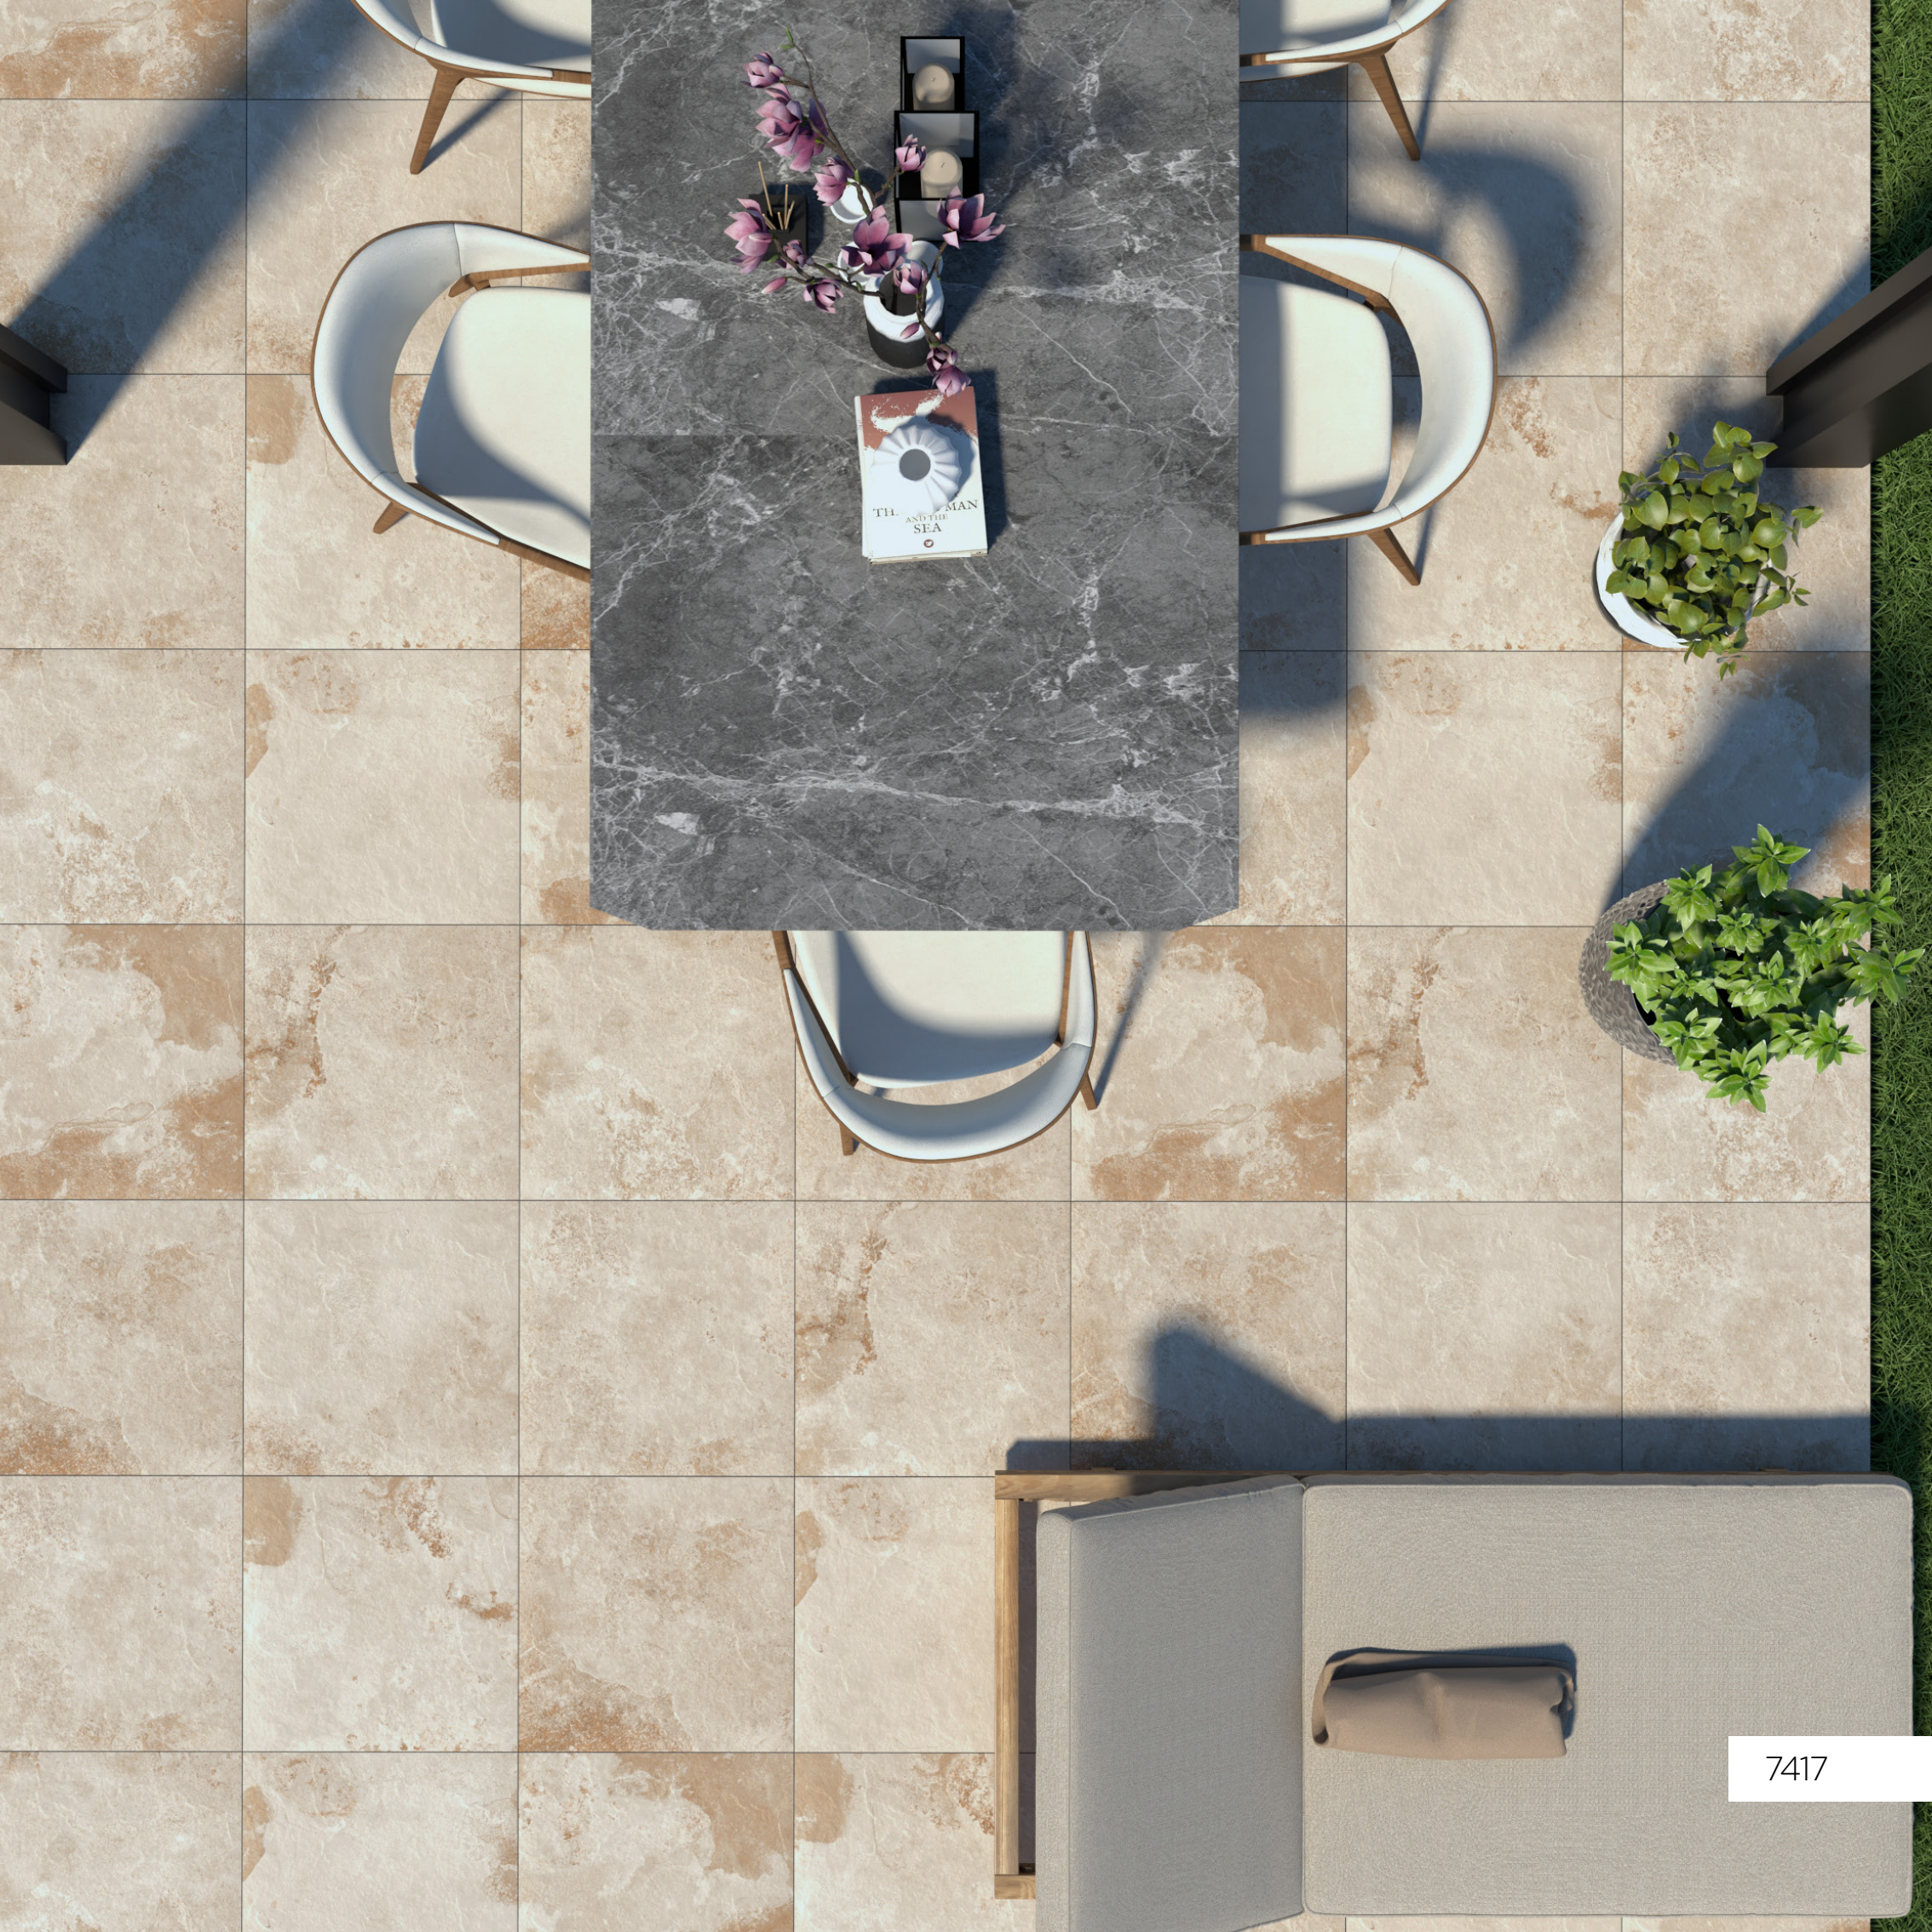

FLOOR

RANDOM

PLAIN

MATT

THE MAN  
AND THE  
SEA

**RUSTIC SERIES**  
OUTDOOR PARKING TILES

7417

RANDOM