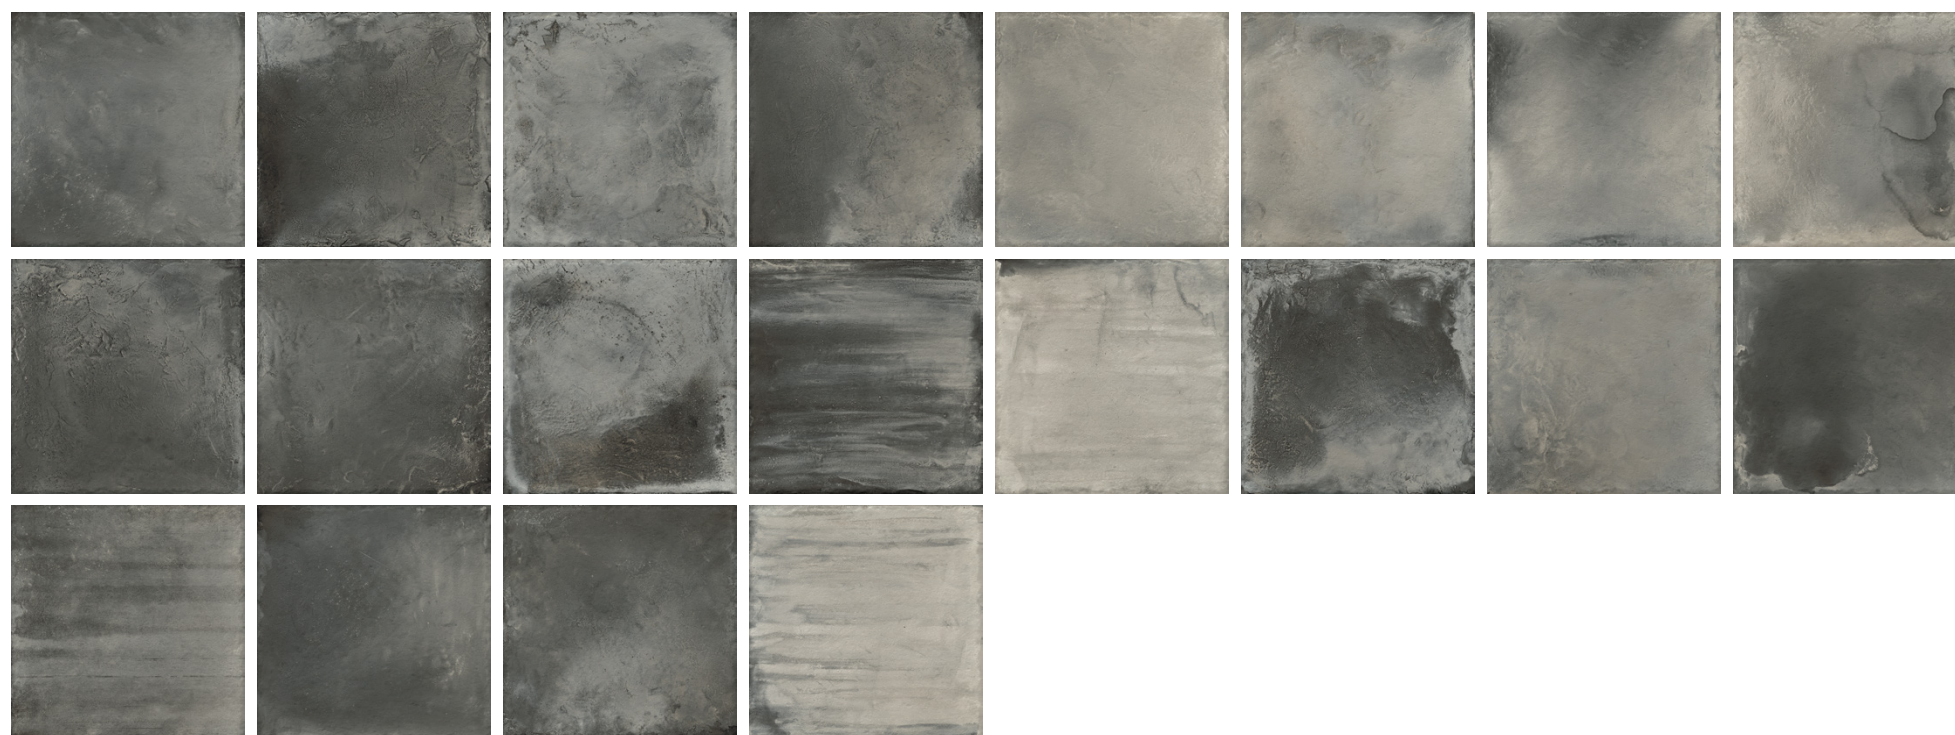

PLAIN

MATT

**RUSTIC SERIES**  
OUTDOOR PARKING TILES

7075

RANDOM

400x  
400mm

ANTI SLIP

STRENGTH