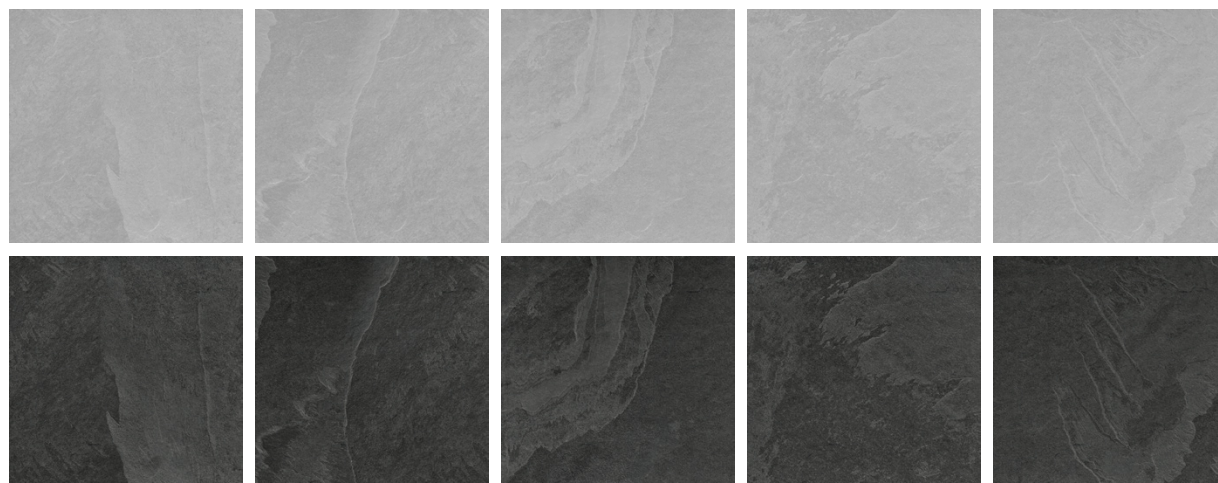

400x
400mm

ANTI SLIP

STRENGTH

FLOOR

RANDOM

PLAIN

MATT