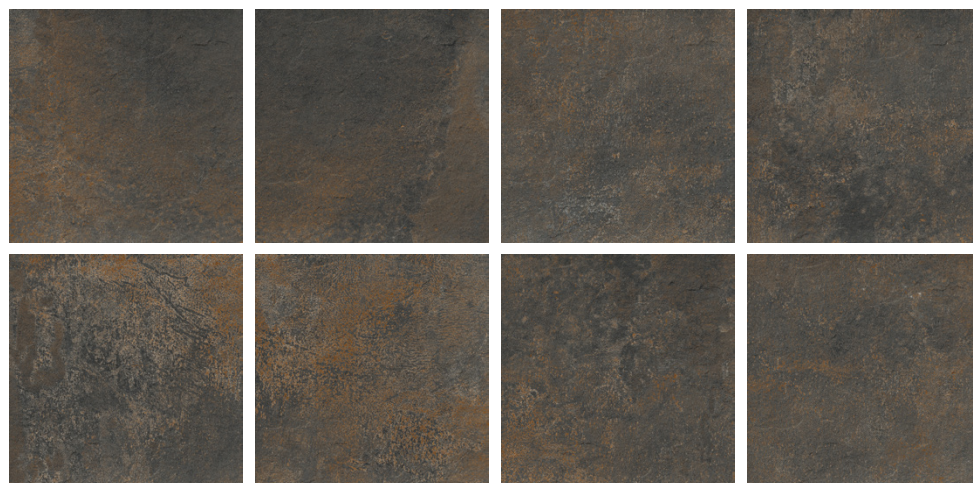

400x
400mm

ANTI SLIP

STRENGTH

FLOOR

RANDOM

PLAIN

MATT