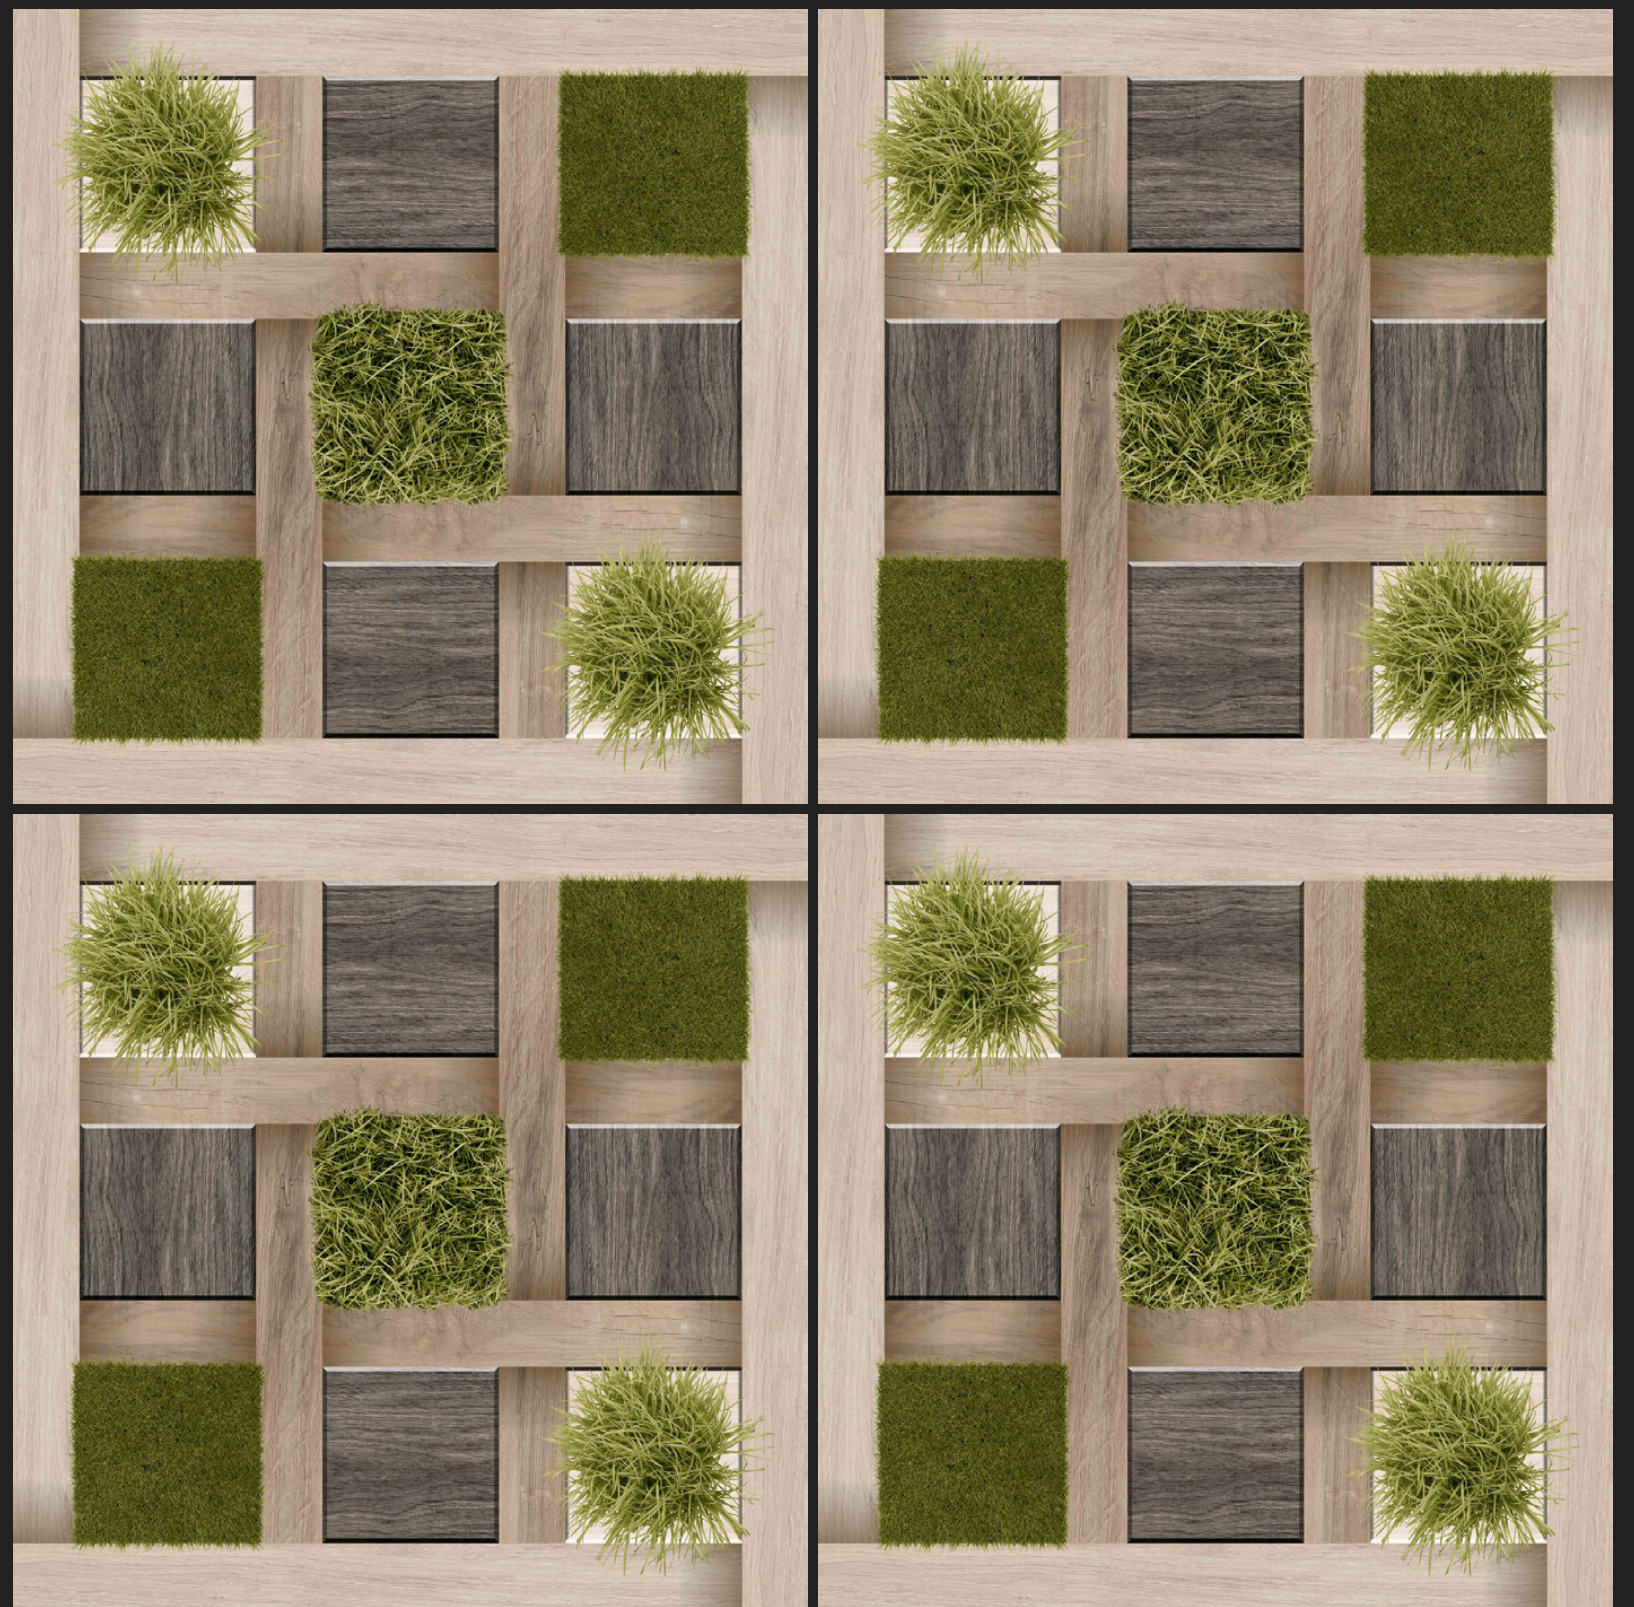

*Luxury is in each Detail*

WHITE BODY  
**600x600mm**  
PORCELAIN TILES

**GARDEN  
SERIES  
MATT FINISH**

**G-0001**

**GARDEN  
SERIES  
MATT FINISH**

**G-0002**

**GARDEN  
SERIES  
MATT FINISH**

**G-0003**

**GARDEN  
SERIES  
MATT FINISH**

**G-0004**

**GARDEN  
SERIES  
MATT FINISH**

**G-0005**

**GARDEN  
SERIES**  
MATT FINISH

**G-0006**

**GARDEN  
SERIES  
MATT FINISH**

**G-0007**

**GARDEN  
SERIES  
MATT FINISH**

**G-0008**

**GARDEN  
SERIES  
MATT FINISH**

**GARDEN  
SERIES  
MATT FINISH**

**G-0010**

**GARDEN  
SERIES  
MATT FINISH**

**G-0011**

**GARDEN  
SERIES  
MATT FINISH**