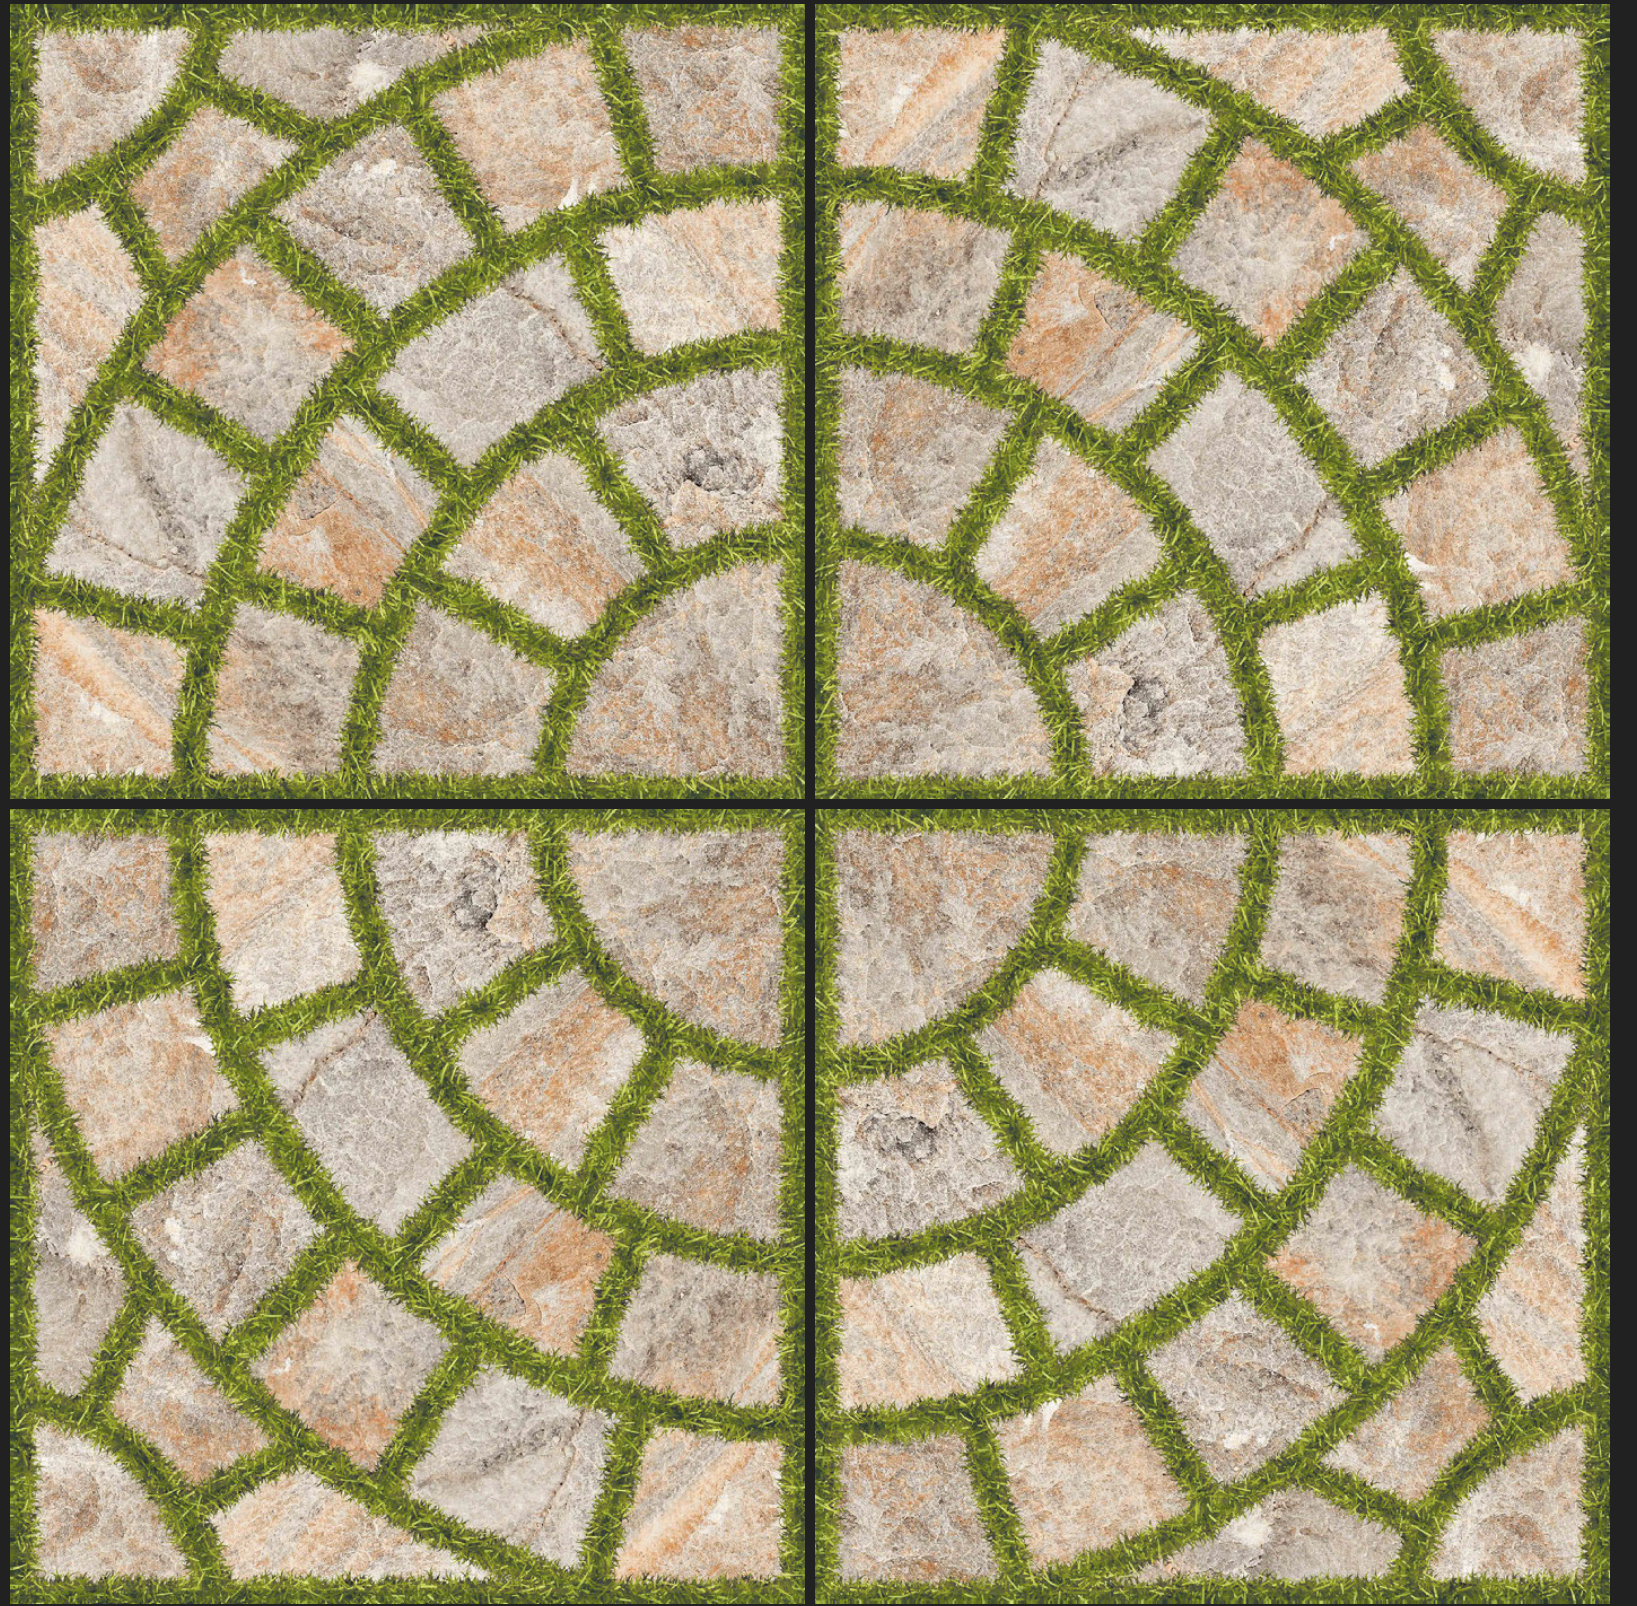

*Luxury is in each Detail*

WHITE BODY  
**600x600mm**  
PORCELAIN TILES

**GARDEN  
SERIES  
MATT FINISH**

**G-0001**

**GARDEN  
SERIES  
MATT FINISH**

**G-0002**

**GARDEN  
SERIES  
MATT FINISH**

**G-0003**

**GARDEN  
SERIES  
MATT FINISH**

**G-0004**

**GARDEN  
SERIES  
MATT FINISH**

**G-0005**

**GARDEN  
SERIES**  
MATT FINISH

**G-0006**

**GARDEN  
SERIES  
MATT FINISH**

**G-0007**

**GARDEN  
SERIES  
MATT FINISH**

**G-0008**

**GARDEN  
SERIES  
MATT FINISH**

**GARDEN  
SERIES  
MATT FINISH**

**G-0010**

**GARDEN  
SERIES  
MATT FINISH**

**G-0011**

**GARDEN  
SERIES  
MATT FINISH**