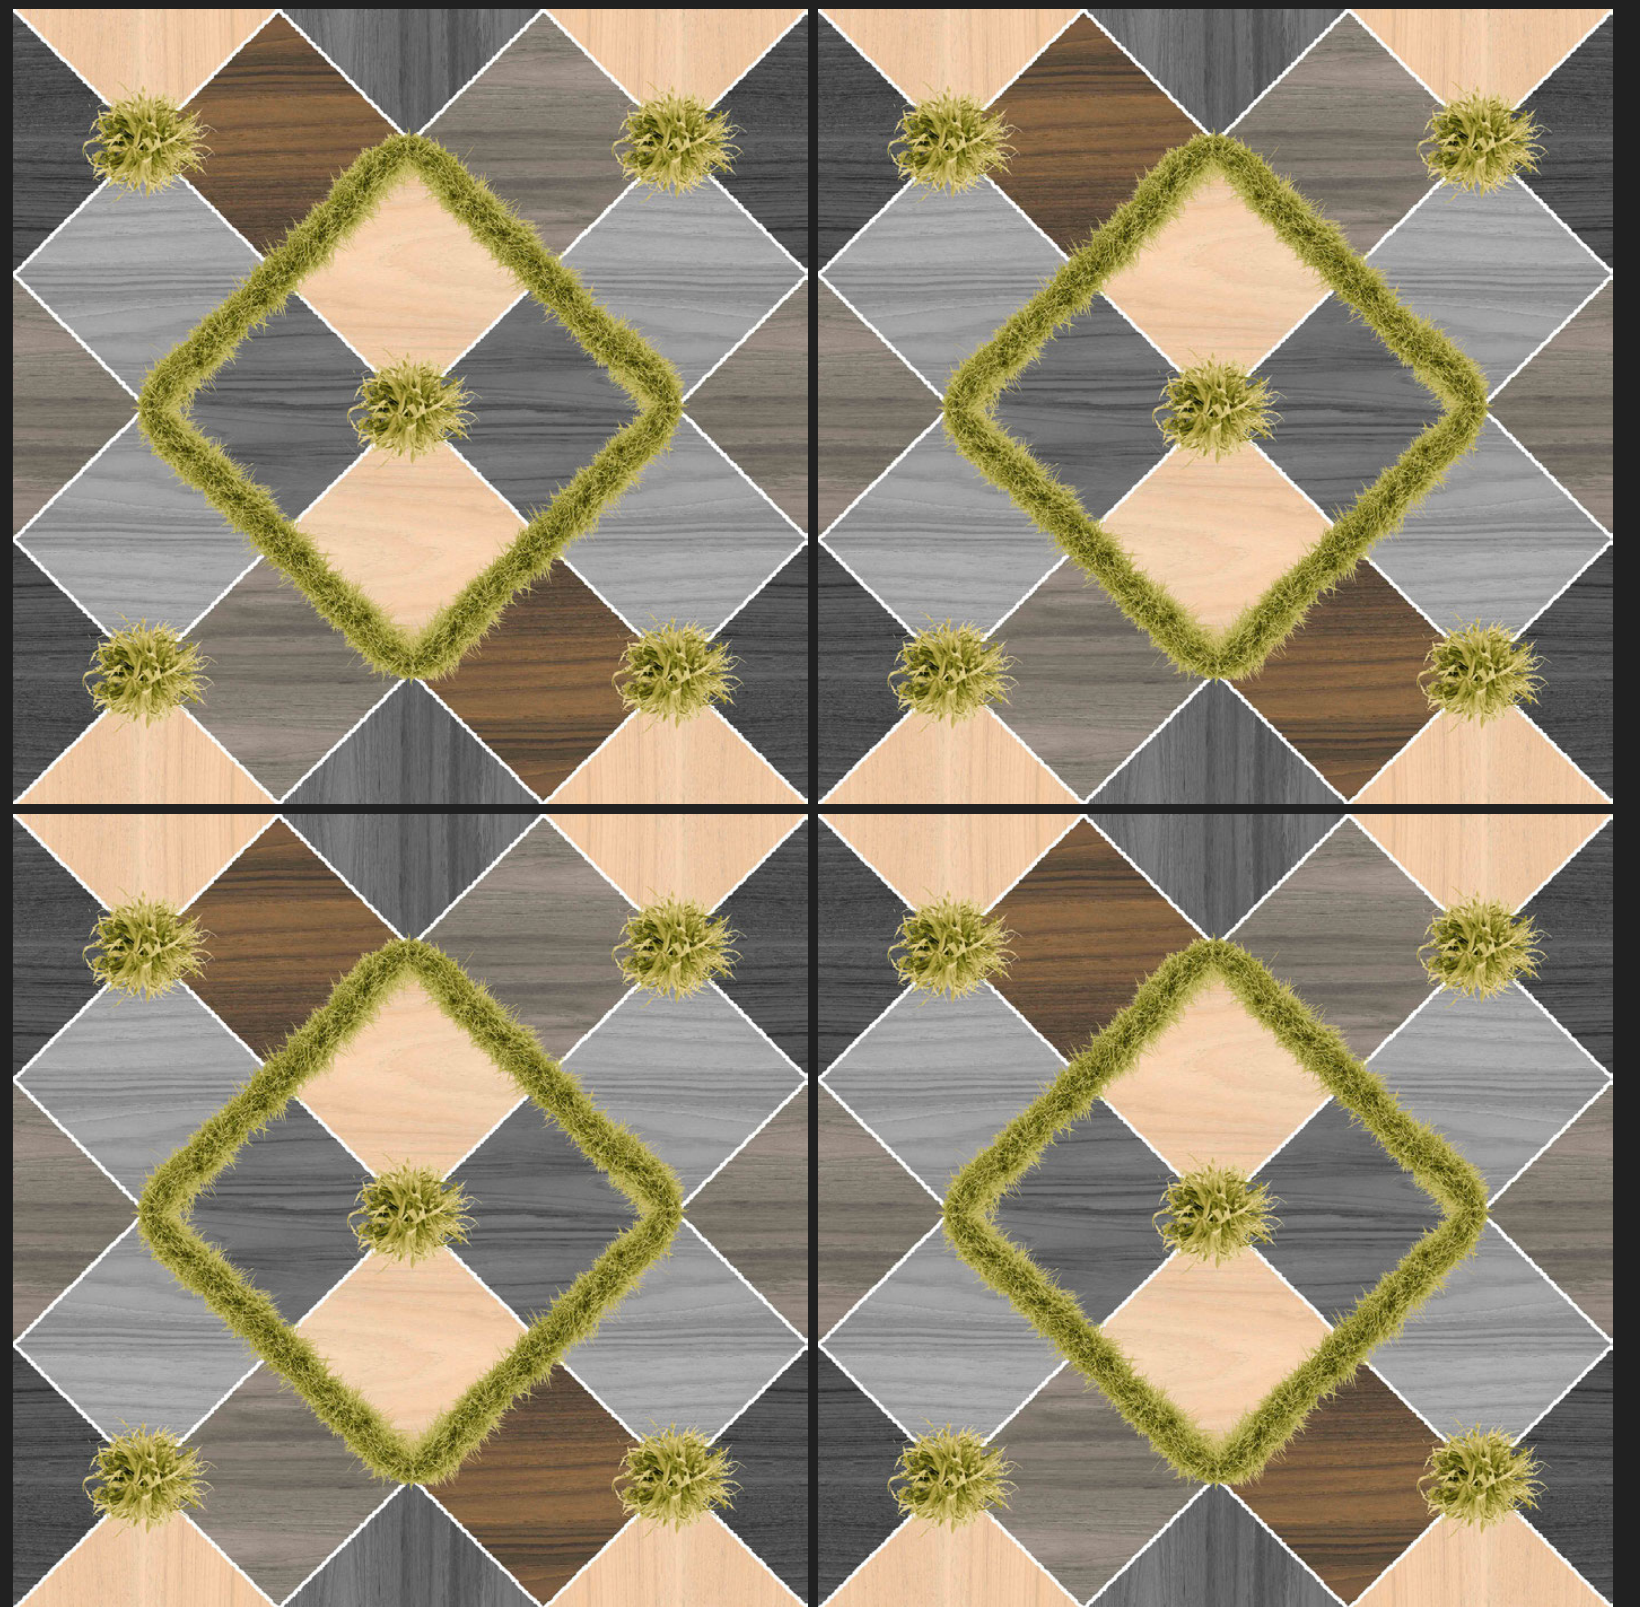

*Luxury is in each Detail*

WHITE BODY  
**600x600mm**  
PORCELAIN TILES

**GARDEN  
SERIES  
MATT FINISH**

**G-0001**

**GARDEN  
SERIES  
MATT FINISH**

**G-0002**

**GARDEN  
SERIES  
MATT FINISH**

**G-0003**

**GARDEN  
SERIES  
MATT FINISH**

**G-0004**

**GARDEN  
SERIES  
MATT FINISH**

**G-0005**

**GARDEN  
SERIES**  
MATT FINISH

**G-0006**

**GARDEN  
SERIES  
MATT FINISH**

**G-0007**