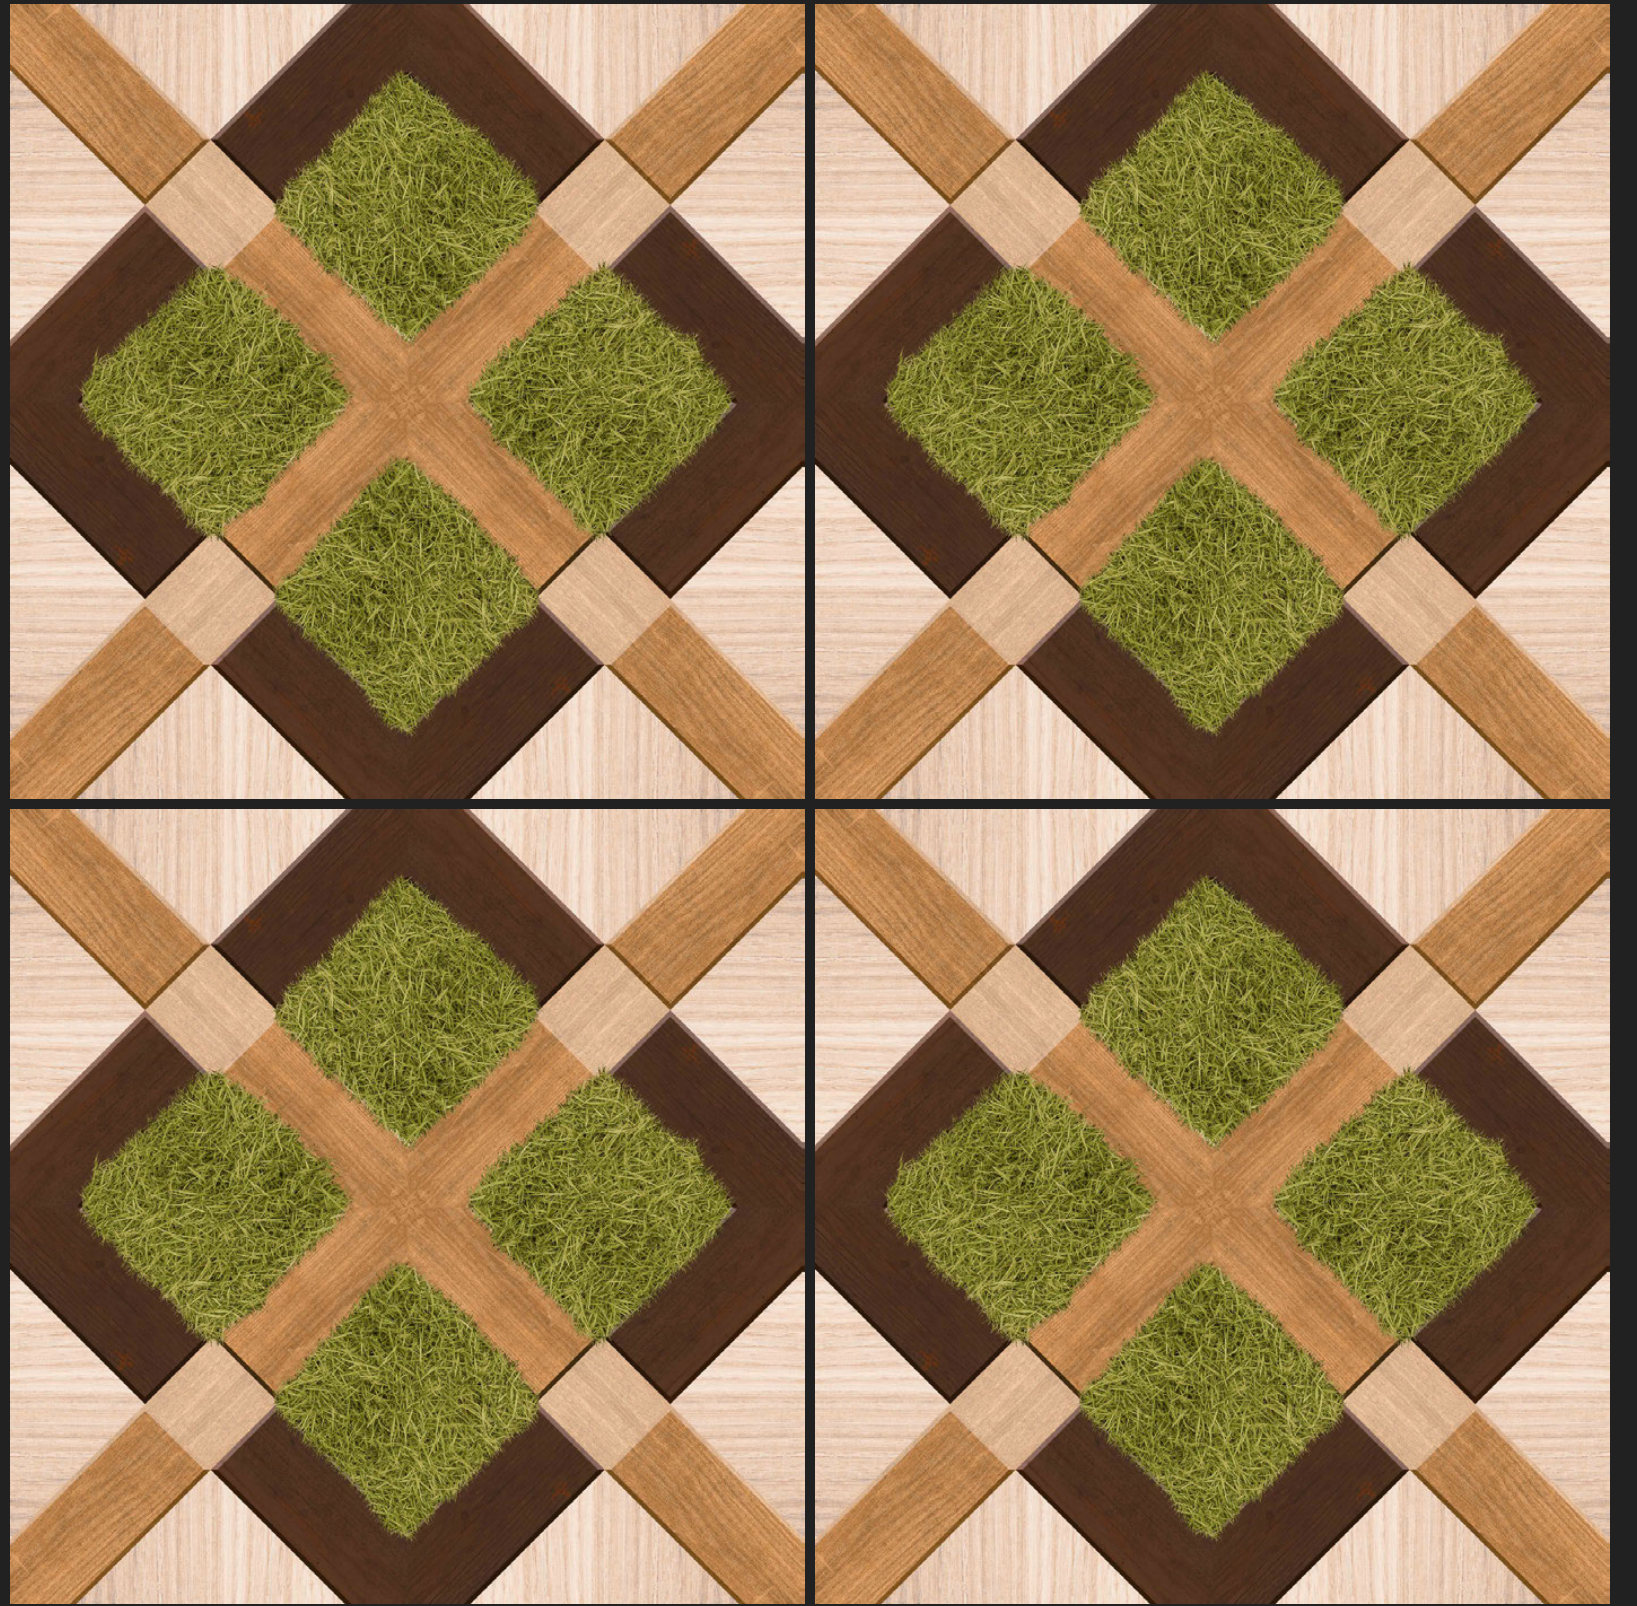

*Luxury is in each Detail*

WHITE BODY  
**600x600mm**  
PORCELAIN TILES

**GARDEN  
SERIES  
MATT FINISH**

**G-0001**

**GARDEN  
SERIES  
MATT FINISH**

**G-0002**

**GARDEN  
SERIES  
MATT FINISH**

**G-0003**

**GARDEN  
SERIES  
MATT FINISH**

**G-0004**

**GARDEN  
SERIES  
MATT FINISH**

**G-0005**

**GARDEN  
SERIES**  
MATT FINISH

**G-0006**

**GARDEN  
SERIES  
MATT FINISH**

**G-0007**

**GARDEN  
SERIES  
MATT FINISH**

**G-0008**

**GARDEN  
SERIES  
MATT FINISH**

**GARDEN  
SERIES  
MATT FINISH**

**G-0010**

**GARDEN  
SERIES  
MATT FINISH**

**G-0011**

**GARDEN  
SERIES  
MATT FINISH**