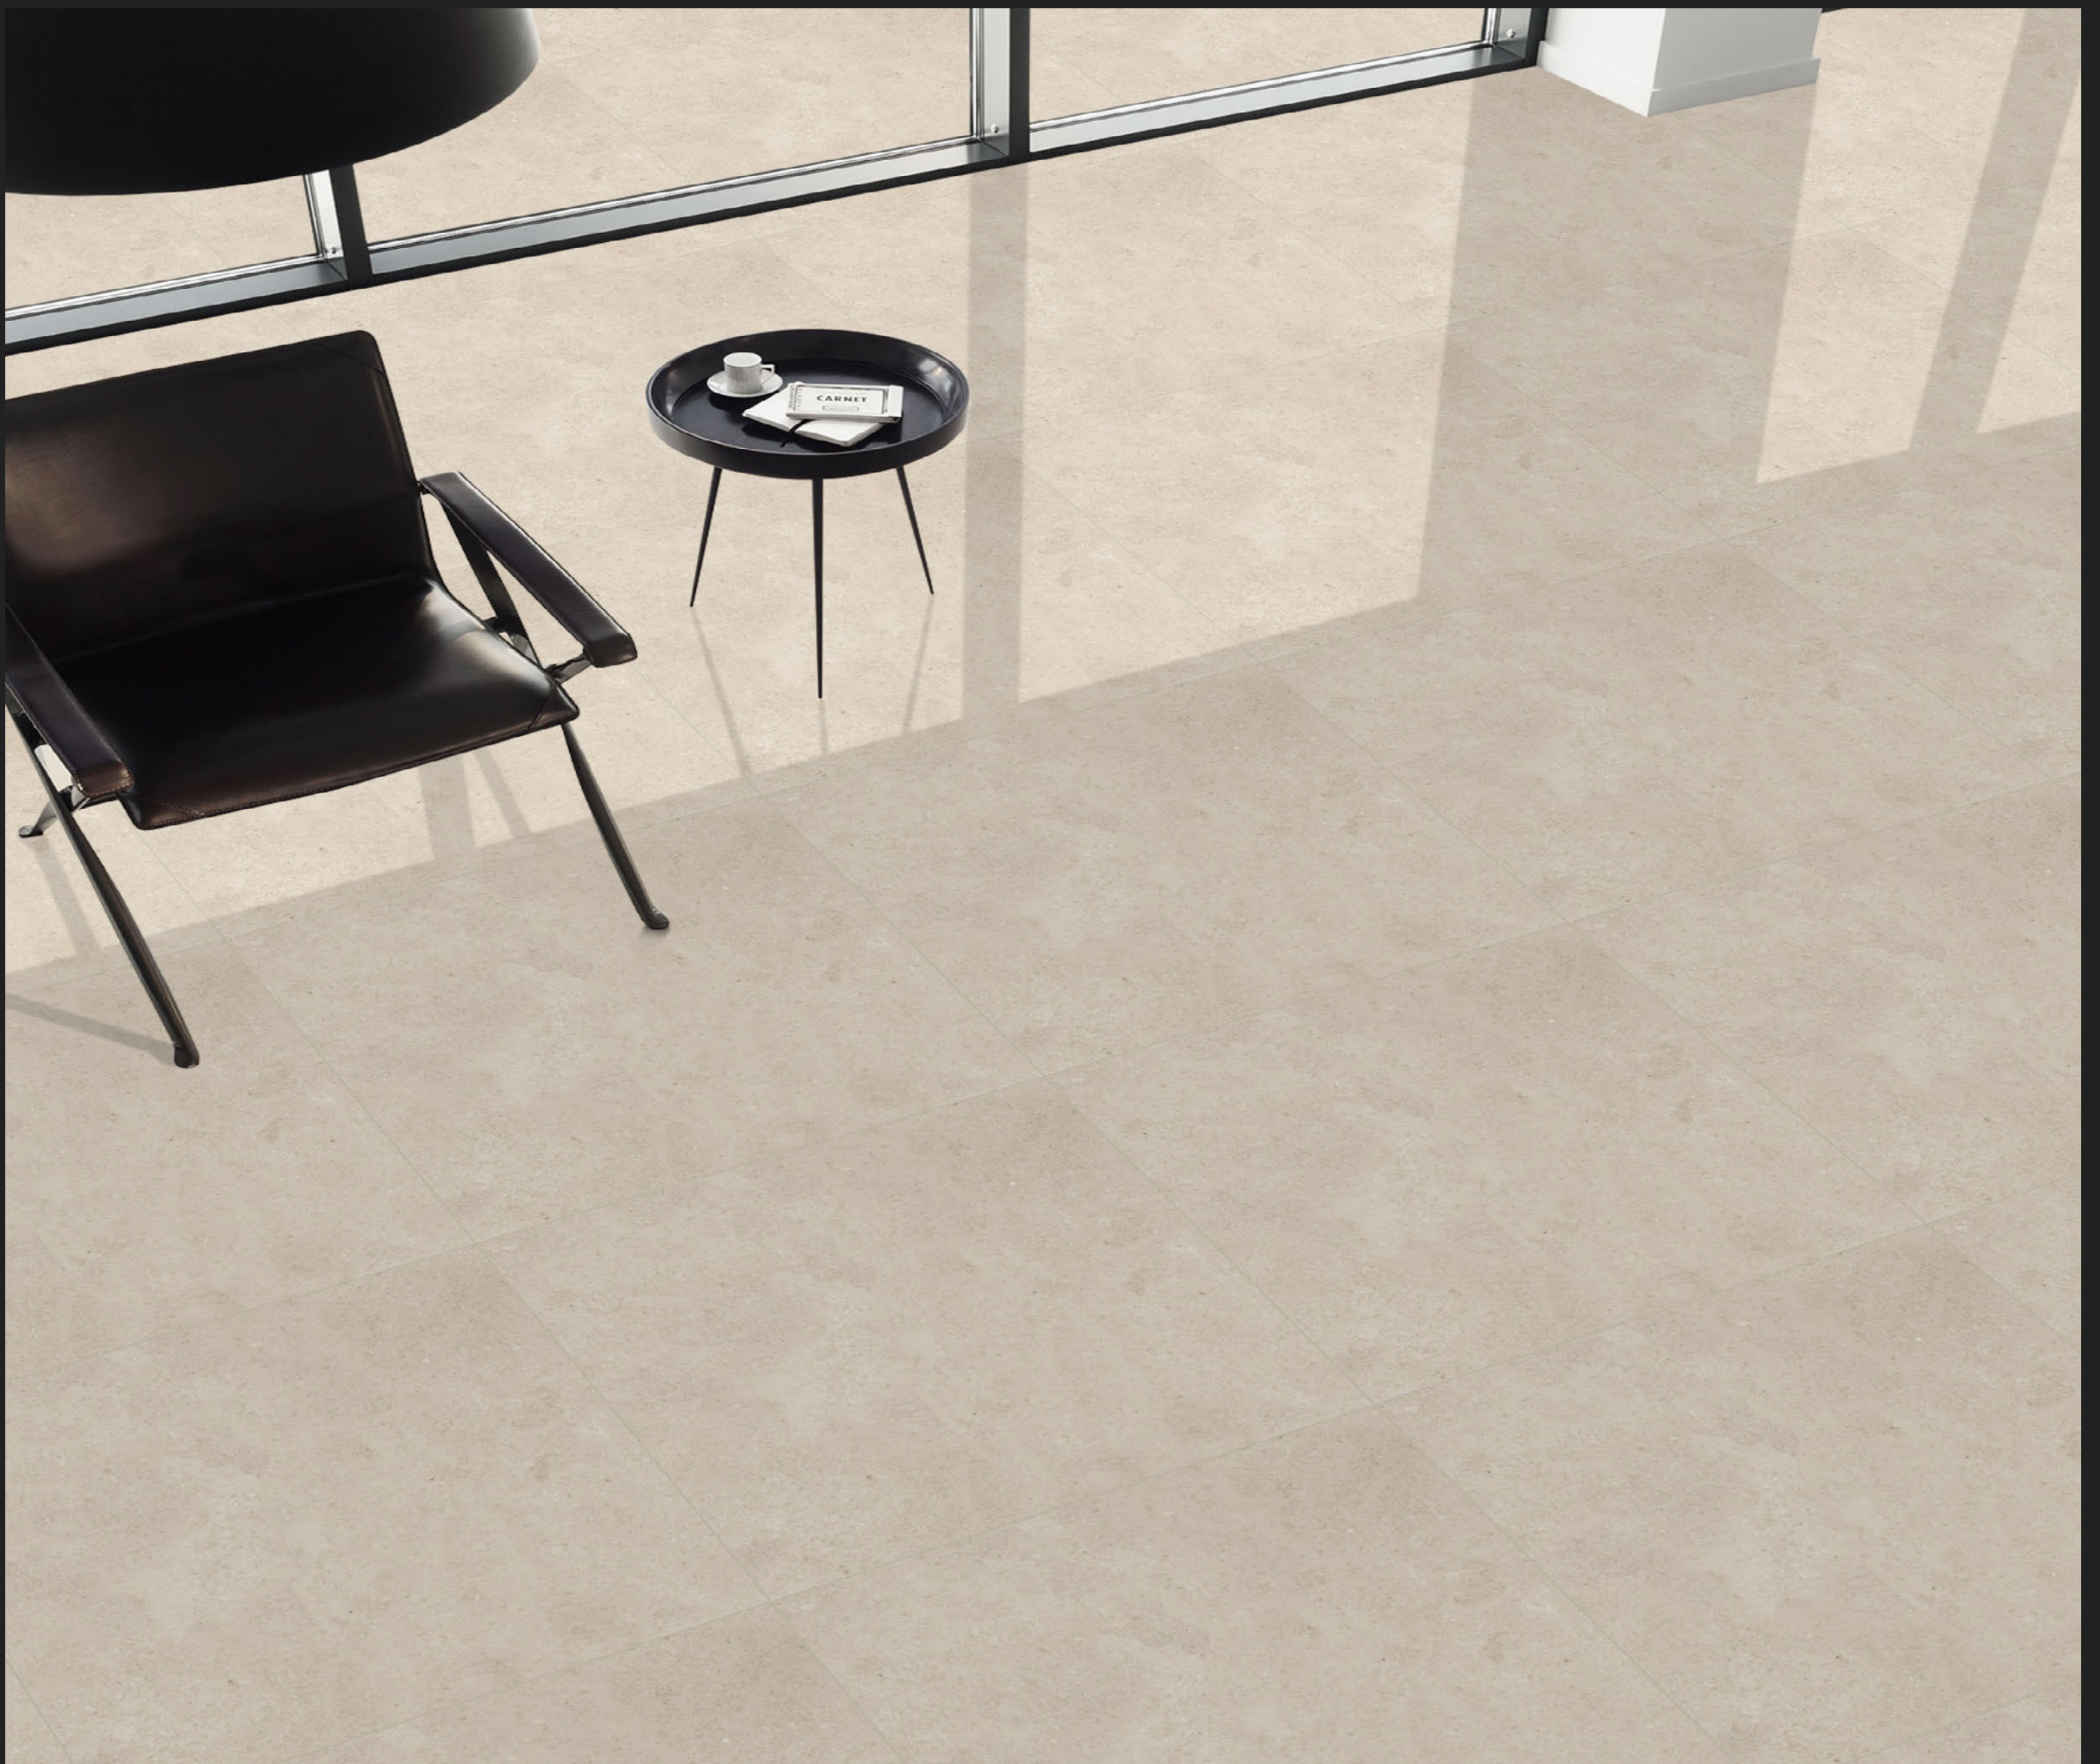

**MARBLE
SERIES
MATT FINISH**

30005