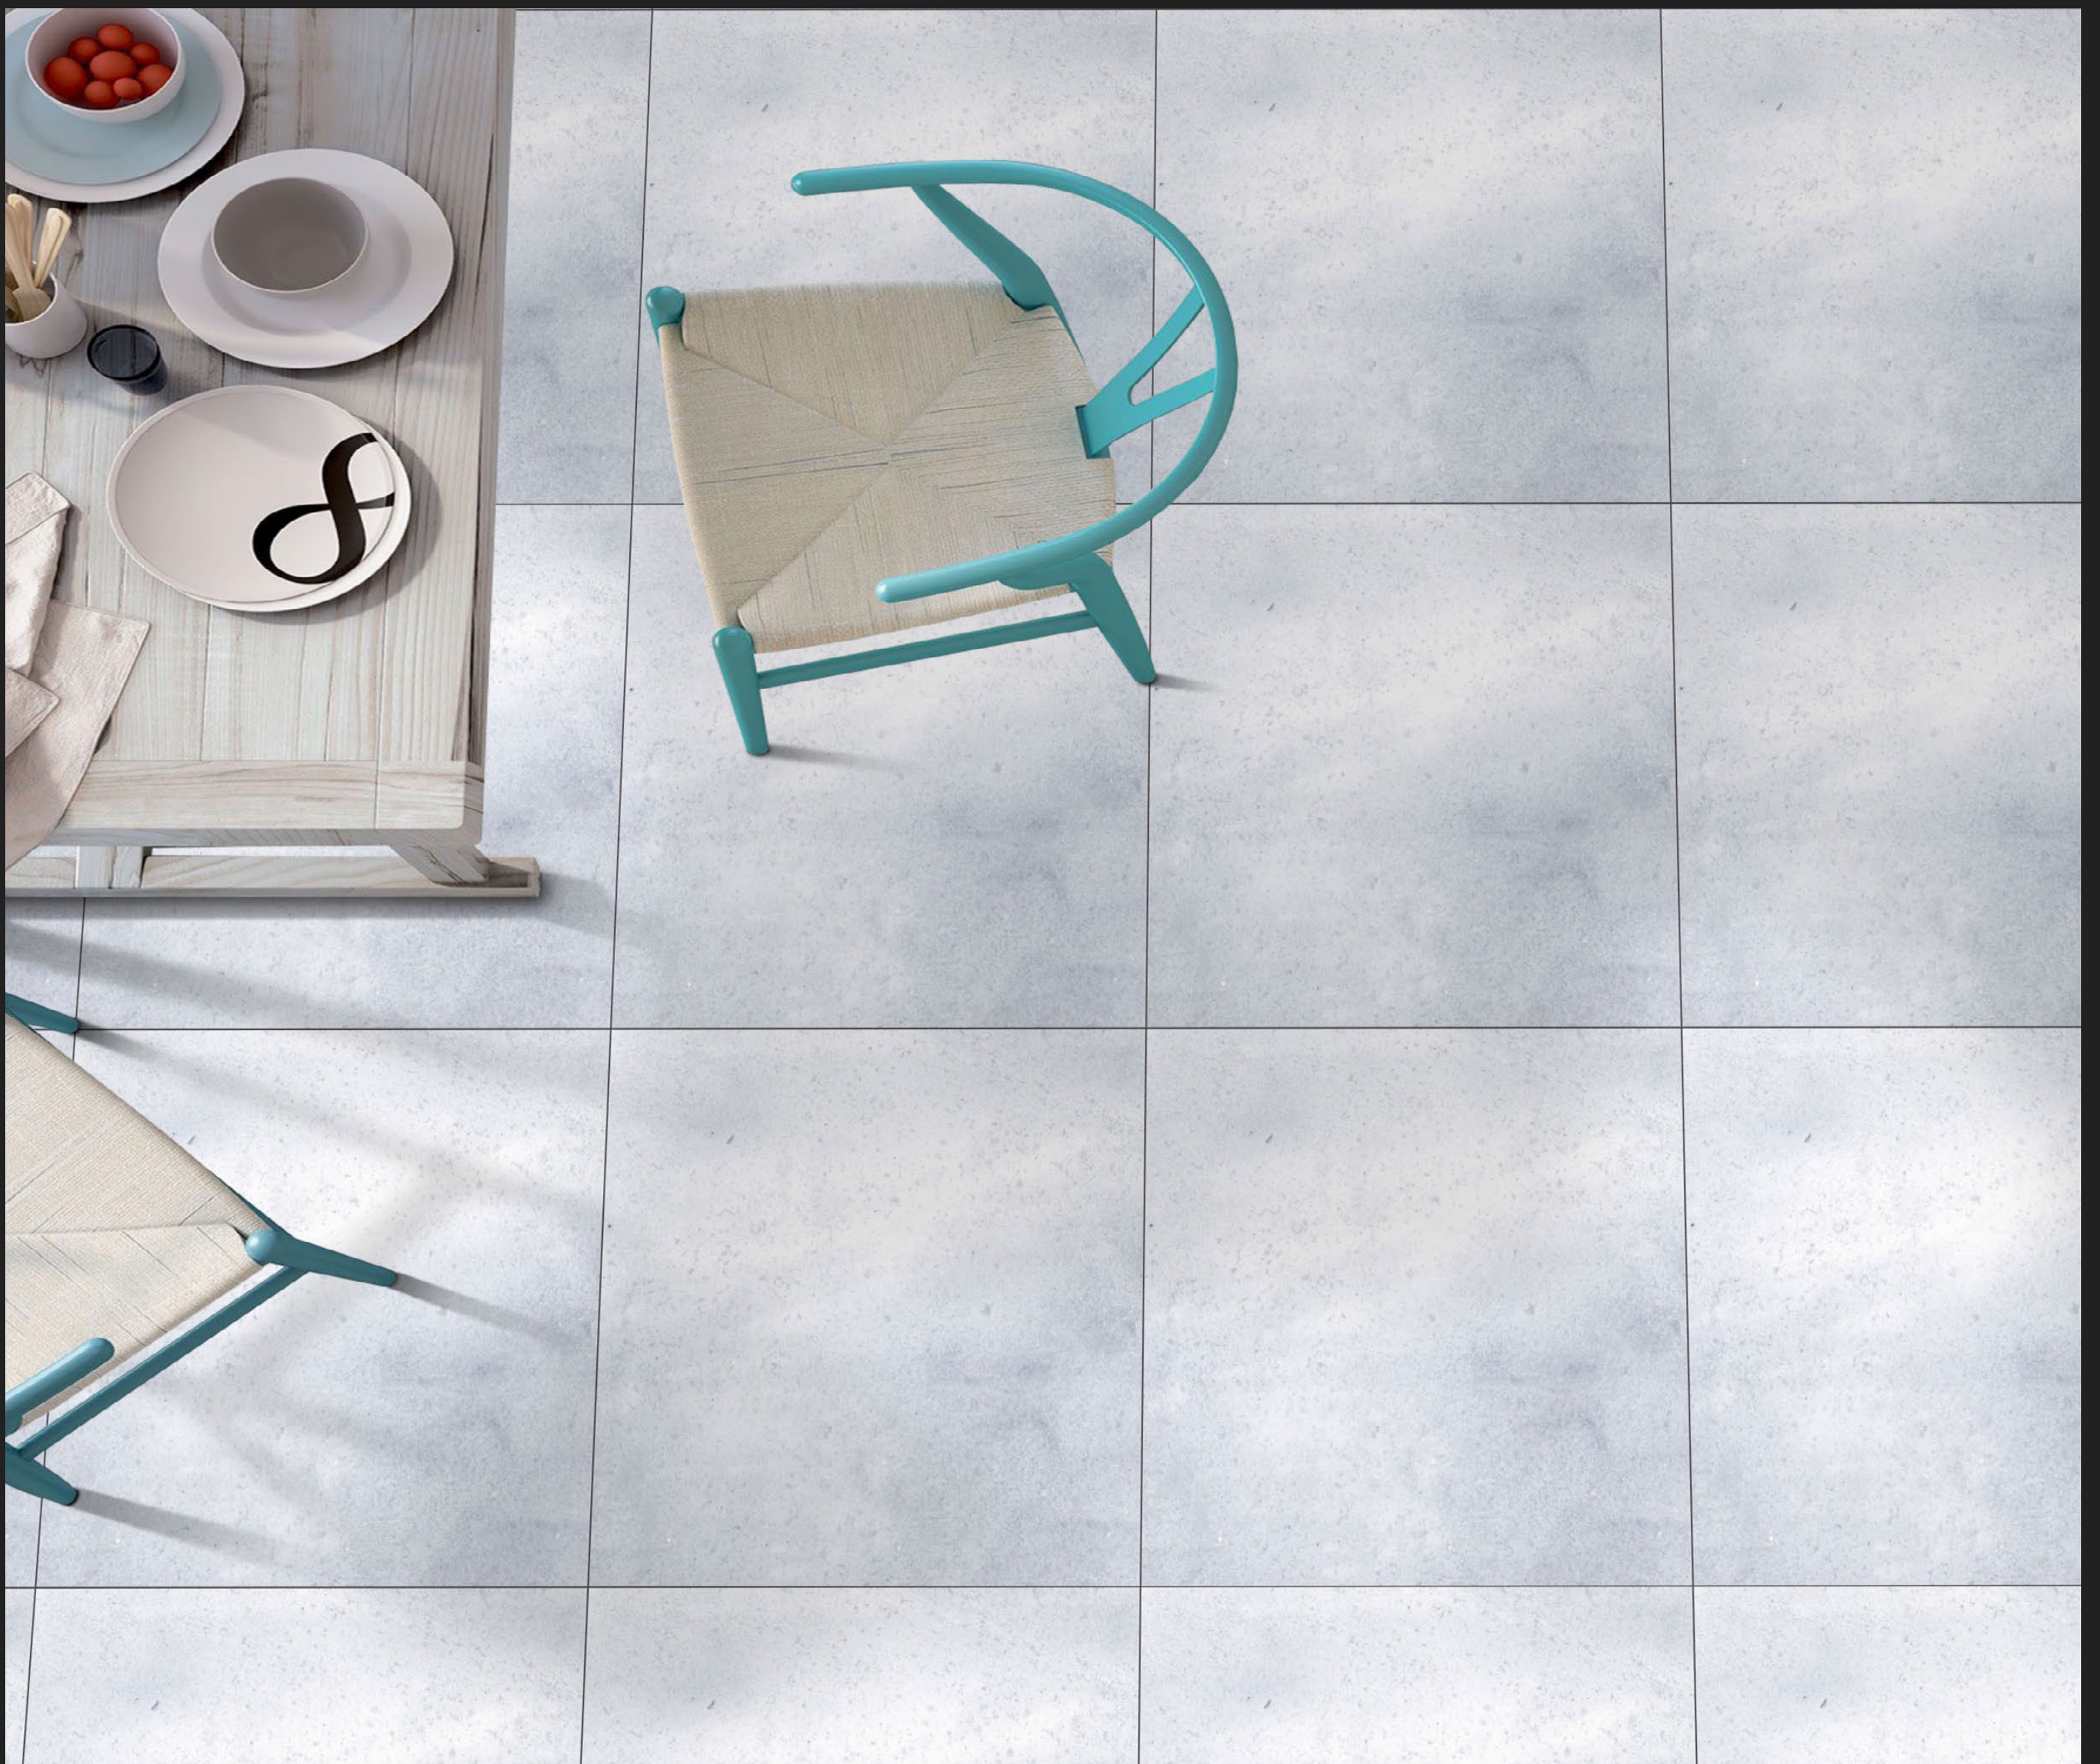

Luxury is in each Detail

WHITE BODY
600x600mm
PORCELAIN TILES

**MARBLE
SERIES
MATT FINISH**

30001

**MARBLE
SERIES
MATT FINISH**

30002

**MARBLE
SERIES**
MATT FINISH

30003