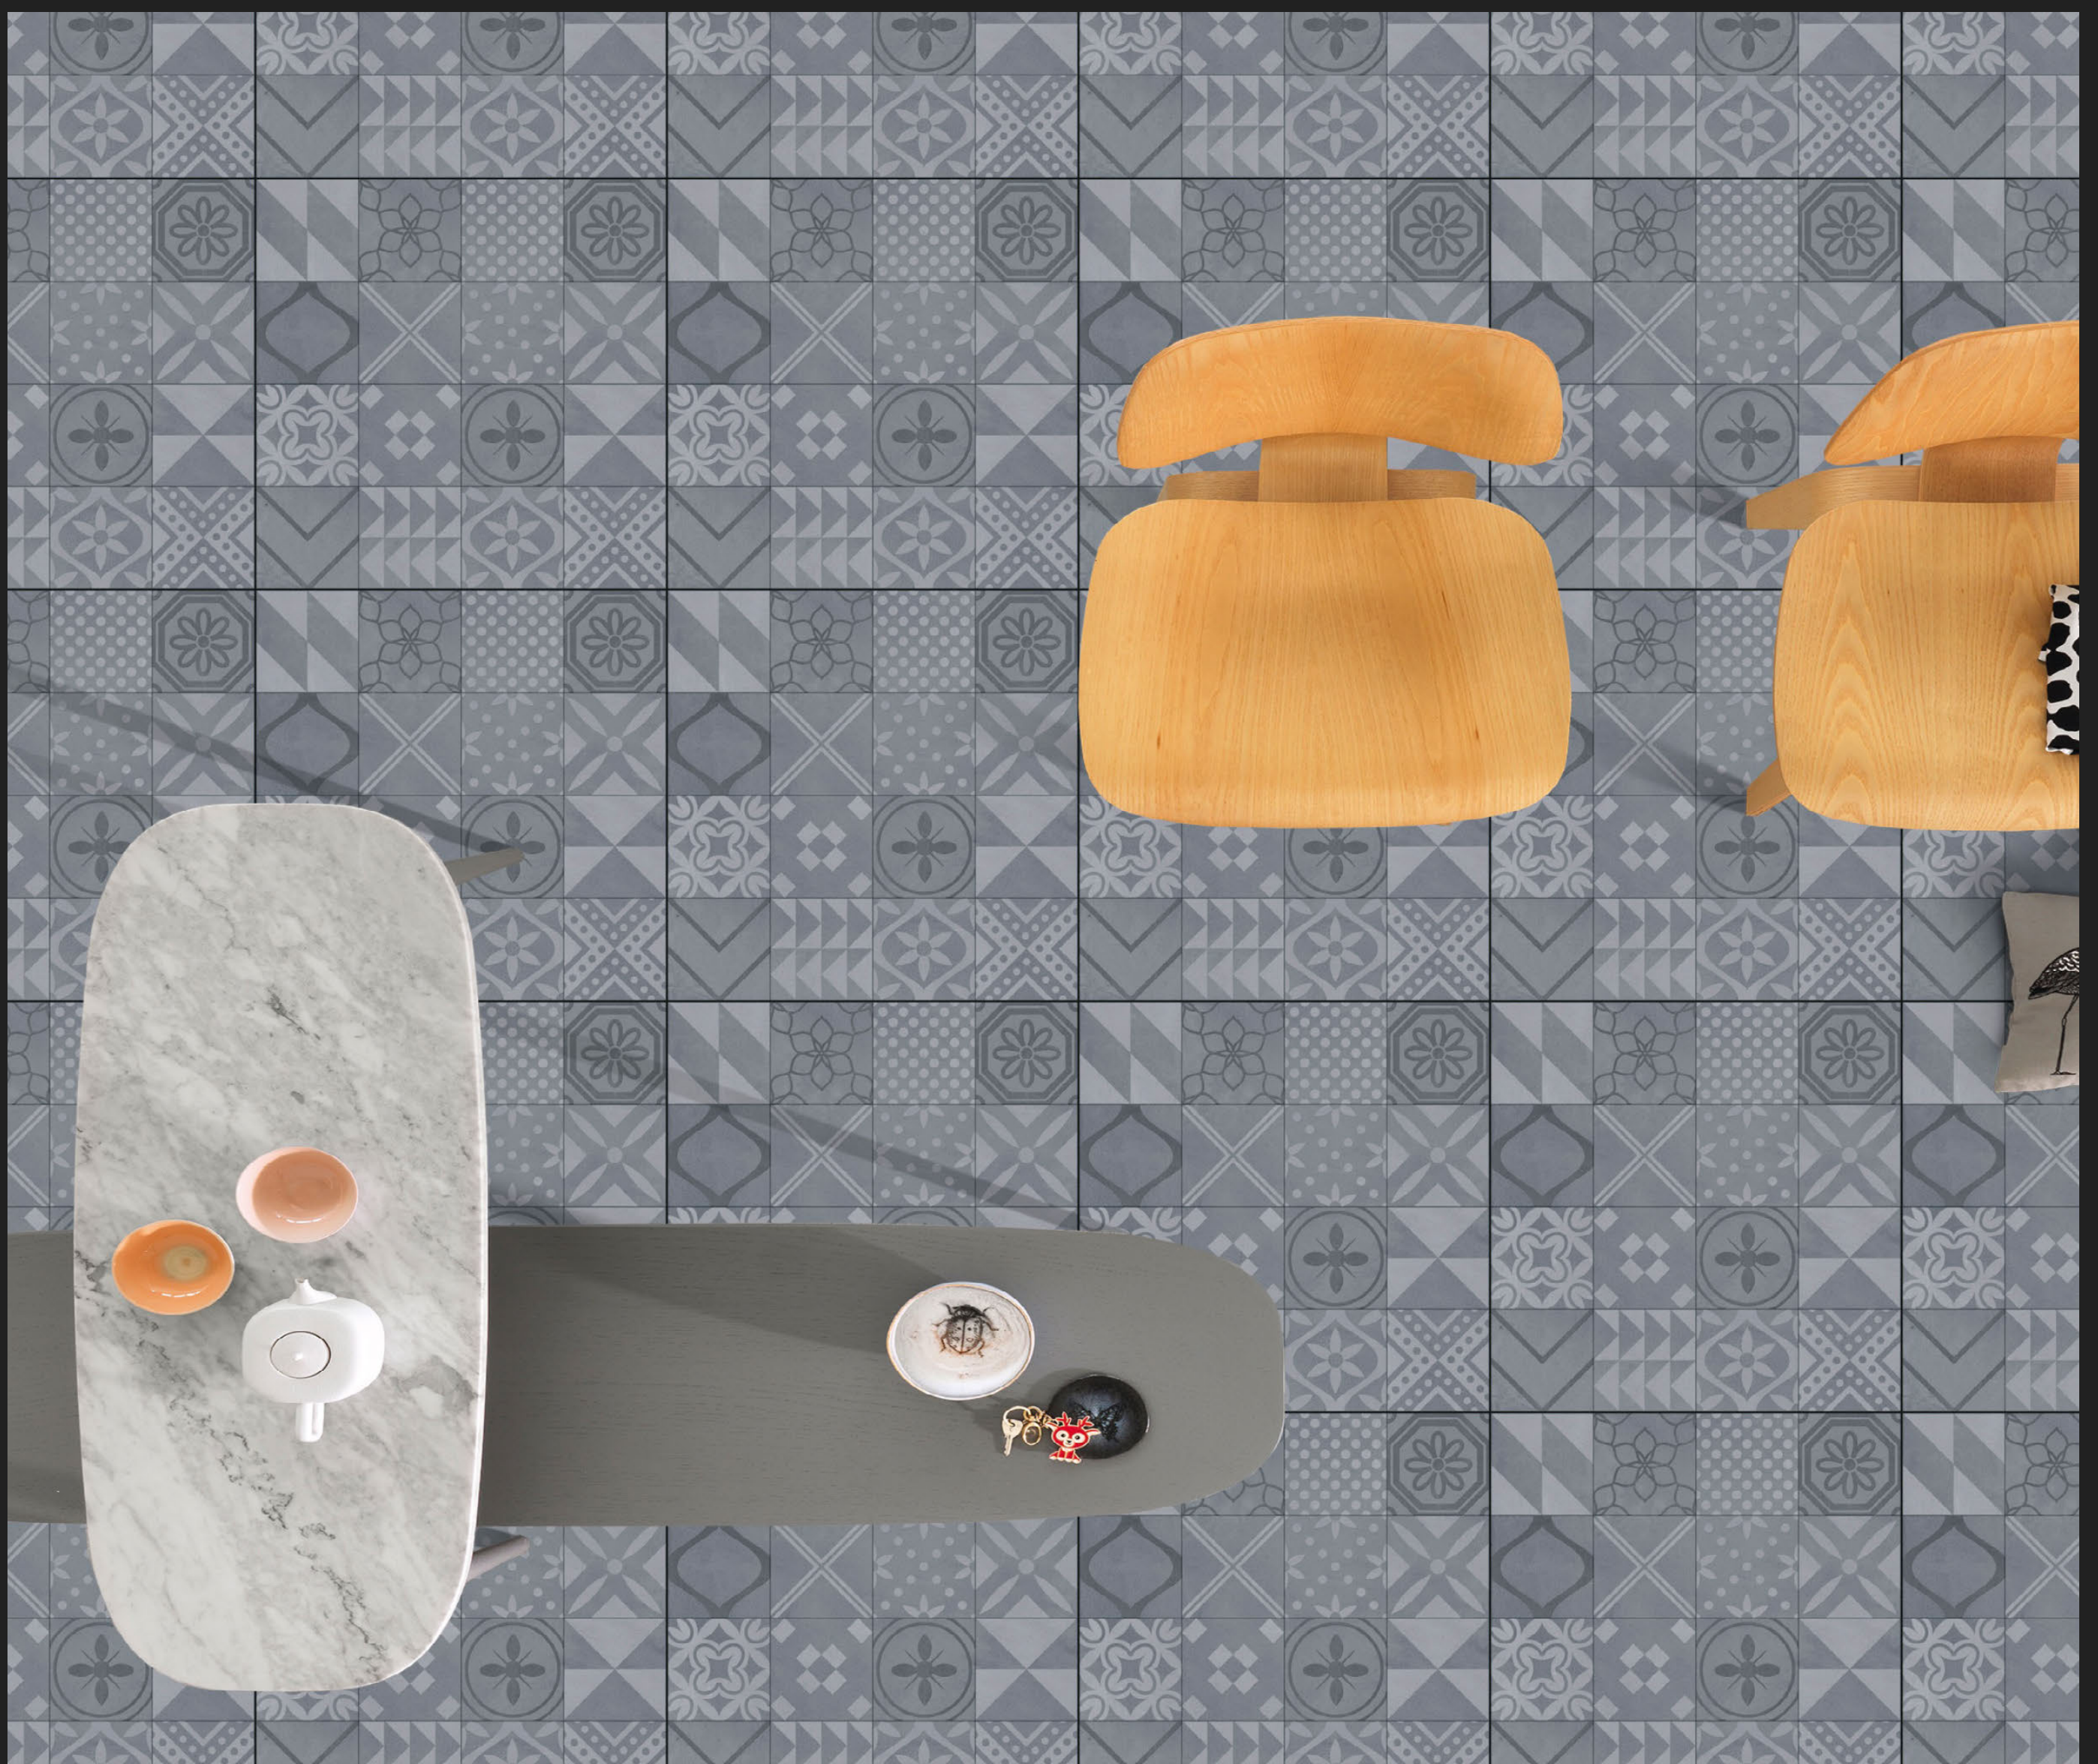

**MOROCCAN
SERIES
MATT FINISH**

60026