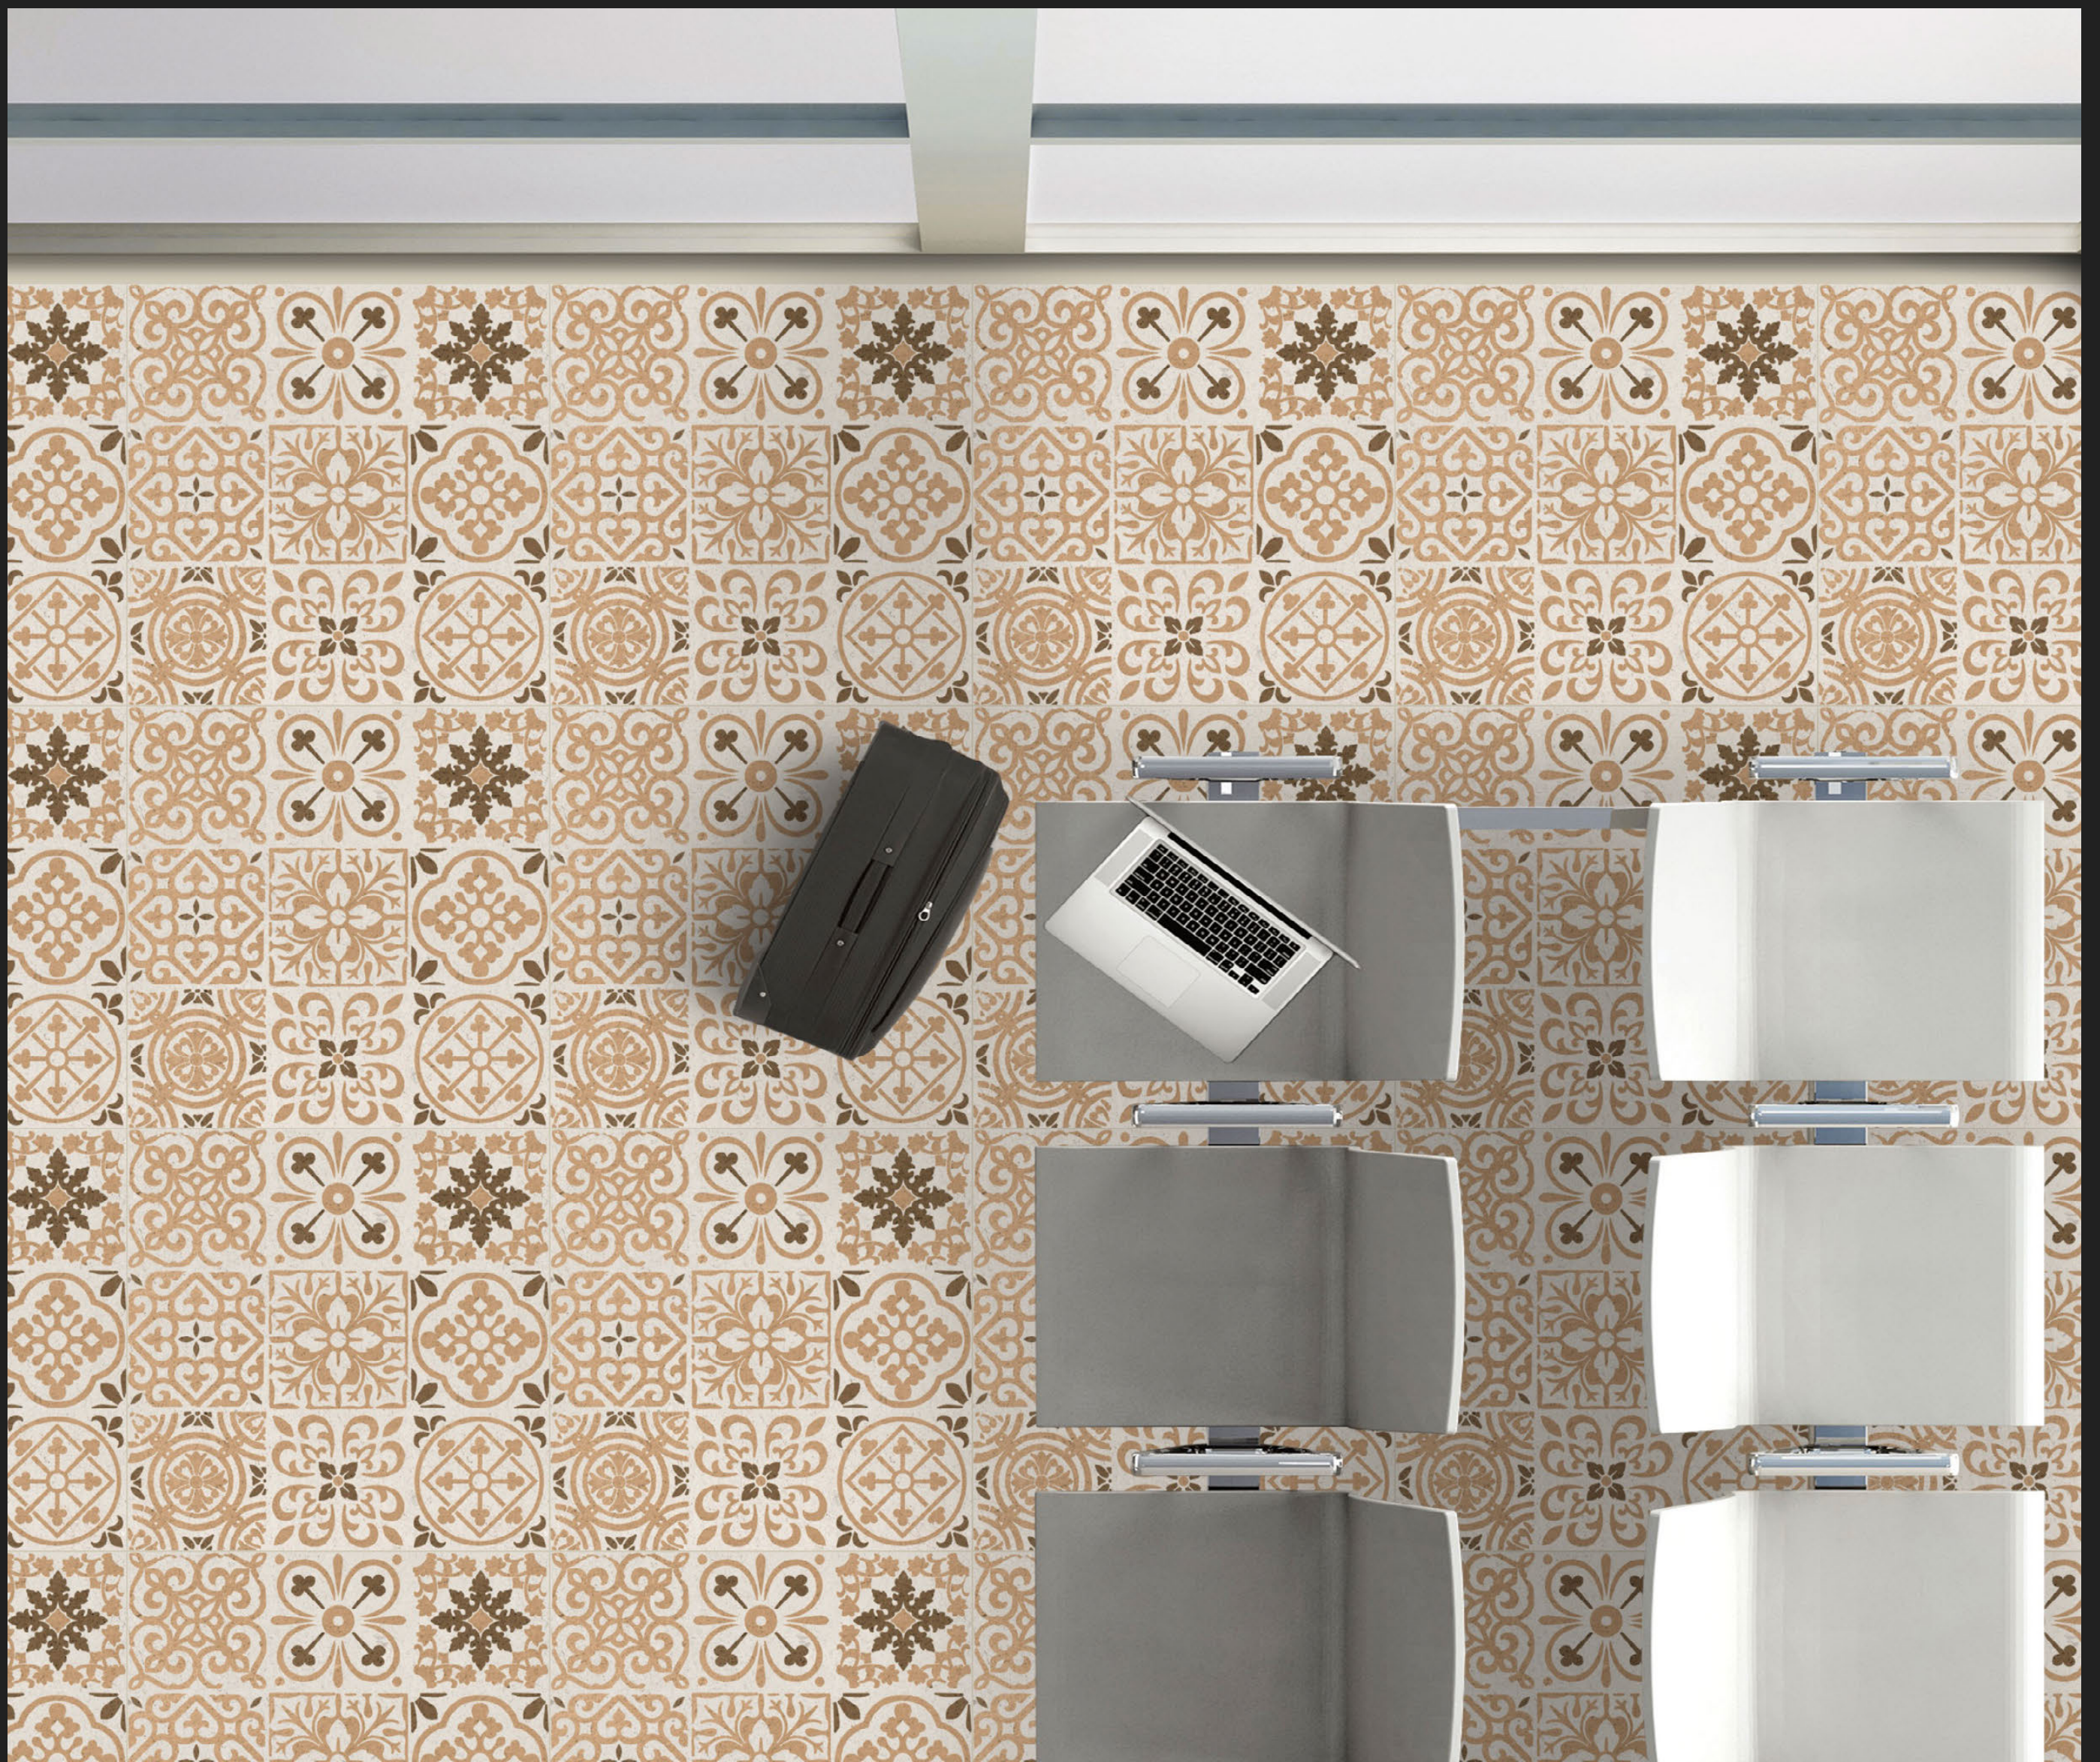

Luxury is in each Detail

WHITE BODY
600x600mm
PORCELAIN TILES

**MOROCCAN
SERIES
MATT FINISH**

60001

**MOROCCAN
SERIES
MATT FINISH**

60002

**MOROCCAN
SERIES**
MATT FINISH

60003

**MOROCCAN
SERIES
MATT FINISH**

60004

**MOROCCAN
SERIES
MATT FINISH**

60005

**MOROCCAN
SERIES
MATT FINISH**

60006

**MOROCCAN
SERIES
MATT FINISH**

60007

**MOROCCAN
SERIES
MATT FINISH**

60008

**MOROCCAN
SERIES
MATT FINISH**

60009

**MOROCCAN
SERIES
MATT FINISH**

60010

**MOROCCAN
SERIES**
MATT FINISH

60011