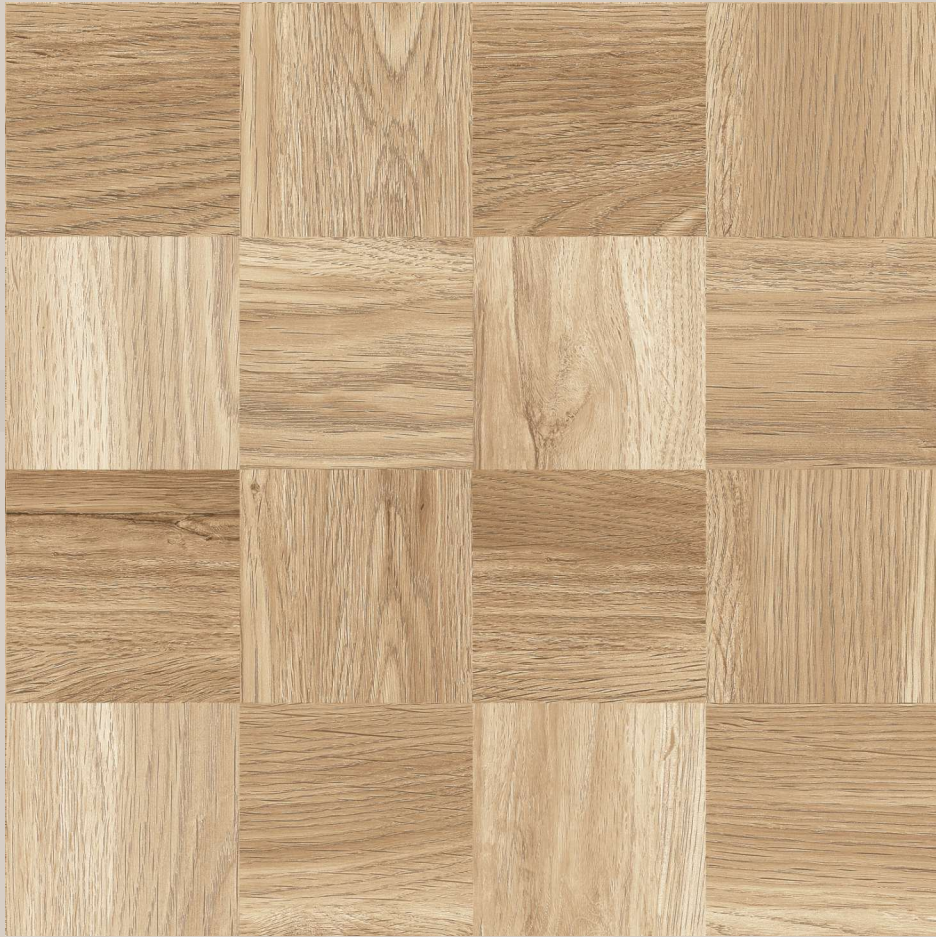

Forest Natural

LEGNA
WOOD COLLECTION

Size :
600x
600mm

Finish :
Matt

Random :
04

Forest Natural Decor

LEGNA

WOOD COLLECTION