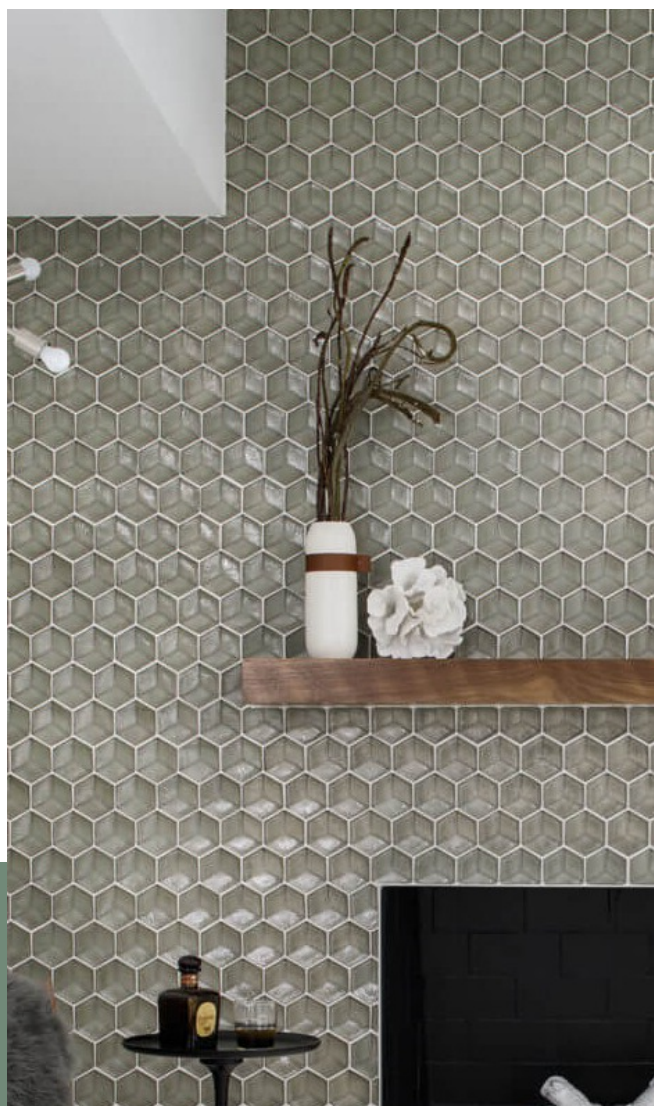

HEXA INTERLOCK